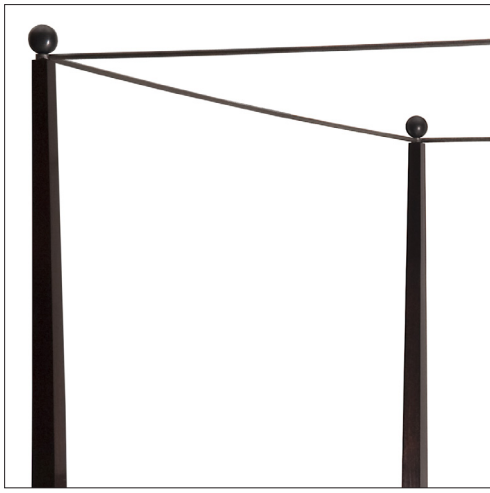

IATESTA
STUDIO

LOIRE FOUR-POST BED

61-0210-Q
Queen Size: 69"W x 89"D x 92"H

IATESTA FURNITURE
STUDIO LIGHTING
ACCESSORIES
TEXTILES

CUSTOM SUGGESTIONS

Standard

Headboard only

Shorten posts v.1

LOIRE FOUR-POST BED

61-0210-Q
Queen Size (Shown): 69"W x 89"D x 92"H
Eastern King Size: 85"W x 89"D x 92"H
California King Size: 81"W x 93"D x 92"H
HB: 53"H
Species: Cherry
Finish: P302 / Dark English Walnut
Metal Accents: T102 / Natural Steel
Custom sizes and finishes available