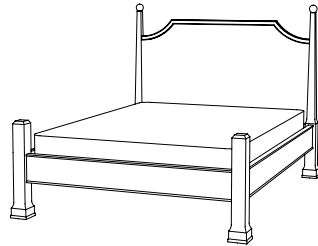

Shorten posts v.2

Hand Made in Maryland
410.604.0360 (P)
410.604.0363 (F)
info@iatestastudio.com
iatestastudio.com

NOTE: Due to variations in printing, the colors shown here cannot absolutely represent true quality and hue. Prior to ordering, please confirm details of this tearsheet and reference finish samples available through your local showroom or sales representative. Line drawings are not drawn to scale.

LOIRE FOUR-POST BED

61-0210-Q
Queen Size (Shown): 69"W x 89"D x 92"H
Eastern King Size: 85"W x 89"D x 92"H
California King Size: 81"W x 93"D x 92"H
HB: 53"H
Species: Cherry
Finish: P302 / Dark English Walnut
Metal Accents: T102 / Natural Steel
Custom sizes and finishes available