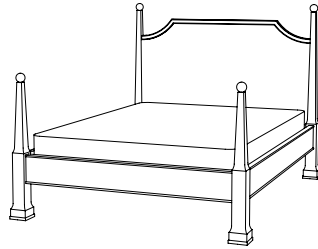

IATESTA
STUDIO

LOIRE FOUR-POST BED

61-0210-Q
Queen Size: 69"W x 89"D x 92"H

IATESTA FURNITURE
STUDIO LIGHTING
ACCESSORIES
TEXTILES

CUSTOM SUGGESTIONS

Standard

Headboard only

Shorten posts v.1

LOIRE FOUR-POST BED

61-0210-Q
Queen Size (Shown): 69"W x 89"D x 92"H
Eastern King Size: 85"W x 89"D x 92"H
California King Size: 81"W x 93"D x 92"H
HB: 53"H
Species: Cherry
Finish: P302 / Dark English Walnut
Metal Accents: T102 / Natural Steel
Custom sizes and finishes available