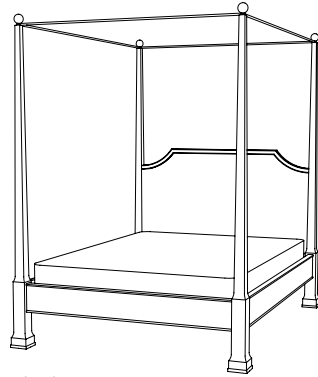

IATESTA
STUDIO

LOIRE FOUR-POST BED

61-0210-Q
Queen Size: 69"W x 89"D x 92"H

IATESTA FURNITURE
STUDIO LIGHTING
ACCESSORIES
TEXTILES

CUSTOM SUGGESTIONS

Standard

Headboard only

Shorten posts v.1

LOIRE FOUR-POST BED

61-0210-Q
Queen Size (Shown): 69"W x 89"D x 92"H
Eastern King Size: 85"W x 89"D x 92"H
California King Size: 81"W x 93"D x 92"H
HB: 53"H
Species: Cherry
Finish: P302 / Dark English Walnut
Metal Accents: T102 / Natural Steel
Custom sizes and finishes available