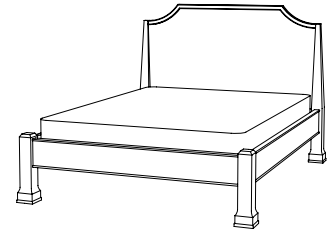

IATESTA
STUDIO

LOIRE FOUR-POST BED

61-0210-Q
Queen Size: 69"W x 89"D x 92"H

IATESTA FURNITURE
STUDIO LIGHTING
ACCESSORIES
TEXTILES

CUSTOM SUGGESTIONS

Standard

Headboard only

Shorten posts v.1

LOIRE FOUR-POST BED

61-0210-Q
Queen Size (Shown): 69"W x 89"D x 92"H
Eastern King Size: 85"W x 89"D x 92"H
California King Size: 81"W x 93"D x 92"H
HB: 53"H
Species: Cherry
Finish: P302 / Dark English Walnut
Metal Accents: T102 / Natural Steel
Custom sizes and finishes available