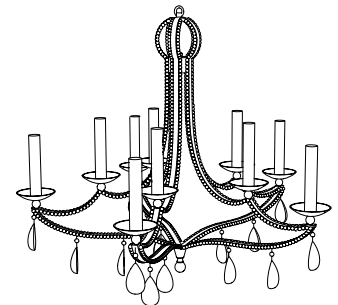

IATESTA
STUDIO

LORRAINE CHANDELIER - SIZE I

41-0237-I
30" Dia. x 25"H

IATESTA FURNITURE
STUDIO LIGHTING
ACCESSORIES
TEXTILES

CUSTOM SUGGESTIONS

Standard

Standard Size II

Standard Size III

Standard Lorraine Sconce

Eliminate crystal

Add crystal drops

Hand Made in Maryland
410.604.0360 (P)
410.604.0363 (F)
info@iatestastudio.com
iatestastudio.com

NOTE: Due to variations in printing, the colors shown here cannot absolutely represent true quality and hue. Prior to ordering, please confirm details of this tearsheet and reference finish samples available through your local showroom or sales representative. Line drawings are not drawn to scale.

LORRAINE CHANDELIER - SIZE I

41-0237-I

30" Dia. x 25"H

Finish: L202 / Lorraine Silver

10 lights / candelabra sockets / max wattage 40W

UL Listed

Lead crystal beads

Weight: 20 lbs