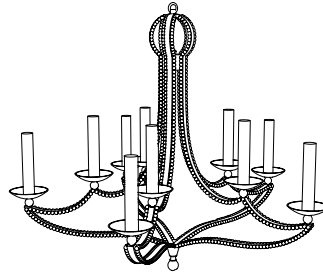

IATESTA
STUDIO

LORRAINE CHANDELIER - SIZE I

41-0237-I
30" Dia. x 25"H

IATESTA FURNITURE
STUDIO LIGHTING
ACCESSORIES
TEXTILES

CUSTOM SUGGESTIONS

Standard

Standard Size II

Standard Size III

Standard Lorraine Sconce

Eliminate crystal

Add crystal drops

Hand Made in Maryland
410.604.0360 (P)
410.604.0363 (F)
info@iatestastudio.com
iatestastudio.com

NOTE: Due to variations in printing, the colors shown here cannot absolutely represent true quality and hue. Prior to ordering, please confirm details of this tearsheet and reference finish samples available through your local showroom or sales representative. Line drawings are not drawn to scale.

LORRAINE CHANDELIER - SIZE I

41-0237-I

30" Dia. x 25"H

Finish: L202 / Lorraine Silver

10 lights / candelabra sockets / max wattage 40W

UL Listed

Lead crystal beads

Weight: 20 lbs