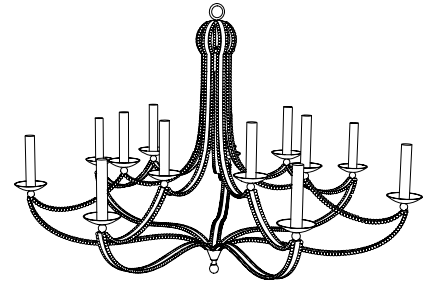

IATESTA
STUDIO

LORRAINE CHANDELIER - SIZE I

41-0237-I
30" Dia. x 25"H

IATESTA FURNITURE
STUDIO LIGHTING
ACCESSORIES
TEXTILES

CUSTOM SUGGESTIONS

Standard

Standard Size II

Standard Size III

Standard Lorraine Sconce

Eliminate crystal

Add crystal drops

Hand Made in Maryland
410.604.0360 (P)
410.604.0363 (F)
info@iatestastudio.com
iatestastudio.com

NOTE: Due to variations in printing, the colors shown here cannot absolutely represent true quality and hue. Prior to ordering, please confirm details of this tearsheet and reference finish samples available through your local showroom or sales representative. Line drawings are not drawn to scale.

LORRAINE CHANDELIER - SIZE I

41-0237-I

30" Dia. x 25"H

Finish: L202 / Lorraine Silver

10 lights / candelabra sockets / max wattage 40W

UL Listed

Lead crystal beads

Weight: 20 lbs