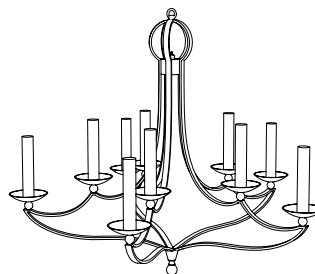

IATESTA
STUDIO

LORRAINE CHANDELIER - SIZE I

41-0237-I
30" Dia. x 25"H

IATESTA FURNITURE
STUDIO LIGHTING
ACCESSORIES
TEXTILES

CUSTOM SUGGESTIONS

Standard

Standard Size II

Standard Size III

Standard Lorraine Sconce

Eliminate crystal

Add crystal drops

Hand Made in Maryland
410.604.0360 (P)
410.604.0363 (F)
info@iatestastudio.com
iatestastudio.com

NOTE: Due to variations in printing, the colors shown here cannot absolutely represent true quality and hue. Prior to ordering, please confirm details of this tearsheet and reference finish samples available through your local showroom or sales representative. Line drawings are not drawn to scale.

LORRAINE CHANDELIER - SIZE I

41-0237-I

30" Dia. x 25"H

Finish: L202 / Lorraine Silver

10 lights / candelabra sockets / max wattage 40W

UL Listed

Lead crystal beads

Weight: 20 lbs