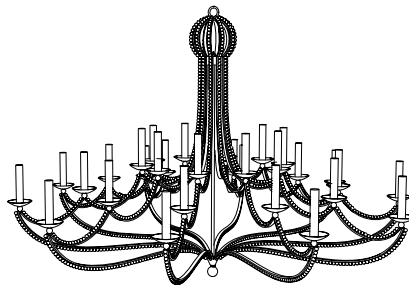

IATESTA
STUDIO

LORRAINE CHANDELIER - SIZE I

41-0237-I
30" Dia. x 25"H

IATESTA FURNITURE
STUDIO LIGHTING
ACCESSORIES
TEXTILES

CUSTOM SUGGESTIONS

Standard

Standard Size II

Standard Size III

Standard Lorraine Sconce

Eliminate crystal

Add crystal drops

Hand Made in Maryland
410.604.0360 (P)
410.604.0363 (F)
info@iatestastudio.com
iatestastudio.com

NOTE: Due to variations in printing, the colors shown here cannot absolutely represent true quality and hue. Prior to ordering, please confirm details of this tearsheet and reference finish samples available through your local showroom or sales representative. Line drawings are not drawn to scale.

LORRAINE CHANDELIER - SIZE I

41-0237-I

30" Dia. x 25"H

Finish: L202 / Lorraine Silver

10 lights / candelabra sockets / max wattage 40W

UL Listed

Lead crystal beads

Weight: 20 lbs