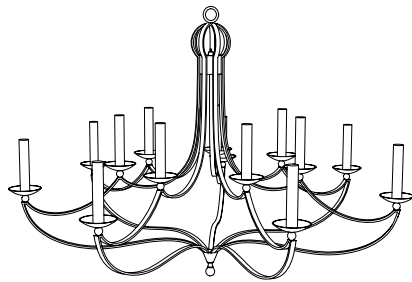

IATESTA
STUDIO

LORRAINE CHANDELIER - SIZE II

41-0237-II
44" Dia. x 30"H

IATESTA FURNITURE
STUDIO LIGHTING
ACCESSORIES
TEXTILES

CUSTOM SUGGESTIONS

Standard

Standard Size I

Standard Size III

Standard Lorraine Sconce

Eliminate crystal

Add crystal drops

Hand Made in Maryland
410.604.0360 (P)
410.604.0363 (F)
info@iatestastudio.com
iatestastudio.com

NOTE: Due to variations in printing, the colors shown here cannot absolutely represent true quality and hue. Prior to ordering, please confirm details of this tearsheet and reference finish samples available through your local showroom or sales representative. Line drawings are not drawn to scale.

LORRAINE CHANDELIER - SIZE II

41-0237-44
44" Dia. x 30"H
Finish: L202 / Lorraine Silver
14 lights / candelabra sockets / max wattage 40W
UL Listed
Lead crystal beads
Weight: 30 lbs
Custom sizes and finishes available