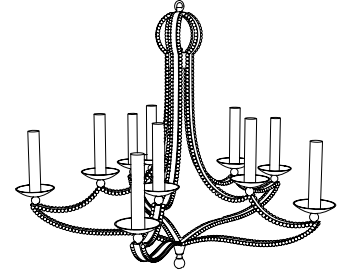

IATESTA
STUDIO

LORRAINE CHANDELIER - SIZE II

41-0237-II
44" Dia. x 30"H

IATESTA FURNITURE
STUDIO LIGHTING
ACCESSORIES
TEXTILES

CUSTOM SUGGESTIONS

Standard

Standard Size I

Standard Size III

Standard Lorraine Sconce

Eliminate crystal

Add crystal drops

Hand Made in Maryland
410.604.0360 (P)
410.604.0363 (F)
info@iatestastudio.com
iatestastudio.com

NOTE: Due to variations in printing, the colors shown here cannot absolutely represent true quality and hue. Prior to ordering, please confirm details of this tearsheet and reference finish samples available through your local showroom or sales representative. Line drawings are not drawn to scale.

LORRAINE CHANDELIER - SIZE II

41-0237-44
44" Dia. x 30"H
Finish: L202 / Lorraine Silver
14 lights / candelabra sockets / max wattage 40W
UL Listed
Lead crystal beads
Weight: 30 lbs
Custom sizes and finishes available