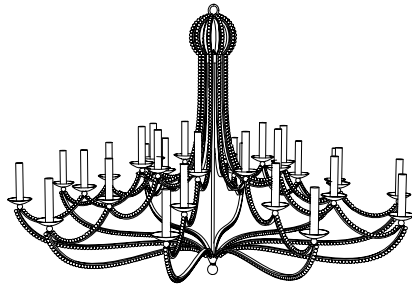

IATESTA
STUDIO

LORRAINE CHANDELIER - SIZE II

41-0237-II
44" Dia. x 30"H

IATESTA FURNITURE
STUDIO LIGHTING
ACCESSORIES
TEXTILES

CUSTOM SUGGESTIONS

Standard

Standard Size I

Standard Size III

Standard Lorraine Sconce

Eliminate crystal

Add crystal drops

Hand Made in Maryland
410.604.0360 (P)
410.604.0363 (F)
info@iatestastudio.com
iatestastudio.com

NOTE: Due to variations in printing, the colors shown here cannot absolutely represent true quality and hue. Prior to ordering, please confirm details of this tearsheet and reference finish samples available through your local showroom or sales representative. Line drawings are not drawn to scale.

LORRAINE CHANDELIER - SIZE II

41-0237-44
44" Dia. x 30"H
Finish: L202 / Lorraine Silver
14 lights / candelabra sockets / max wattage 40W
UL Listed
Lead crystal beads
Weight: 30 lbs
Custom sizes and finishes available