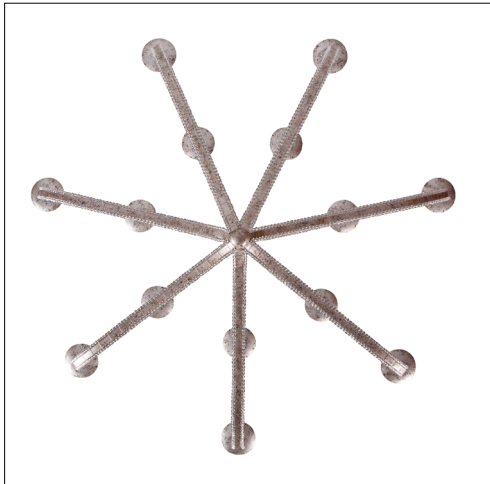

IATESTA
STUDIO

LORRAINE CHANDELIER - SIZE II

41-0237-II
44" Dia. x 30"H

IATESTA FURNITURE
STUDIO LIGHTING
ACCESSORIES
TEXTILES

CUSTOM SUGGESTIONS

Standard

Standard Size I

Standard Size III

Standard Lorraine Sconce

Eliminate crystal

Add crystal drops

Hand Made in Maryland
410.604.0360 (P)
410.604.0363 (F)
info@iatestastudio.com
iatestastudio.com

NOTE: Due to variations in printing, the colors shown here cannot absolutely represent true quality and hue. Prior to ordering, please confirm details of this tearsheet and reference finish samples available through your local showroom or sales representative. Line drawings are not drawn to scale.

LORRAINE CHANDELIER - SIZE II

41-0237-44
44" Dia. x 30"H
Finish: L202 / Lorraine Silver
14 lights / candelabra sockets / max wattage 40W
UL Listed
Lead crystal beads
Weight: 30 lbs
Custom sizes and finishes available