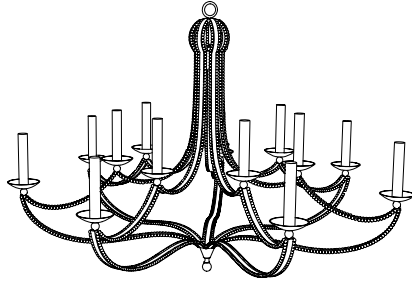

IATESTA
STUDIO

LORRAINE CHANDELIER - SIZE II

41-0237-II
44" Dia. x 30"H

IATESTA FURNITURE
STUDIO LIGHTING
ACCESSORIES
TEXTILES

CUSTOM SUGGESTIONS

Standard

Standard Size I

Standard Size III

Standard Lorraine Sconce

Eliminate crystal

Add crystal drops

Hand Made in Maryland
410.604.0360 (P)
410.604.0363 (F)
info@iatestastudio.com
iatestastudio.com

NOTE: Due to variations in printing, the colors shown here cannot absolutely represent true quality and hue. Prior to ordering, please confirm details of this tearsheet and reference finish samples available through your local showroom or sales representative. Line drawings are not drawn to scale.

LORRAINE CHANDELIER - SIZE II

41-0237-44
44" Dia. x 30"H
Finish: L202 / Lorraine Silver
14 lights / candelabra sockets / max wattage 40W
UL Listed
Lead crystal beads
Weight: 30 lbs
Custom sizes and finishes available