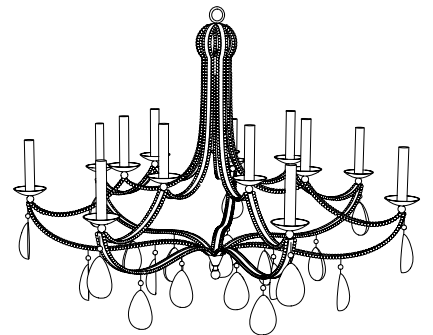

IATESTA
STUDIO

LORRAINE CHANDELIER - SIZE II

41-0237-II
44" Dia. x 30"H

IATESTA FURNITURE
STUDIO LIGHTING
ACCESSORIES
TEXTILES

CUSTOM SUGGESTIONS

Standard

Standard Size I

Standard Size III

Standard Lorraine Sconce

Eliminate crystal

Add crystal drops

Hand Made in Maryland
410.604.0360 (P)
410.604.0363 (F)
info@iatestastudio.com
iatestastudio.com

NOTE: Due to variations in printing, the colors shown here cannot absolutely represent true quality and hue. Prior to ordering, please confirm details of this tearsheet and reference finish samples available through your local showroom or sales representative. Line drawings are not drawn to scale.

LORRAINE CHANDELIER - SIZE II

41-0237-44
44" Dia. x 30"H
Finish: L202 / Lorraine Silver
14 lights / candelabra sockets / max wattage 40W
UL Listed
Lead crystal beads
Weight: 30 lbs
Custom sizes and finishes available