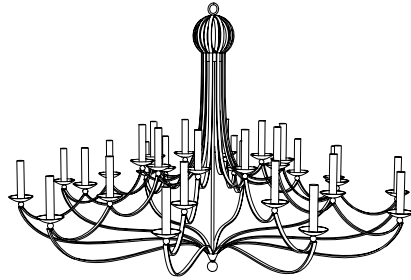

IATESTA
STUDIO

LORRAINE CHANDELIER - SIZE III

41-0237-III
60" Dia. x 40"H

IATESTA FURNITURE
STUDIO LIGHTING
ACCESSORIES
TEXTILES

CUSTOM SUGGESTIONS

Standard

Standard Size I

Standard Size II

Standard Lorraine Sconce

Eliminate crystal

Add crystal drops

Hand Made in Maryland
410.604.0360 (P)
410.604.0363 (F)
info@iatestastudio.com
iatestastudio.com

NOTE: Due to variations in printing, the colors shown here cannot absolutely represent true quality and hue. Prior to ordering, please confirm details of this tearsheet and reference finish samples available through your local showroom or sales representative. Line drawings are not drawn to scale.

LORRAINE CHANDELIER - SIZE III

41-0237-III

60" Dia. x 40"H

Finish: L202 / Lorraine Silver

30 lights / candelabra sockets / max wattage 40W

UL Listed

Lead crystal beads

Weight: 105 lbs