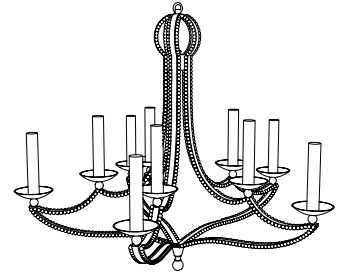

IATESTA
STUDIO

LORRAINE CHANDELIER - SIZE III

41-0237-III
60" Dia. x 40"H

IATESTA FURNITURE
STUDIO LIGHTING
ACCESSORIES
TEXTILES

CUSTOM SUGGESTIONS

Standard

Standard Size I

Standard Size II

Standard Lorraine Sconce

Eliminate crystal

Add crystal drops

Hand Made in Maryland
410.604.0360 (P)
410.604.0363 (F)
info@iatestastudio.com
iatestastudio.com

NOTE: Due to variations in printing, the colors shown here cannot absolutely represent true quality and hue. Prior to ordering, please confirm details of this tearsheet and reference finish samples available through your local showroom or sales representative. Line drawings are not drawn to scale.

LORRAINE CHANDELIER - SIZE III

41-0237-III

60" Dia. x 40"H

Finish: L202 / Lorraine Silver

30 lights / candelabra sockets / max wattage 40W

UL Listed

Lead crystal beads

Weight: 105 lbs