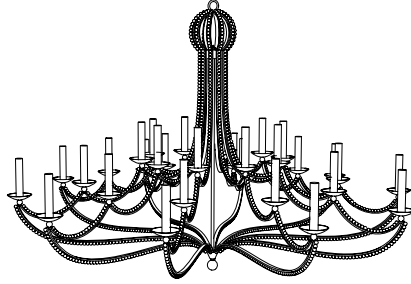

IATESTA
STUDIO

LORRAINE CHANDELIER - SIZE III

41-0237-III
60" Dia. x 40"H

IATESTA FURNITURE
STUDIO LIGHTING
ACCESSORIES
TEXTILES

CUSTOM SUGGESTIONS

Standard

Standard Size I

Standard Size II

Standard Lorraine Sconce

Eliminate crystal

Add crystal drops

Hand Made in Maryland
410.604.0360 (P)
410.604.0363 (F)
info@iatestastudio.com
iatestastudio.com

NOTE: Due to variations in printing, the colors shown here cannot absolutely represent true quality and hue. Prior to ordering, please confirm details of this tearsheet and reference finish samples available through your local showroom or sales representative. Line drawings are not drawn to scale.

LORRAINE CHANDELIER - SIZE III

41-0237-III

60" Dia. x 40"H

Finish: L202 / Lorraine Silver

30 lights / candelabra sockets / max wattage 40W

UL Listed

Lead crystal beads

Weight: 105 lbs