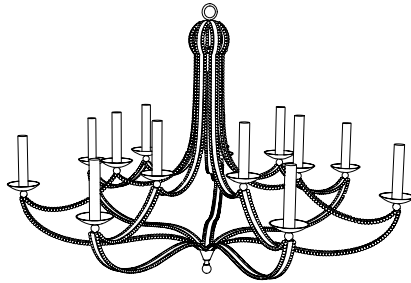

IATESTA
STUDIO

LORRAINE CHANDELIER - SIZE III

41-0237-III
60" Dia. x 40"H

IATESTA FURNITURE
STUDIO LIGHTING
ACCESSORIES
TEXTILES

CUSTOM SUGGESTIONS

Standard

Standard Size I

Standard Size II

Standard Lorraine Sconce

Eliminate crystal

Add crystal drops

Hand Made in Maryland
410.604.0360 (P)
410.604.0363 (F)
info@iatestastudio.com
iatestastudio.com

NOTE: Due to variations in printing, the colors shown here cannot absolutely represent true quality and hue. Prior to ordering, please confirm details of this tearsheet and reference finish samples available through your local showroom or sales representative. Line drawings are not drawn to scale.

LORRAINE CHANDELIER - SIZE III

41-0237-III

60" Dia. x 40"H

Finish: L202 / Lorraine Silver

30 lights / candelabra sockets / max wattage 40W

UL Listed

Lead crystal beads

Weight: 105 lbs