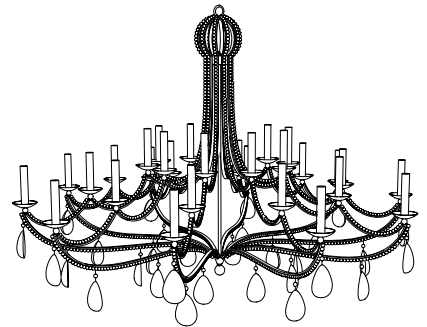

IATESTA
STUDIO

LORRAINE CHANDELIER - SIZE III

41-0237-III
60" Dia. x 40"H

IATESTA FURNITURE
STUDIO LIGHTING
ACCESSORIES
TEXTILES

CUSTOM SUGGESTIONS

Standard

Standard Size I

Standard Size II

Standard Lorraine Sconce

Eliminate crystal

Add crystal drops

Hand Made in Maryland
410.604.0360 (P)
410.604.0363 (F)
info@iatestastudio.com
iatestastudio.com

NOTE: Due to variations in printing, the colors shown here cannot absolutely represent true quality and hue. Prior to ordering, please confirm details of this tearsheet and reference finish samples available through your local showroom or sales representative. Line drawings are not drawn to scale.

LORRAINE CHANDELIER - SIZE III

41-0237-III

60" Dia. x 40"H

Finish: L202 / Lorraine Silver

30 lights / candelabra sockets / max wattage 40W

UL Listed

Lead crystal beads

Weight: 105 lbs