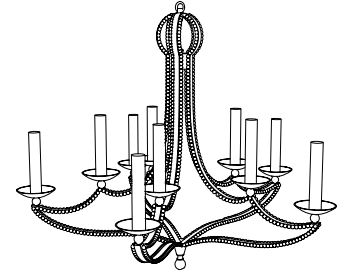

IATESTA
STUDIO

LORRAINE SCONCE

42-1705
10"W x 6"D x 16.25"H

IATESTA STUDIO

FURNITURE
LIGHTING
ACCESSORIES
TEXTILES

CUSTOM SUGGESTIONS

Standard

Standard Lorraine Chandelier Size I

Add crystal drops

Standard Lorraine Chandelier Size II

Three lights

Standard Lorraine Chandelier Size III

Hand Made in Maryland
410.604.0360 (P)
410.604.0363 (F)
info@iatestastudio.com
iatestastudio.com

NOTE: Due to variations in printing, the colors shown here cannot absolutely represent true quality and hue. Prior to ordering, please confirm details of this tearsheet and reference finish samples available through your local showroom or sales representative. Line drawings are not drawn to scale.

LORRAINE SCONCE

42-1705

10"W x 6"D x 16.25"H

Finish: T304 / Antique Silver

2 lights / candelabra sockets / max wattage 40W

UL Listed

Lead crystal beads

Weight: 5 lbs