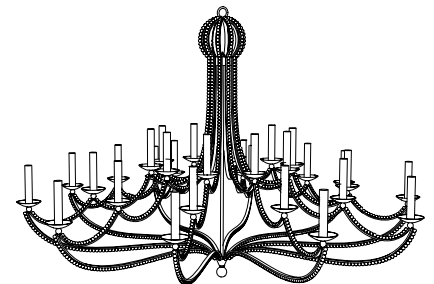

IATESTA
STUDIO

LORRAINE SCONCE

42-1705
10"W x 6"D x 16.25"H

IATESTA STUDIO

FURNITURE
LIGHTING
ACCESSORIES
TEXTILES

CUSTOM SUGGESTIONS

Standard

Standard Lorraine Chandelier Size I

Add crystal drops

Standard Lorraine Chandelier Size II

Three lights

Standard Lorraine Chandelier Size III

Hand Made in Maryland
410.604.0360 (P)
410.604.0363 (F)
info@iatestastudio.com
iatestastudio.com

NOTE: Due to variations in printing, the colors shown here cannot absolutely represent true quality and hue. Prior to ordering, please confirm details of this tearsheet and reference finish samples available through your local showroom or sales representative. Line drawings are not drawn to scale.

LORRAINE SCONCE

42-1705

10"W x 6"D x 16.25"H

Finish: T304 / Antique Silver

2 lights / candelabra sockets / max wattage 40W

UL Listed

Lead crystal beads

Weight: 5 lbs