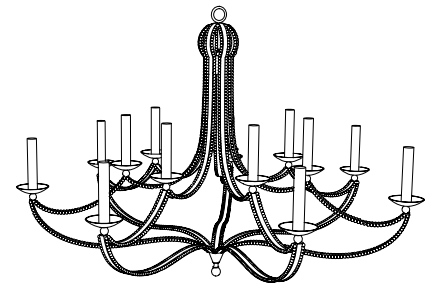

IATESTA
STUDIO

LORRAINE SCONCE

42-1705
10"W x 6"D x 16.25"H

IATESTA STUDIO

FURNITURE
LIGHTING
ACCESSORIES
TEXTILES

CUSTOM SUGGESTIONS

Standard

Standard Lorraine Chandelier Size I

Add crystal drops

Standard Lorraine Chandelier Size II

Three lights

Standard Lorraine Chandelier Size III

Hand Made in Maryland
410.604.0360 (P)
410.604.0363 (F)
info@iatestastudio.com
iatestastudio.com

NOTE: Due to variations in printing, the colors shown here cannot absolutely represent true quality and hue. Prior to ordering, please confirm details of this tearsheet and reference finish samples available through your local showroom or sales representative. Line drawings are not drawn to scale.

LORRAINE SCONCE

42-1705

10"W x 6"D x 16.25"H

Finish: T304 / Antique Silver

2 lights / candelabra sockets / max wattage 40W

UL Listed

Lead crystal beads

Weight: 5 lbs