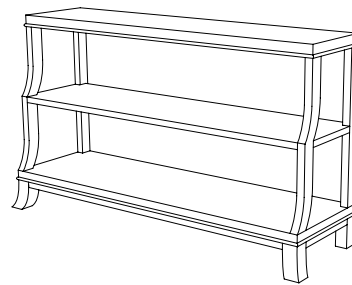

## CUSTOM SUGGESTIONS

Standard

Standard Size I

With doors

With drawers

As a console

For a TV

Hand Made in Maryland  
410.604.0360 (P)  
410.604.0363 (F)  
info@iatestastudio.com  
iatestastudio.com

## MAGOTHY ETAGERE - SIZE II

34-0725-II  
60"W x 18"D x 108"H  
Species: Oak  
Finish: O304 / Rift Driftwood  
X Finish: T103 / Pewter  
Metal X at back  
Five fixed shelves  
Built in one piece  
Custom sizes and finishes available