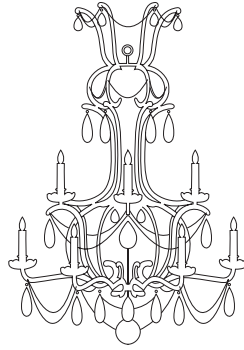

IATESTA  
STUDIO

MARSEILLE CHANDELIER - SIZE II

41-0312R-II  
36" Dia. x 51"H

## CUSTOM SUGGESTIONS

Standard

Standard Marseille Sconce

Standard Size I

Standard Petit Marseille Chandelier

Eliminate crystal

Standard Marseille Ceiling Fixture

Hand Made in Maryland

## MARSEILLE CHANDELIER - SIZE II

41-0312R-II

36" Dia. x 51"H

Finish: L303 / Marseille Gold Leaf

Rock Crystal & Lead Crystal

12 lights / candelabra sockets / max wattage 40W

UL Listed

Weight: 50 lbs