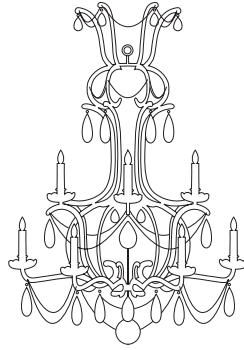

IATESTA
STUDIO

MARSEILLE CHANDELIER - SIZE II

41-0312R-II
36" Dia. x 51"H

IATESTA STUDIO

FURNITURE
LIGHTING
ACCESSORIES
TEXTILES

CUSTOM SUGGESTIONS

Standard

Standard Marseille Scence

Standard Size I

Standard Petit Marseille Chandelier

Eliminate crystal

Standard Marseille Ceiling Fixture

Hand Made in Maryland
410.604.0360 (P)
410.604.0363 (F)
info@iatestastudio.com
iatestastudio.com

NOTE: Due to variations in printing, the colors shown here cannot absolutely represent true quality and hue. Prior to ordering, please confirm details of this tearsheet and reference finish samples available through your local showroom or sales representative. Line drawings are not drawn to scale.

MARSEILLE CHANDELIER - SIZE II

41-0312R-II
36" Dia. x 51"H
Finish: L304 / Marseille Silver Leaf
Rock Crystal & Lead Crystal
12 lights / candelabra sockets / max wattage 40W
UL Listed
Weight: 50 lbs
Custom sizes and finishes available