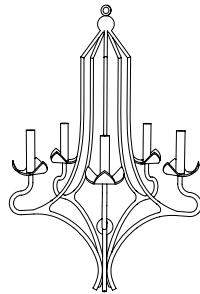

IATESTA  
STUDIO

MATISSE CHANDELIER – SIZE II

41-1801-II-D  
36" Dia. x 45"H

Hand Made in Maryland  
 410.604.0360 (P)  
 410.604.0363 (F)  
 info@iatestastudio.com  
 iatestastudio.com

**NOTE:** Due to variations in printing, the colors shown here cannot absolutely represent true quality and hue. Prior to ordering, please confirm details of this tearsheet and reference finish samples available through your local showroom or sales representative. Line drawings are not drawn to scale.

2.22

MADE IN THE U.S.A.

IATESTA FURNITURE  
 STUDIO LIGHTING  
 ACCESSORIES  
 TEXTILES

CUSTOM SUGGESTIONS

Standard

Standard Size II (No Dish)

Standard Size I

As a sconce v.2

As a sconce v.2

MATISSE CHANDELIER – SIZE II

Design Frank Babb Randolph  
 41-1801-II-D  
 36" Dia. x 45"H  
 Finish As Shown: White Plaster  
 14 lights / candelabra sockets / max wattage 40W  
 UL Listed  
 Shown with dish containing 4 lights on a separate lead wire  
 Custom sizes and finishes available