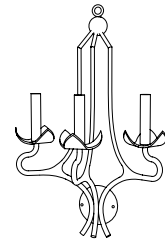

IATESTA  
STUDIO

MATISSE CHANDELIER – SIZE II

41-1801-II-D  
36" Dia. x 45"H

Hand Made in Maryland  
 410.604.0360 (P)  
 410.604.0363 (F)  
 info@iatestastudio.com  
 iatestastudio.com

**NOTE:** Due to variations in printing, the colors shown here cannot absolutely represent true quality and hue. Prior to ordering, please confirm details of this tearsheet and reference finish samples available through your local showroom or sales representative. Line drawings are not drawn to scale.

2.22

MADE IN THE U.S.A.

IATESTA FURNITURE  
 STUDIO LIGHTING  
 ACCESSORIES  
 TEXTILES

CUSTOM SUGGESTIONS

Standard

Standard Size II (No Dish)

Standard Size I

As a sconce v.2

As a sconce v.2

MATISSE CHANDELIER – SIZE II

Design Frank Babb Randolph  
 41-1801-II-D  
 36" Dia. x 45"H  
 Finish As Shown: White Plaster  
 14 lights / candelabra sockets / max wattage 40W  
 UL Listed  
 Shown with dish containing 4 lights on a separate lead wire  
 Custom sizes and finishes available