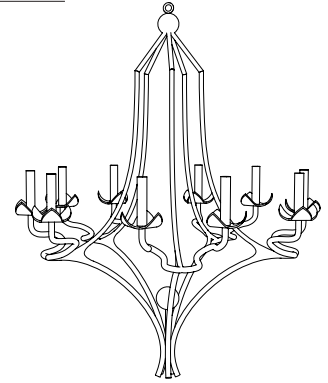

IATESTA  
STUDIO

MATISSE CHANDELIER – SIZE II

41-1801-II-D  
36" Dia. x 45"H

Hand Made in Maryland  
 410.604.0360 (P)  
 410.604.0363 (F)  
 info@iatestastudio.com  
 iatestastudio.com

**NOTE:** Due to variations in printing, the colors shown here cannot absolutely represent true quality and hue. Prior to ordering, please confirm details of this tearsheet and reference finish samples available through your local showroom or sales representative. Line drawings are not drawn to scale.

2.22

MADE IN THE U.S.A.

IATESTA FURNITURE  
 STUDIO LIGHTING  
 ACCESSORIES  
 TEXTILES

CUSTOM SUGGESTIONS

Standard

Standard Size II (No Dish)

Standard Size I

As a sconce v.2

As a sconce v.2

MATISSE CHANDELIER – SIZE II

Design Frank Babb Randolph  
 41-1801-II-D  
 36" Dia. x 45"H  
 Finish As Shown: White Plaster  
 14 lights / candelabra sockets / max wattage 40W  
 UL Listed  
 Shown with dish containing 4 lights on a separate lead wire  
 Custom sizes and finishes available