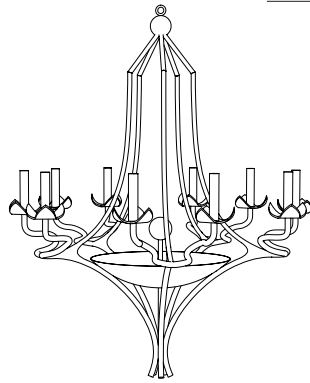

IATESTA  
STUDIO

MATISSE CHANDELIER – SIZE II

41-1801-II-D  
36" Dia. x 45"H

Hand Made in Maryland  
 410.604.0360 (P)  
 410.604.0363 (F)  
 info@iatestastudio.com  
 iatestastudio.com

**NOTE:** Due to variations in printing, the colors shown here cannot absolutely represent true quality and hue. Prior to ordering, please confirm details of this tearsheet and reference finish samples available through your local showroom or sales representative. Line drawings are not drawn to scale.

2.22

MADE IN THE U.S.A.

IATESTA FURNITURE  
 STUDIO LIGHTING  
 ACCESSORIES  
 TEXTILES

CUSTOM SUGGESTIONS

Standard

Standard Size II (No Dish)

Standard Size I

As a sconce v.2

As a sconce v.2

MATISSE CHANDELIER – SIZE II

Design Frank Babb Randolph  
 41-1801-II-D  
 36" Dia. x 45"H  
 Finish As Shown: White Plaster  
 14 lights / candelabra sockets / max wattage 40W  
 UL Listed  
 Shown with dish containing 4 lights on a separate lead wire  
 Custom sizes and finishes available