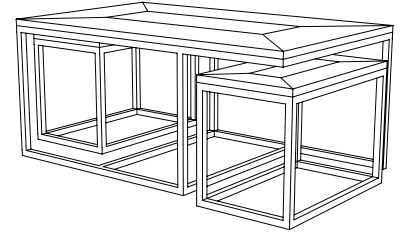

Standard Mensola Nesting Cocktail Tables