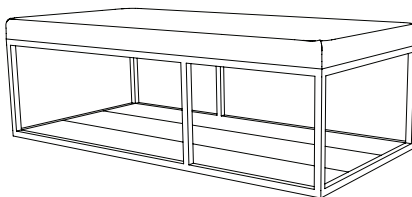

## CUSTOM SUGGESTIONS

Standard

Standard Mensola Nesting Cocktail Tables

As a square

Standard Mensola Dining Table

With a wood shelf

Standard Mensola Square Dining Table

Hand Made in Maryland  
410.604.0360 (P)  
410.604.0363 (F)  
info@iatestastudio.com  
iatestastudio.com

## MENSOLA BENCH

Design Staash\Quinn

22-1617

54"W x 26"D x 18"H

Finish: T304 / Antique Silver

COL 45 square feet or COM 2.5 yards

Box seat, top stitched

Custom sizes and finishes available