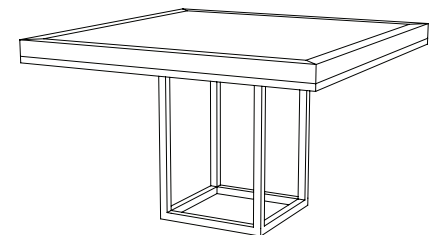

## CUSTOM SUGGESTIONS

Standard

Standard Mensola Nesting Cocktail Tables

As a square

Standard Mensola Dining Table

With a wood shelf

Standard Mensola Square Dining Table

Hand Made in Maryland  
410.604.0360 (P)  
410.604.0363 (F)  
info@iatestastudio.com  
iatestastudio.com

## MENSOLA BENCH

Design Staash\Quinn

22-1617

54"W x 26"D x 18"H

Finish: T304 / Antique Silver

COL 45 square feet or COM 2.5 yards

Box seat, top stitched

Custom sizes and finishes available