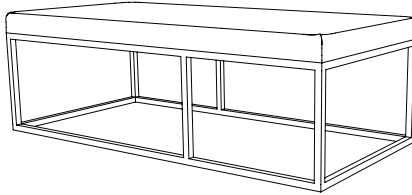

IATESTA

FURNITURE
LIGHTING
ACCESSORIES
TEXTILES

STUDIO

CUSTOM SUGGESTIONS

Standard