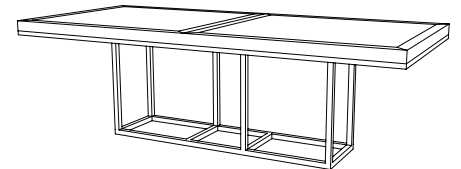

## CUSTOM SUGGESTIONS

Standard

Standard Mensola Nesting Cocktail Tables

As a square

Standard Mensola Dining Table

With a wood shelf

Standard Mensola Square Dining Table

Hand Made in Maryland  
410.604.0360 (P)  
410.604.0363 (F)  
info@iatestastudio.com  
iatestastudio.com

## MENSOLA BENCH

Design Staash\Quinn

22-1617

54"W x 26"D x 18"H

Finish: T304 / Antique Silver

COL 45 square feet or COM 2.5 yards

Box seat, top stitched

Custom sizes and finishes available