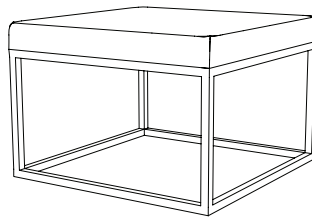

IATESTA  
STUDIO

MENSOLA BENCH

22-1617  
54"W x 26"D x 18"H

## CUSTOM SUGGESTIONS

Standard

Standard Mensola Nesting Cocktail Tables

As a square

Standard Mensola Dining Table

With a wood shelf

Standard Mensola Square Dining Table

Hand Made in Maryland  
410.604.0360 (P)  
410.604.0363 (F)  
info@iatestastudio.com  
iatestastudio.com

## MENSOLA BENCH

Design Staash\Quinn

22-1617

54"W x 26"D x 18"H

Finish: T304 / Antique Silver

COL 45 square feet or COM 2.5 yards

Box seat, top stitched

Custom sizes and finishes available