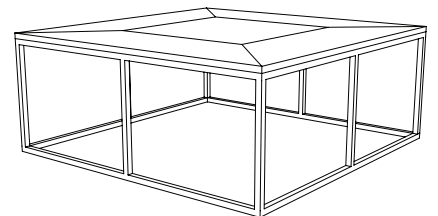

IATESTA  
STUDIO

MENSOLA NESTING COCKTAIL TABLES

15-1109  
(1) - 50"W x 30"D x 22"H  
(2) - 15"W x 25"D x 18"H

CUSTOM SUGGESTIONS

Standard

As a cocktail table v.1

With nesting stools

As a cocktail table v.2

As a round nesting table

As a cocktail table v.3

Hand Made in Maryland  
410.604.0360 (P)  
410.604.0363 (F)  
info@iatestastudio.com  
iatestastudio.com

**NOTE:** Due to variations in printing, the colors shown here cannot absolutely represent true quality and hue. Prior to ordering, please confirm details of this tearsheet and reference finish samples available through your local showroom or sales representative. Line drawings are not drawn to scale.

MENSOLA NESTING COCKTAIL TABLES

Design Staash\Quinn  
15-1109

(1) - 50"W x 30"D x 22"H

(2) - 15"W x 25"D x 18"H

Top Species: Ash

Top Finish: A302 / Cerused Tobacco

Base Finish: T106 / Dark Steel

Tops: Mitered parquet design with heaved distress