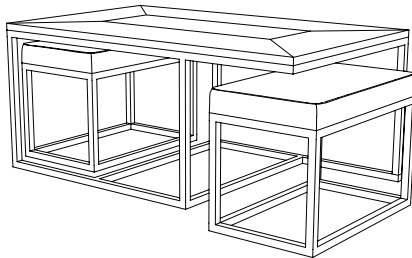

IATESTA  
STUDIO

MENSOLA NESTING COCKTAIL TABLES

15-1109  
(1) - 50"W x 30"D x 22"H  
(2) - 15"W x 25"D x 18"H

CUSTOM SUGGESTIONS

Standard

As a cocktail table v.1

With nesting stools

As a cocktail table v.2

As a round nesting table

As a cocktail table v.3

Hand Made in Maryland  
410.604.0360 (P)  
410.604.0363 (F)  
info@iatestastudio.com  
iatestastudio.com

**NOTE:** Due to variations in printing, the colors shown here cannot absolutely represent true quality and hue. Prior to ordering, please confirm details of this tearsheet and reference finish samples available through your local showroom or sales representative. Line drawings are not drawn to scale.

MENSOLA NESTING COCKTAIL TABLES

Design Staash\Quinn  
15-1109

(1) - 50"W x 30"D x 22"H

(2) - 15"W x 25"D x 18"H

Top Species: Ash

Top Finish: A302 / Cerused Tobacco

Base Finish: T106 / Dark Steel

Tops: Mitered parquet design with heaved distress