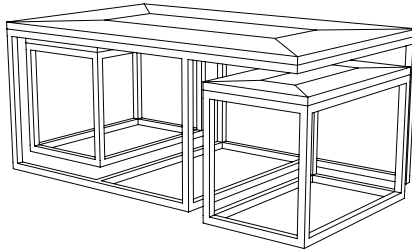

IATESTA  
STUDIO

MENSOLA NESTING COCKTAIL TABLES

15-1109  
(1) - 50"W x 30"D x 22"H  
(2) - 15"W x 25"D x 18"H

CUSTOM SUGGESTIONS

Standard

As a cocktail table v.1

With nesting stools

As a cocktail table v.2

As a round nesting table

As a cocktail table v.3

Hand Made in Maryland  
410.604.0360 (P)  
410.604.0363 (F)  
info@iatestastudio.com  
iatestastudio.com

**NOTE:** Due to variations in printing, the colors shown here cannot absolutely represent true quality and hue. Prior to ordering, please confirm details of this tearsheet and reference finish samples available through your local showroom or sales representative. Line drawings are not drawn to scale.

MENSOLA NESTING COCKTAIL TABLES

Design Staash\Quinn  
15-1109

(1) - 50"W x 30"D x 22"H

(2) - 15"W x 25"D x 18"H

Top Species: Ash

Top Finish: A302 / Cerused Tobacco

Base Finish: T106 / Dark Steel

Tops: Mitered parquet design with heaved distress