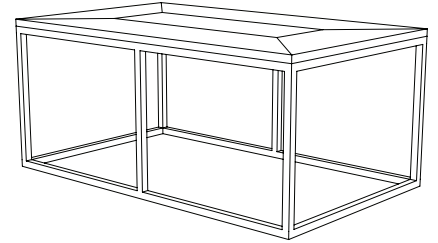

IATESTA  
STUDIO

MENSOLA NESTING COCKTAIL TABLES

15-1109  
(1) - 50"W x 30"D x 22"H  
(2) - 15"W x 25"D x 18"H

CUSTOM SUGGESTIONS

Standard

As a cocktail table v.1

With nesting stools

As a cocktail table v.2

As a round nesting table

As a cocktail table v.3

Hand Made in Maryland  
410.604.0360 (P)  
410.604.0363 (F)  
info@iatestastudio.com  
iatestastudio.com

**NOTE:** Due to variations in printing, the colors shown here cannot absolutely represent true quality and hue. Prior to ordering, please confirm details of this tearsheet and reference finish samples available through your local showroom or sales representative. Line drawings are not drawn to scale.

MENSOLA NESTING COCKTAIL TABLES

Design Staash\Quinn  
15-1109

(1) - 50"W x 30"D x 22"H

(2) - 15"W x 25"D x 18"H

Top Species: Ash

Top Finish: A302 / Cerused Tobacco

Base Finish: T106 / Dark Steel

Tops: Mitered parquet design with heaved distress