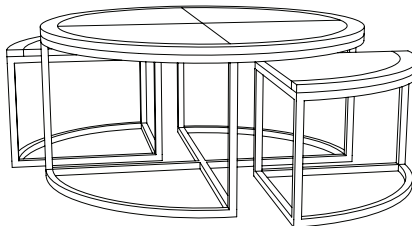

IATESTA  
STUDIO

MENSOLA NESTING COCKTAIL TABLES

15-1109  
(1) - 50"W x 30"D x 22"H  
(2) - 15"W x 25"D x 18"H

CUSTOM SUGGESTIONS

Standard

As a cocktail table v.1

With nesting stools

As a cocktail table v.2

As a round nesting table

As a cocktail table v.3

Hand Made in Maryland  
410.604.0360 (P)  
410.604.0363 (F)  
info@iatestastudio.com  
iatestastudio.com

**NOTE:** Due to variations in printing, the colors shown here cannot absolutely represent true quality and hue. Prior to ordering, please confirm details of this tearsheet and reference finish samples available through your local showroom or sales representative. Line drawings are not drawn to scale.

MENSOLA NESTING COCKTAIL TABLES

Design Staash\Quinn  
15-1109

(1) - 50"W x 30"D x 22"H

(2) - 15"W x 25"D x 18"H

Top Species: Ash

Top Finish: A302 / Cerused Tobacco

Base Finish: T106 / Dark Steel

Tops: Mitered parquet design with heaved distress