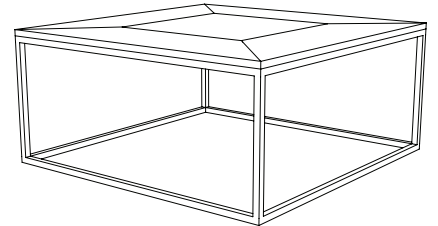

IATESTA  
STUDIO

MENSOLA NESTING COCKTAIL TABLES

15-1109  
(1) - 50"W x 30"D x 22"H  
(2) - 15"W x 25"D x 18"H

CUSTOM SUGGESTIONS

Standard

As a cocktail table v.1

With nesting stools

As a cocktail table v.2

As a round nesting table

As a cocktail table v.3

Hand Made in Maryland  
410.604.0360 (P)  
410.604.0363 (F)  
info@iatestastudio.com  
iatestastudio.com

**NOTE:** Due to variations in printing, the colors shown here cannot absolutely represent true quality and hue. Prior to ordering, please confirm details of this tearsheet and reference finish samples available through your local showroom or sales representative. Line drawings are not drawn to scale.

MENSOLA NESTING COCKTAIL TABLES

Design Staash\Quinn  
15-1109

(1) - 50"W x 30"D x 22"H

(2) - 15"W x 25"D x 18"H

Top Species: Ash

Top Finish: A302 / Cerused Tobacco

Base Finish: T106 / Dark Steel

Tops: Mitered parquet design with heaved distress