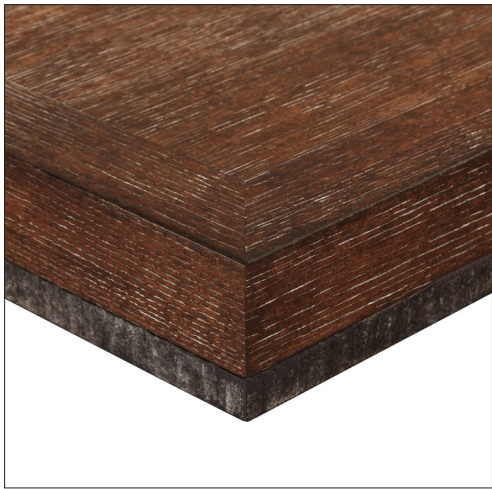

IATESTA
STUDIO

MENSOLA SQUARE DINING TABLE

11-1516
48"W x 48"D x 30"H

IATESTA FURNITURE
STUDIO LIGHTING
ACCESSORIES
TEXTILES

CUSTOM SUGGESTIONS

Standard

Standard Mensola Dining Table

Square v.2

Standard Mensola Round Dining Table

As a side table v.1

As a side table v.2

Hand Made in Maryland
410.604.0360 (P)
410.604.0363 (F)
info@iatestastudio.com
iatestastudio.com

NOTE: Due to variations in printing, the colors shown here cannot absolutely represent true quality and hue. Prior to ordering, please confirm details of this tearsheet and reference finish samples available through your local showroom or sales representative. Line drawings are not drawn to scale.

MENSOLA SQUARE DINING TABLE

Design Staash\Quinn
11-1516

48"W x 48"D x 30"H

Top Species: White Oak – Rift Sawn

Top Finish: O308 / French Oak

Base Finish: T219 / Mensola Bronze

Clearance under top: 26.5"

Custom sizes and finishes available