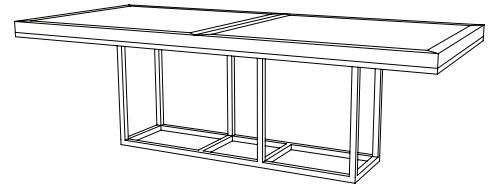

IATESTA
STUDIO

MENSOLA SQUARE DINING TABLE

11-1516
48"W x 48"D x 30"H

IATESTA FURNITURE
STUDIO LIGHTING
ACCESSORIES
TEXTILES

CUSTOM SUGGESTIONS

Standard

Standard Mensola Dining Table

Square v.2

Standard Mensola Round Dining Table

As a side table v.1

As a side table v.2

Hand Made in Maryland
410.604.0360 (P)
410.604.0363 (F)
info@iatestastudio.com
iatestastudio.com

NOTE: Due to variations in printing, the colors shown here cannot absolutely represent true quality and hue. Prior to ordering, please confirm details of this tearsheet and reference finish samples available through your local showroom or sales representative. Line drawings are not drawn to scale.

MENSOLA SQUARE DINING TABLE

Design Staash\Quinn
11-1516

48"W x 48"D x 30"H

Top Species: White Oak – Rift Sawn

Top Finish: O308 / French Oak

Base Finish: T219 / Mensola Bronze

Clearance under top: 26.5"

Custom sizes and finishes available