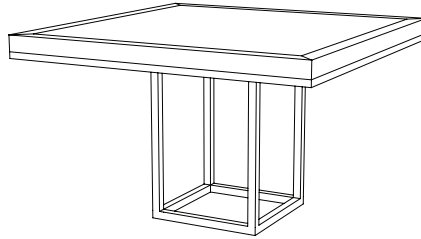

IATESTA
STUDIO

MENSOLA SQUARE DINING TABLE

11-1516
48"W x 48"D x 30"H

IATESTA FURNITURE
STUDIO LIGHTING
ACCESSORIES
TEXTILES

CUSTOM SUGGESTIONS

Standard

Standard Mensola Dining Table

Square v.2

Standard Mensola Round Dining Table

As a side table v.1

As a side table v.2

Hand Made in Maryland
410.604.0360 (P)
410.604.0363 (F)
info@iatestastudio.com
iatestastudio.com

NOTE: Due to variations in printing, the colors shown here cannot absolutely represent true quality and hue. Prior to ordering, please confirm details of this tearsheet and reference finish samples available through your local showroom or sales representative. Line drawings are not drawn to scale.

MENSOLA SQUARE DINING TABLE

Design Staash\Quinn
11-1516

48"W x 48"D x 30"H

Top Species: White Oak – Rift Sawn

Top Finish: O308 / French Oak

Base Finish: T219 / Mensola Bronze

Clearance under top: 26.5"

Custom sizes and finishes available