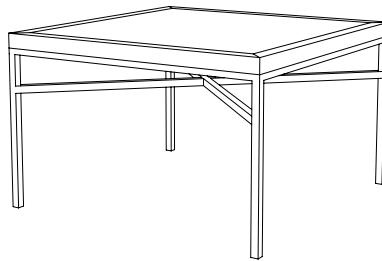

IATESTA
STUDIO

MENSOLA SQUARE DINING TABLE

11-1516
48"W x 48"D x 30"H

IATESTA FURNITURE
STUDIO LIGHTING
ACCESSORIES
TEXTILES

CUSTOM SUGGESTIONS

Standard

Standard Mensola Dining Table

Square v.2

Standard Mensola Round Dining Table

As a side table v.1

As a side table v.2

Hand Made in Maryland
410.604.0360 (P)
410.604.0363 (F)
info@iatestastudio.com
iatestastudio.com

NOTE: Due to variations in printing, the colors shown here cannot absolutely represent true quality and hue. Prior to ordering, please confirm details of this tearsheet and reference finish samples available through your local showroom or sales representative. Line drawings are not drawn to scale.

MENSOLA SQUARE DINING TABLE

Design Staash\Quinn
11-1516

48"W x 48"D x 30"H

Top Species: White Oak – Rift Sawn

Top Finish: O308 / French Oak

Base Finish: T219 / Mensola Bronze

Clearance under top: 26.5"

Custom sizes and finishes available