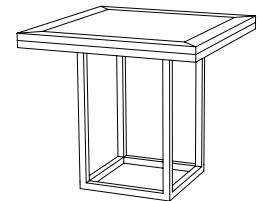

IATESTA
STUDIO

MENSOLA SQUARE DINING TABLE

11-1516
48"W x 48"D x 30"H

IATESTA FURNITURE
STUDIO LIGHTING
ACCESSORIES
TEXTILES

CUSTOM SUGGESTIONS

Standard

Standard Mensola Dining Table

Square v.2

Standard Mensola Round Dining Table

As a side table v.1

As a side table v.2

Hand Made in Maryland
410.604.0360 (P)
410.604.0363 (F)
info@iatestastudio.com
iatestastudio.com

NOTE: Due to variations in printing, the colors shown here cannot absolutely represent true quality and hue. Prior to ordering, please confirm details of this tearsheet and reference finish samples available through your local showroom or sales representative. Line drawings are not drawn to scale.

MENSOLA SQUARE DINING TABLE

Design Staash\Quinn
11-1516

48"W x 48"D x 30"H

Top Species: White Oak – Rift Sawn

Top Finish: O308 / French Oak

Base Finish: T219 / Mensola Bronze

Clearance under top: 26.5"

Custom sizes and finishes available