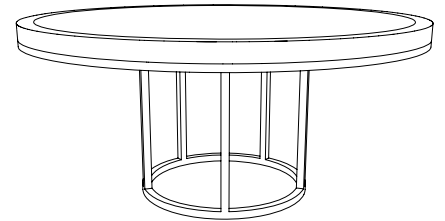

IATESTA
STUDIO

MENSOLA SQUARE DINING TABLE

11-1516
48"W x 48"D x 30"H

IATESTA FURNITURE
STUDIO LIGHTING
ACCESSORIES
TEXTILES

CUSTOM SUGGESTIONS

Standard

Standard Mensola Dining Table

Square v.2

Standard Mensola Round Dining Table

As a side table v.1

As a side table v.2

Hand Made in Maryland
410.604.0360 (P)
410.604.0363 (F)
info@iatestastudio.com
iatestastudio.com

NOTE: Due to variations in printing, the colors shown here cannot absolutely represent true quality and hue. Prior to ordering, please confirm details of this tearsheet and reference finish samples available through your local showroom or sales representative. Line drawings are not drawn to scale.

MENSOLA SQUARE DINING TABLE

Design Staash\Quinn
11-1516

48"W x 48"D x 30"H

Top Species: White Oak – Rift Sawn

Top Finish: O308 / French Oak

Base Finish: T219 / Mensola Bronze

Clearance under top: 26.5"

Custom sizes and finishes available