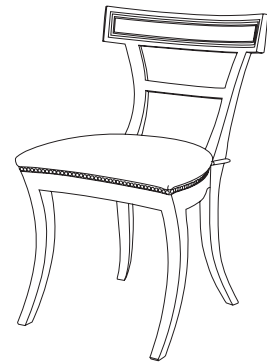

## CUSTOM SUGGESTIONS

Standard

Standard Dining Chair

With nail head trim

Dining Chair with nail head trim

Eliminate accents

Dining Chair eliminate accents

Hand Made in Maryland  
410.604.0360 (P)  
410.604.0363 (F)  
info@iatestastudio.com  
iatestastudio.com