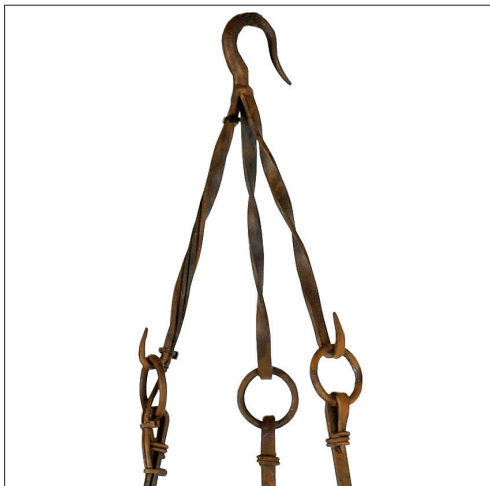

IATESTA
STUDIO

MONSANTO CHANDELIER - SIZE I

41-0316-I
24" Dia. x 28"H

IATESTA STUDIO

FURNITURE
LIGHTING
ACCESSORIES
TEXTILES

CUSTOM SUGGESTIONS

Standard

Standard Size II

MONSANTO CHANDELIER - SIZE I

41-0316-I

24" Dia. x 28"H

Finish: T208 / Antique Rust

4 lights / candelabra sockets / max wattage 40W

UL Listed

Weight: 15 lbs

Custom sizes and finishes available