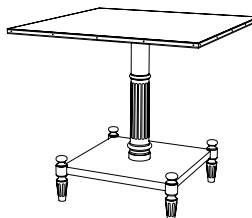

IATESTA  
STUDIO

PEDESTAL TABLE

11-9811  
32" Dia. x 30"H

## CUSTOM SUGGESTIONS

Standard

As a center table

Rectangle

As a dining table

Square

As a dining table with two pedestals

Hand Made in Maryland  
410.604.0360 (P)  
410.604.0363 (F)  
info@iatestastudio.com  
iatestastudio.com

## PEDESTAL TABLE

Design Frank Babb Randolph  
11-9811

32" Dia. x 30"H

Species: Painted

Finish: PF302 / Celadon & White Striae

Metal Banding: T301 / Antique Gold

Custom sizes and finishes available