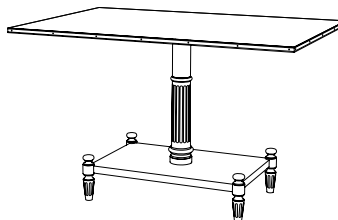

IATESTA  
STUDIO

PEDESTAL TABLE

11-9811  
32" Dia. x 30"H

## CUSTOM SUGGESTIONS

Standard

As a center table

Rectangle

As a dining table

Square

As a dining table with two pedestals

Hand Made in Maryland  
410.604.0360 (P)  
410.604.0363 (F)  
info@iatestastudio.com  
iatestastudio.com

## PEDESTAL TABLE

Design Frank Babb Randolph  
11-9811

32" Dia. x 30"H

Species: Painted

Finish: PF302 / Celadon & White Striae

Metal Banding: T301 / Antique Gold

Custom sizes and finishes available