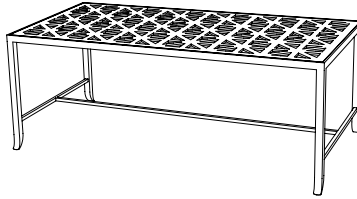

IATESTA
STUDIO

PIAZZA COFFEE TABLE

15-0810
48"W x 24"D x 18"H

CUSTOM SUGGESTIONS

Standard

Standard Table Size I

Standard Table Size II

With a solid top

As a console

As a round side table

Hand Made in Maryland
410.604.0360 (P)
410.604.0363 (F)
info@iatestastudio.com
iatestastudio.com

NOTE: Due to variations in printing, the colors shown here cannot absolutely represent true quality and hue. Prior to ordering, please confirm details of this tearsheet and reference finish samples available through your local showroom or sales representative. Line drawings are not drawn to scale.

PIAZZA COFFEE TABLE

15-0810

48"W x 24"D x 18"H

Finish: T212 / Corcoran Bronze

Can be made for outdoor use

Custom sizes and finishes available