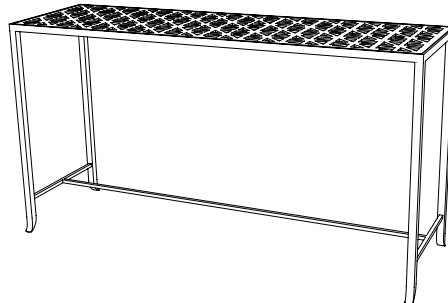

IATESTA
STUDIO

PIAZZA COFFEE TABLE

15-0810
48"W x 24"D x 18"H

CUSTOM SUGGESTIONS

Standard

Standard Table Size I

Standard Table Size II

With a solid top

As a console

As a round side table

Hand Made in Maryland
410.604.0360 (P)
410.604.0363 (F)
info@iatestastudio.com
iatestastudio.com

NOTE: Due to variations in printing, the colors shown here cannot absolutely represent true quality and hue. Prior to ordering, please confirm details of this tearsheet and reference finish samples available through your local showroom or sales representative. Line drawings are not drawn to scale.

PIAZZA COFFEE TABLE

15-0810

48"W x 24"D x 18"H

Finish: T212 / Corcoran Bronze

Can be made for outdoor use

Custom sizes and finishes available