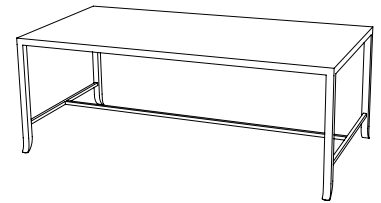

IATESTA
STUDIO

PIAZZA COFFEE TABLE

15-0810
48"W x 24"D x 18"H

CUSTOM SUGGESTIONS

Standard

Standard Table Size I

Standard Table Size II

With a solid top

As a console

As a round side table

Hand Made in Maryland
410.604.0360 (P)
410.604.0363 (F)
info@iatestastudio.com
iatestastudio.com

NOTE: Due to variations in printing, the colors shown here cannot absolutely represent true quality and hue. Prior to ordering, please confirm details of this tearsheet and reference finish samples available through your local showroom or sales representative. Line drawings are not drawn to scale.

PIAZZA COFFEE TABLE

15-0810

48"W x 24"D x 18"H

Finish: T212 / Corcoran Bronze

Can be made for outdoor use

Custom sizes and finishes available