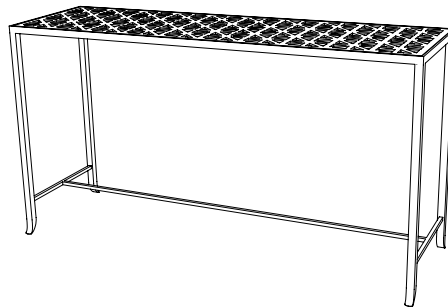

IATESTA  
STUDIO

PIAZZA TABLE – SIZE II

14-0810-II  
22"W x 16"D x 22"H

## CUSTOM SUGGESTIONS

Standard

Standard Size I

Standard Coffee Table

With a solid top

As a console

Round

Hand Made in Maryland  
410.604.0360 (P)  
410.604.0363 (F)  
info@iatestastudio.com  
iatestastudio.com

## PIAZZA TABLE - SIZE II

14-0810-II

22"W x 16"D x 22"H

Finish: T306 / Glazed Silver Leaf

Custom sizes and finishes available

6.20

iatestastudio.com

All content © by Iatesta Studio