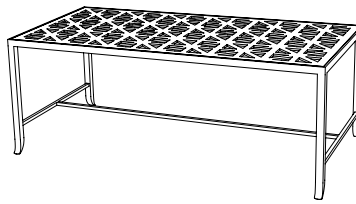

IATESTA  
STUDIO

PIAZZA TABLE – SIZE II

14-0810-II  
22"W x 16"D x 22"H

## CUSTOM SUGGESTIONS

Standard

Standard Size I

Standard Coffee Table

With a solid top

As a console

Round

Hand Made in Maryland  
410.604.0360 (P)  
410.604.0363 (F)  
info@iatestastudio.com  
iatestastudio.com

## PIAZZA TABLE - SIZE II

14-0810-II

22"W x 16"D x 22"H

Finish: T306 / Glazed Silver Leaf

Custom sizes and finishes available

6.20

iatestastudio.com

All content © by Iatesta Studio