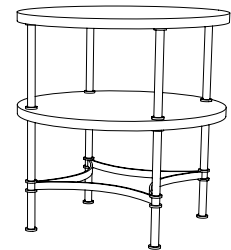

## CUSTOM SUGGESTIONS

Standard

With glass

As a console

Round

As a square cocktail table

As a round cocktail table

Hand Made in Maryland  
410.604.0360 (P)  
410.604.0363 (F)  
info@iatestastudio.com  
iatestastudio.com

## PLANIER TABLE

14-1912

30.5"W x 16.5"D x 26.25"H

Finish: T201 / Bronze

Top & Shelf: Pietra Cardosa Granite - Honed

Piece made to float in a room

Custom sizes and finishes available

iatestastudio.com