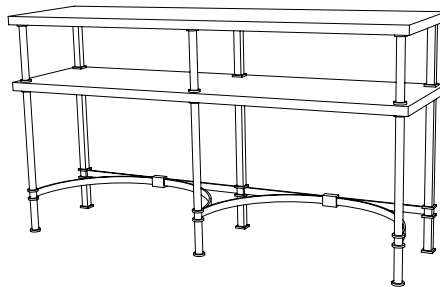

## CUSTOM SUGGESTIONS

Standard

With glass

As a console

Round

As a square cocktail table

As a round cocktail table

Hand Made in Maryland  
410.604.0360 (P)  
410.604.0363 (F)  
info@iatestastudio.com  
iatestastudio.com

## PLANIER TABLE

14-1912

30.5"W x 16.5"D x 26.25"H

Finish: T201 / Bronze

Top & Shelf: Pietra Cardosa Granite - Honed

Piece made to float in a room

Custom sizes and finishes available

iatestastudio.com