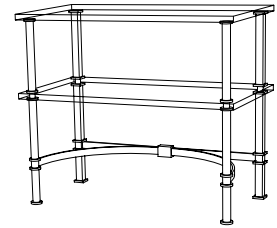

IATESTA STUDIO

FURNITURE
LIGHTING
ACCESSORIES
TEXTILES

CUSTOM SUGGESTIONS

With glass

Hand Made in Maryland
410.604.0360 (P)
410.604.0363 (F)
info@iatestastudio.com
iatestastudio.com

NOTE: Due to variations in printing, the colors shown here cannot absolutely represent true quality and hue. Prior to ordering, please confirm details of this tearsheet and reference finish samples available through your local showroom or sales representative. Line drawings are not drawn to scale.

PLANIER TABLE

14-1912

30.5"W x 16.5"D x 26.25"H

Finish: T201 / Bronze

Top & Shelf: Pietra Cardosa Granite - Honed

Piece made to float in a room

Custom sizes and finishes available

iatestastudio.com

All content © by Iatesta Studio