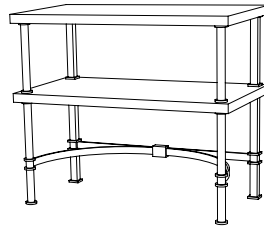

IATESTA STUDIO

FURNITURE
LIGHTING
ACCESSORIES
TEXTILES

CUSTOM SUGGESTIONS

Standard