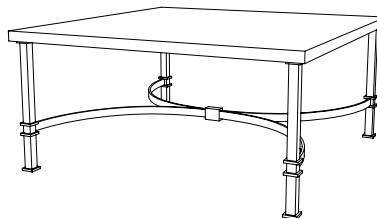

## CUSTOM SUGGESTIONS

Standard

With glass

As a console

Round

As a square cocktail table

As a round cocktail table

Hand Made in Maryland  
410.604.0360 (P)  
410.604.0363 (F)  
info@iatestastudio.com  
iatestastudio.com

## PLANIER TABLE

14-1912

30.5"W x 16.5"D x 26.25"H

Finish: T201 / Bronze

Top & Shelf: Pietra Cardosa Granite - Honed

Piece made to float in a room

Custom sizes and finishes available

iatestastudio.com