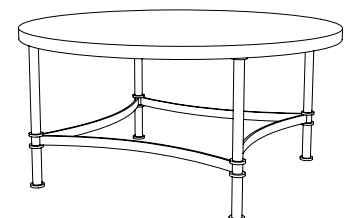

## CUSTOM SUGGESTIONS

Standard

With glass

As a console

Round

As a square cocktail table

As a round cocktail table

Hand Made in Maryland  
410.604.0360 (P)  
410.604.0363 (F)  
info@iatestastudio.com  
iatestastudio.com

## PLANIER TABLE

14-1912

30.5"W x 16.5"D x 26.25"H

Finish: T201 / Bronze

Top & Shelf: Pietra Cardosa Granite - Honed

Piece made to float in a room

Custom sizes and finishes available

iatestastudio.com