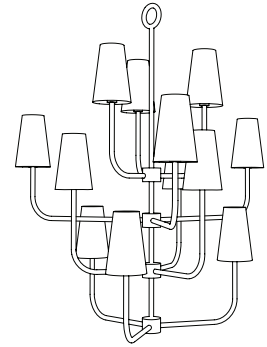

IATESTA
STUDIO

POMPIDOU CHANDELIER - SIZE I

41-1615-I
25" Dia. x 28"H

IATESTA FURNITURE LIGHTING ACCESSORIES TEXTILES STUDIO

CUSTOM SUGGESTIONS

Standard

Standard Size II

Standard Size III

Standard Sconce Size I

Standard Sconce Size II

Standard Sconce Size III

Hand Made in Maryland
410.604.0360 (P)
410.604.0363 (F)
info@iatestastudio.com
iatestastudio.com

NOTE: Due to variations in printing, the colors shown here cannot absolutely represent true quality and hue. Prior to ordering, please confirm details of this tearsheet and reference finish samples available through your local showroom or sales representative. Line drawings are not drawn to scale.

POMPIDOU CHANDELIER - SIZE I

Design Staash\Quinn

41-1615-I

25" Dia. x 28"H

Finish As Shown: White Plaster

8 lights / candelabra sockets / max wattage 40W, limited to 25W with shades

UL Listed

White Museum Board Shades, add 3.5" to the overall diameter of the piece