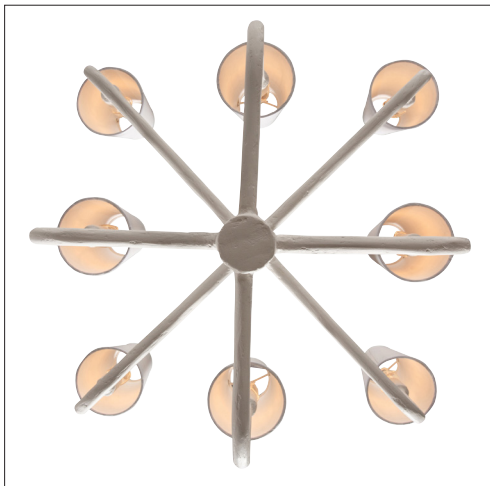

IATESTA
STUDIO

POMPIDOU CHANDELIER - SIZE I

41-1615-I
25" Dia. x 28"H

IATESTA FURNITURE LIGHTING ACCESSORIES TEXTILES STUDIO

CUSTOM SUGGESTIONS

Standard

Standard Size II

Standard Size III

Standard Sconce Size I

Standard Sconce Size II

Standard Sconce Size III

Hand Made in Maryland
410.604.0360 (P)
410.604.0363 (F)
info@iatestastudio.com
iatestastudio.com

NOTE: Due to variations in printing, the colors shown here cannot absolutely represent true quality and hue. Prior to ordering, please confirm details of this tearsheet and reference finish samples available through your local showroom or sales representative. Line drawings are not drawn to scale.

POMPIDOU CHANDELIER - SIZE I

Design Staash\Quinn

41-1615-I

25" Dia. x 28"H

Finish As Shown: White Plaster

8 lights / candelabra sockets / max wattage 40W, limited to 25W with shades

UL Listed

White Museum Board Shades, add 3.5" to the overall diameter of the piece

Weight: 10 lbs

Custom sizes and finishes available