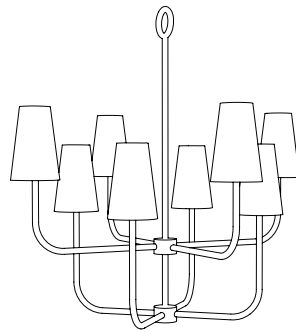

IATESTA
STUDIO

POMPIDOU CHANDELIER - SIZE I

41-1615-I
25" Dia. x 28"H

IATESTA FURNITURE LIGHTING ACCESSORIES TEXTILES STUDIO

CUSTOM SUGGESTIONS

Standard

Standard Size II

Standard Size III

Standard Sconce Size I

Standard Sconce Size II

Standard Sconce Size III

Hand Made in Maryland
410.604.0360 (P)
410.604.0363 (F)
info@iatestastudio.com
iatestastudio.com

NOTE: Due to variations in printing, the colors shown here cannot absolutely represent true quality and hue. Prior to ordering, please confirm details of this tearsheet and reference finish samples available through your local showroom or sales representative. Line drawings are not drawn to scale.

POMPIDOU CHANDELIER - SIZE I

Design Staash\Quinn

41-1615-I

25" Dia. x 28"H

Finish As Shown: White Plaster

8 lights / candelabra sockets / max wattage 40W, limited to 25W with shades

UL Listed

White Museum Board Shades, add 3.5" to the overall diameter of the piece