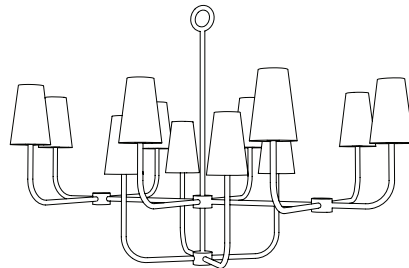

IATESTA
STUDIO

POMPIDOU CHANDELIER - SIZE I

41-1615-I
25" Dia. x 28"H

IATESTA FURNITURE LIGHTING ACCESSORIES TEXTILES STUDIO

CUSTOM SUGGESTIONS

Standard

Standard Size II

Standard Size III

Standard Sconce Size I

Standard Sconce Size II

Standard Sconce Size III

Hand Made in Maryland
410.604.0360 (P)
410.604.0363 (F)
info@iatestastudio.com
iatestastudio.com

NOTE: Due to variations in printing, the colors shown here cannot absolutely represent true quality and hue. Prior to ordering, please confirm details of this tearsheet and reference finish samples available through your local showroom or sales representative. Line drawings are not drawn to scale.

POMPIDOU CHANDELIER - SIZE I

Design Staash\Quinn

41-1615-I

25" Dia. x 28"H

Finish As Shown: White Plaster

8 lights / candelabra sockets / max wattage 40W, limited to 25W with shades

UL Listed

White Museum Board Shades, add 3.5" to the overall diameter of the piece