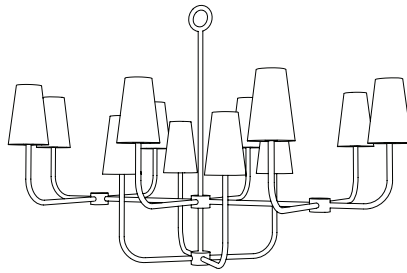

Standard Size III