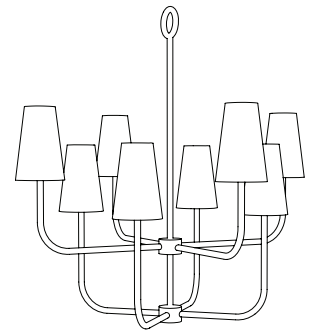

IATESTA
STUDIO

POMPIDOU CHANDELIER - SIZE II

41-1615-II
31" Dia. x 36.5"H

Hand Made in Maryland
 410.604.0360 (P)
 410.604.0363 (F)
 info@iatestastudio.com
 iatestastudio.com

NOTE: Due to variations in printing, the colors shown here cannot absolutely represent true quality and hue. Prior to ordering, please confirm details of this tearsheet and reference finish samples available through your local showroom or sales representative. Line drawings are not drawn to scale.

8.23

MADE IN THE U.S.A.

IATESTA STUDIO

FURNITURE
LIGHTING
ACCESSORIES
TEXTILES

CUSTOM SUGGESTIONS

Standard

Standard Size I

Standard Size III

Standard Sconce Size I

Standard Sconce Size II

Standard Sconce Size III

POMPIDOU CHANDELIER - SIZE II

Design Staash\Quinn

41-1615-II

31" Dia. x 36.5"H

Finish As Shown: White Plaster

12 lights / candelabra sockets / max wattage 40W, limited to 25W with shades

UL Listed

White Museum Board Shades, add 3.5" to the overall diameter of the piece

Weight: 20 lbs

Custom sizes and finishes available