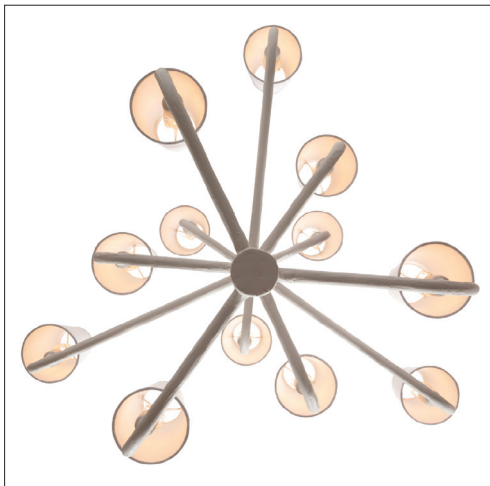

IATESTA
STUDIO

POMPIDOU CHANDELIER - SIZE II

41-1615-II
31" Dia. x 36.5"H

Hand Made in Maryland
 410.604.0360 (P)
 410.604.0363 (F)
 info@iatestastudio.com
 iatestastudio.com

NOTE: Due to variations in printing, the colors shown here cannot absolutely represent true quality and hue. Prior to ordering, please confirm details of this tearsheet and reference finish samples available through your local showroom or sales representative. Line drawings are not drawn to scale.

8.23

MADE IN THE U.S.A.

IATESTA STUDIO

FURNITURE
LIGHTING
ACCESSORIES
TEXTILES

CUSTOM SUGGESTIONS

Standard

Standard Size I

Standard Size III

Standard Sconce Size I

Standard Sconce Size II

Standard Sconce Size III

POMPIDOU CHANDELIER - SIZE II

Design Staash\Quinn

41-1615-II

31" Dia. x 36.5"H

Finish As Shown: White Plaster

12 lights / candelabra sockets / max wattage 40W, limited to 25W with shades

UL Listed

White Museum Board Shades, add 3.5" to the overall diameter of the piece

Weight: 20 lbs

Custom sizes and finishes available