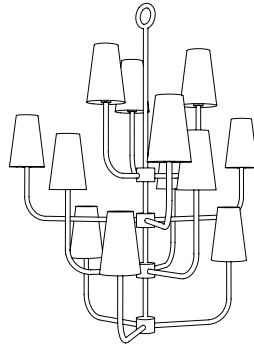

CUSTOM SUGGESTIONS

Standard