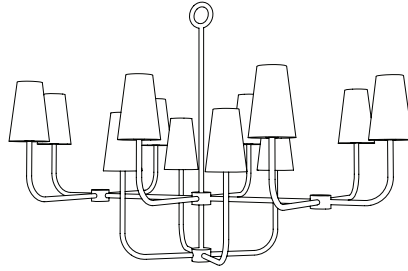

IATESTA
STUDIO

POMPIDOU CHANDELIER – SIZE III

41-1615-III
50"W x 25"D x 28"H

IATESTA STUDIO

FURNITURE
LIGHTING
ACCESSORIES
TEXTILES

Standard

Standard Size I

Standard Size II

Standard Sconce Size I

Standard Sconce Size II

Standard Sconce Size III

Hand Made in Maryland
410.604.0360 (P)
410.604.0363 (F)
info@iatestastudio.com
iatestastudio.com

NOTE: Due to variations in printing, the colors shown here cannot absolutely represent true quality and hue. Prior to ordering, please confirm details of this tearsheet and reference finish samples available through your local showroom or sales representative. Line drawings are not drawn to scale.

POMPIDOU CHANDELIER – SIZE III

Design Staash\Quinn

41-1615-III

50"W x 25"D x 28"H

Finish As Shown: Verdi Plaster

12 lights / candelabra sockets / max wattage 40W, limited to 25W with shades

UL Listed

White Museum Board Shades, add 3.5" to the overall width & depth of the piece