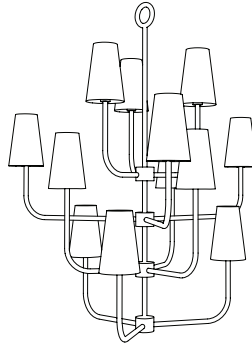

IATESTA
STUDIO

POMPIDOU CHANDELIER – SIZE III

41-1615-III
50"W x 25"D x 28"H

IATESTA STUDIO

FURNITURE
LIGHTING
ACCESSORIES
TEXTILES

Standard

Standard Size I

Standard Size II

Standard Sconce Size I

Standard Sconce Size II

Standard Sconce Size III

Hand Made in Maryland
410.604.0360 (P)
410.604.0363 (F)
info@iatestastudio.com
iatestastudio.com

NOTE: Due to variations in printing, the colors shown here cannot absolutely represent true quality and hue. Prior to ordering, please confirm details of this tearsheet and reference finish samples available through your local showroom or sales representative. Line drawings are not drawn to scale.

POMPIDOU CHANDELIER – SIZE III

Design Staash\Quinn

41-1615-III

50"W x 25"D x 28"H

Finish As Shown: Verdi Plaster

12 lights / candelabra sockets / max wattage 40W, limited to 25W with shades

UL Listed

White Museum Board Shades, add 3.5" to the overall width & depth of the piece