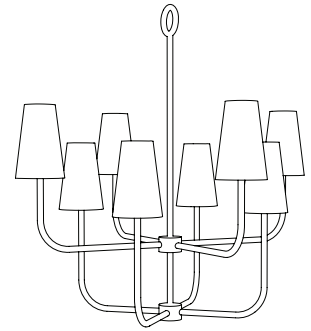

IATESTA
STUDIO

POMPIDOU CHANDELIER – SIZE III

41-1615-III
50"W x 25"D x 28"H

IATESTA STUDIO

FURNITURE
LIGHTING
ACCESSORIES
TEXTILES

Standard

Standard Size I

Standard Size II

Standard Sconce Size I

Standard Sconce Size II

Standard Sconce Size III

Hand Made in Maryland
410.604.0360 (P)
410.604.0363 (F)
info@iatestastudio.com
iatestastudio.com

NOTE: Due to variations in printing, the colors shown here cannot absolutely represent true quality and hue. Prior to ordering, please confirm details of this tearsheet and reference finish samples available through your local showroom or sales representative. Line drawings are not drawn to scale.

POMPIDOU CHANDELIER – SIZE III

Design Staash\Quinn

41-1615-III

50"W x 25"D x 28"H

Finish As Shown: Verdi Plaster

12 lights / candelabra sockets / max wattage 40W, limited to 25W with shades

UL Listed

White Museum Board Shades, add 3.5" to the overall width & depth of the piece