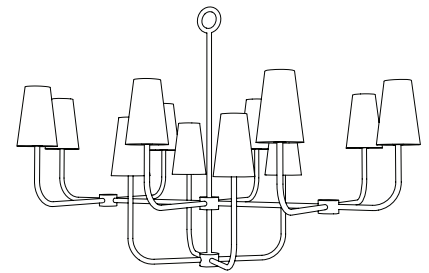

IATESTA
STUDIO

POMPIDOU SCONCE – SIZE II

42-1710-II
8.75"W x 4.5"D x 8.5"H
With Shades: 11.75"W x 6"D x 12.75"H

IATESTA STUDIO

FURNITURE
LIGHTING
ACCESSORIES
TEXTILES

CUSTOM SUGGESTIONS

Standard

Standard Size I

Standard Size III

Standard Chandelier Size III

Standard Chandelier Size II

Standard Chandelier Size I

POMPIDOU SCONCE – SIZE II

Design Staash\Quinn

42-1710-II

8.75"W x 4.5"D x 8.5"H

With Shades: 11.75"W x 6"D x 12.75"H

Finish As Shown: White Plaster

2 lights / candelabra sockets / max wattage 40W, limited to 25W with shades

UL Listed

White Museum Board Shades

Weight: 4 lbs

Custom sizes and finishes available