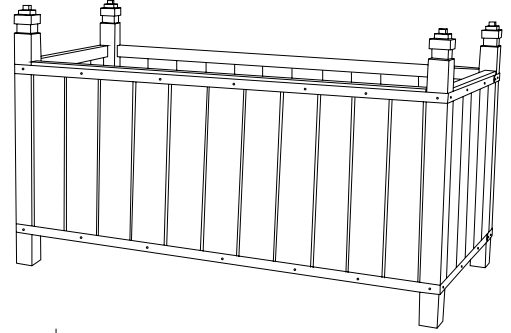

IATESTA
STUDIO

PROVENCE PLANTER

53-0010
25"W x 25"D x 30"H

IATESTA STUDIO

FURNITURE
LIGHTING
ACCESSORIES
TEXTILES

CUSTOM SUGGESTIONS

Standard

As a rectangle

Add decorative handles

As a rectangle with handles

Hand Made in Maryland
410.604.0360 (P)
410.604.0363 (F)
info@iatestastudio.com
iatestastudio.com

NOTE: Due to variations in printing, the colors shown here cannot absolutely represent true quality and hue. Prior to ordering, please confirm details of this tearsheet and reference finish samples available through your local showroom or sales representative. Line drawings are not drawn to scale.

PROVENCE PLANTER

53-0010

25"W x 25"D x 30"H

Species: Mahogany

Finish: Antique Weathered Mahogany As Shown

Accents: T208 / Antique Rust

Suitable for outdoor use

No direct planting – always use a pot