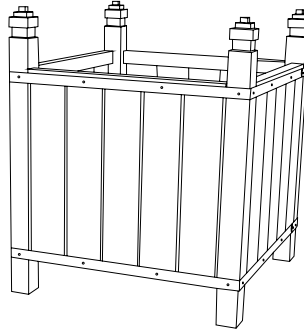

IATESTA
STUDIO

PROVENCE PLANTER

53-0010
25"W x 25"D x 30"H

IATESTA STUDIO

FURNITURE
LIGHTING
ACCESSORIES
TEXTILES

CUSTOM SUGGESTIONS

Standard

As a rectangle

PROVENCE PLANTER

53-0010

25"W x 25"D x 30"H

Species: Mahogany

Finish: Antique Weathered Mahogany As Shown

Accents: T208 / Antique Rust

Suitable for outdoor use

No direct planting – always use a pot