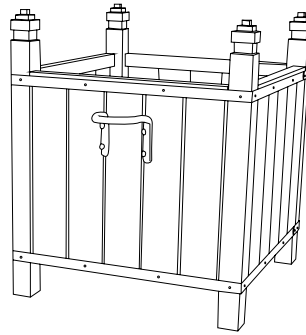

IATESTA
STUDIO

PROVENCE PLANTER

53-0010
25"W x 25"D x 30"H

IATESTA STUDIO

FURNITURE
LIGHTING
ACCESSORIES
TEXTILES

CUSTOM SUGGESTIONS

Standard

As a rectangle

PROVENCE PLANTER

53-0010

25"W x 25"D x 30"H

Species: Mahogany

Finish: Antique Weathered Mahogany As Shown

Accents: T208 / Antique Rust

Suitable for outdoor use

No direct planting – always use a pot