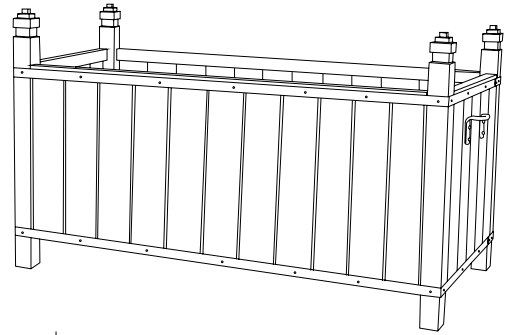

IATESTA
STUDIO

PROVENCE PLANTER

53-0010
25"W x 25"D x 30"H

IATESTA STUDIO

FURNITURE
LIGHTING
ACCESSORIES
TEXTILES

CUSTOM SUGGESTIONS

Standard

As a rectangle

Add decorative handles

As a rectangle with handles

Hand Made in Maryland
410.604.0360 (P)
410.604.0363 (F)
info@iatestastudio.com
iatestastudio.com

NOTE: Due to variations in printing, the colors shown here cannot absolutely represent true quality and hue. Prior to ordering, please confirm details of this tearsheet and reference finish samples available through your local showroom or sales representative. Line drawings are not drawn to scale.

PROVENCE PLANTER

53-0010

25"W x 25"D x 30"H

Species: Mahogany

Finish: Antique Weathered Mahogany As Shown

Accents: T208 / Antique Rust

Suitable for outdoor use

No direct planting – always use a pot