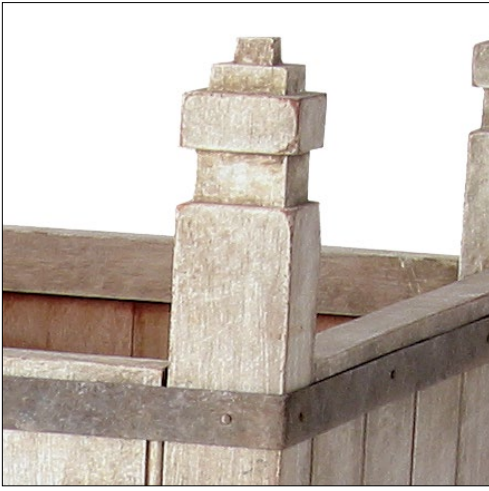

IATESTA
STUDIO

PROVENCE PLANTER

53-0010
25"W x 25"D x 30"H

IATESTA STUDIO

FURNITURE
LIGHTING
ACCESSORIES
TEXTILES

CUSTOM SUGGESTIONS

Standard

As a rectangle

Add decorative handles

As a rectangle with handles

Hand Made in Maryland
410.604.0360 (P)
410.604.0363 (F)
info@iatestastudio.com
iatestastudio.com

NOTE: Due to variations in printing, the colors shown here cannot absolutely represent true quality and hue. Prior to ordering, please confirm details of this tearsheet and reference finish samples available through your local showroom or sales representative. Line drawings are not drawn to scale.

PROVENCE PLANTER

53-0010

25"W x 25"D x 30"H

Species: Mahogany

Finish: Antique Weathered Mahogany As Shown

Accents: T208 / Antique Rust

Suitable for outdoor use

No direct planting – always use a pot