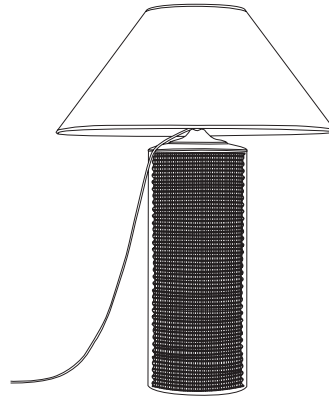

IATESTA
STUDIO

ROHR LAMP

43-0814
7" Dia. x 28"H

iatestastudio.com

All content © by Iatesta Studio

IATESTA FURNITURE
STUDIO LIGHTING
ACCESSORIES
TEXTILES

Standard with liner

Standard

ROHR LAMP

43-0814

7"Dia. x 28"H

Finish: Polished Nickel

Glass Cylinder with Polished Stainless Steel Mesh Liner

1 light / medium socket / max wattage 60W

Continuous dimmer on socket

Shown with optional shade in White Museum Board, 20"Dia. x 9"H