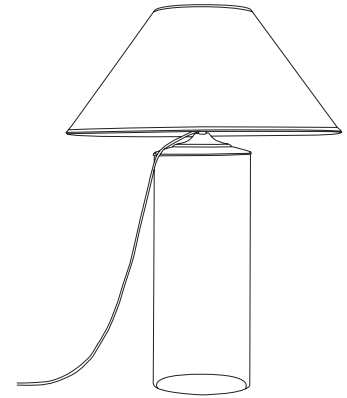

IATESTA
STUDIO

ROHR LAMP

43-0814
7" Dia. x 28"H

iatestastudio.com

All content © by Iatesta Studio

IATESTA FURNITURE
STUDIO LIGHTING
ACCESSORIES
TEXTILES

Standard with liner

Standard

ROHR LAMP

43-0814

7"Dia. x 28"H

Finish: Polished Nickel

Glass Cylinder with Polished Stainless Steel Mesh Liner

1 light / medium socket / max wattage 60W

Continuous dimmer on socket

Shown with optional shade in White Museum Board, 20"Dia. x 9"H