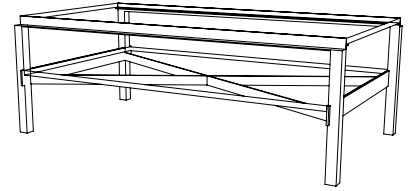

IATESTA
STUDIO

ROTUNDA COCKTAIL TABLE

15-1810
42" Dia. x 19"H

IATESTA FURNITURE
STUDIO LIGHTING
ACCESSORIES
TEXTILES

CUSTOM SUGGESTIONS

Standard

Standard Struktur Cocktail Table

Square

As a center table

Oval

As a side table

Hand Made in Maryland
410.604.0360 (P)
410.604.0363 (F)
info@iatestastudio.com
iatestastudio.com

NOTE: Due to variations in printing, the colors shown here cannot absolutely represent true quality and hue. Prior to ordering, please confirm details of this tearsheet and reference finish samples available through your local showroom or sales representative. Line drawings are not drawn to scale.

ROTUNDA COCKTAIL TABLE

Design Staash\Quinn
15-1810

42" Dia. x 19"H

Finish: T302 / Aurum

Top: Inset 0.75" thick Starfire glass
Custom sizes and finishes available

5.20

iatestastudio.com

All content © by Iatesta Studio