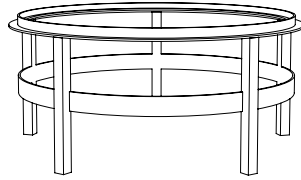

IATESTA
STUDIO

ROTUNDA COCKTAIL TABLE

15-1810
42" Dia. x 19"H

IATESTA FURNITURE
STUDIO LIGHTING
ACCESSORIES
TEXTILES

CUSTOM SUGGESTIONS

Standard

Standard Struktur Cocktail Table

Square

As a center table

Oval

As a side table

Hand Made in Maryland
410.604.0360 (P)
410.604.0363 (F)
info@iatestastudio.com
iatestastudio.com

NOTE: Due to variations in printing, the colors shown here cannot absolutely represent true quality and hue. Prior to ordering, please confirm details of this tearsheet and reference finish samples available through your local showroom or sales representative. Line drawings are not drawn to scale.

ROTUNDA COCKTAIL TABLE

Design Staash\Quinn
15-1810

42" Dia. x 19"H

Finish: T302 / Aurum

Top: Inset 0.75" thick Starfire glass
Custom sizes and finishes available

5.20

iatestastudio.com

All content © by Iatesta Studio