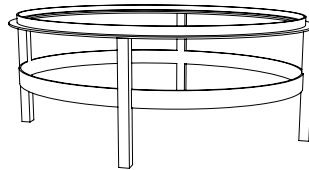

IATESTA
STUDIO

ROTUNDA COCKTAIL TABLE

15-1810
42" Dia. x 19"H

IATESTA FURNITURE
STUDIO LIGHTING
ACCESSORIES
TEXTILES

CUSTOM SUGGESTIONS

Standard

Standard Struktur Cocktail Table

Square

As a center table

Oval

As a side table

Hand Made in Maryland
410.604.0360 (P)
410.604.0363 (F)
info@iatestastudio.com
iatestastudio.com

NOTE: Due to variations in printing, the colors shown here cannot absolutely represent true quality and hue. Prior to ordering, please confirm details of this tearsheet and reference finish samples available through your local showroom or sales representative. Line drawings are not drawn to scale.

ROTUNDA COCKTAIL TABLE

Design Staash\Quinn
15-1810

42" Dia. x 19"H

Finish: T302 / Aurum

Top: Inset 0.75" thick Starfire glass
Custom sizes and finishes available

5.20

iatestastudio.com

All content © by Iatesta Studio