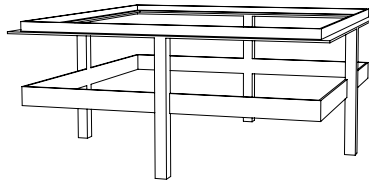

IATESTA
STUDIO

ROTUNDA COCKTAIL TABLE

15-1810
42" Dia. x 19"H

IATESTA FURNITURE
STUDIO LIGHTING
ACCESSORIES
TEXTILES

CUSTOM SUGGESTIONS

Standard

Standard Struktur Cocktail Table

Square

As a center table

Oval

As a side table

Hand Made in Maryland
410.604.0360 (P)
410.604.0363 (F)
info@iatestastudio.com
iatestastudio.com

NOTE: Due to variations in printing, the colors shown here cannot absolutely represent true quality and hue. Prior to ordering, please confirm details of this tearsheet and reference finish samples available through your local showroom or sales representative. Line drawings are not drawn to scale.

ROTUNDA COCKTAIL TABLE

Design Staash\Quinn
15-1810

42" Dia. x 19"H

Finish: T302 / Aurum

Top: Inset 0.75" thick Starfire glass
Custom sizes and finishes available

5.20

iatestastudio.com

All content © by Iatesta Studio