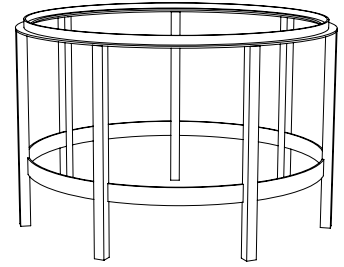

IATESTA
STUDIO

ROTUNDA COCKTAIL TABLE

15-1810
42" Dia. x 19"H

IATESTA FURNITURE
STUDIO LIGHTING
ACCESSORIES
TEXTILES

CUSTOM SUGGESTIONS

Standard

Standard Struktur Cocktail Table

Square

As a center table

Oval

As a side table

Hand Made in Maryland
410.604.0360 (P)
410.604.0363 (F)
info@iatestastudio.com
iatestastudio.com

NOTE: Due to variations in printing, the colors shown here cannot absolutely represent true quality and hue. Prior to ordering, please confirm details of this tearsheet and reference finish samples available through your local showroom or sales representative. Line drawings are not drawn to scale.

ROTUNDA COCKTAIL TABLE

Design Staash\Quinn
15-1810

42" Dia. x 19"H

Finish: T302 / Aurum

Top: Inset 0.75" thick Starfire glass
Custom sizes and finishes available

5.20

iatestastudio.com

All content © by Iatesta Studio