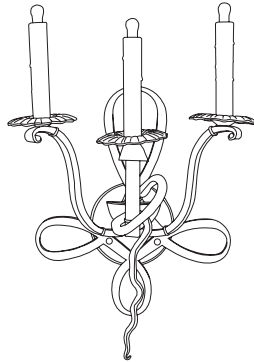

IATESTA
STUDIO

ROUEN SCONCE

42-0327
14"W x 7"D x 19"H

IATESTA STUDIO

FURNITURE
LIGHTING
ACCESSORIES
TEXTILES

CUSTOM SUGGESTIONS

Standard

Standard without serpent

ROUEN SCONCE

42-0327

14"W x 7"D x 19"H

Finish: L305 / Rouen Silver

3 lights / candelabra sockets / max wattage 40W

UL Listed

Weight: 10 lbs

Custom sizes and finishes available