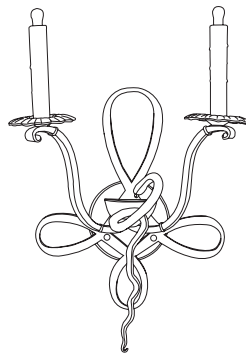

Two lights

Hand Made in Maryland
410.604.0360 (P)
410.604.0363 (F)
info@iatestastudio.com
iatestastudio.com

NOTE: Due to variations in printing, the colors shown here cannot absolutely represent true quality and hue. Prior to ordering, please confirm details of this tearsheet and reference finish samples available through your local showroom or sales representative. Line drawings are not drawn to scale.

ROUEN SCONCE

42-0327

14"W x 7"D x 19"H

Finish: L305 / Rouen Silver

3 lights / candelabra sockets / max wattage 40W

UL Listed

Weight: 10 lbs

Custom sizes and finishes available

iatestastudio.com

All content © by Iatesta Studio