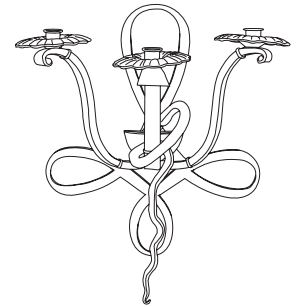

Un-electrified