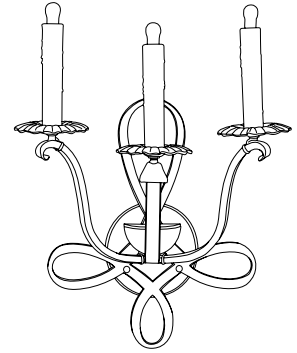

IATESTA
STUDIO

ROUEN SCONCE

42-0327
14"W x 7"D x 19"H

IATESTA STUDIO

FURNITURE
LIGHTING
ACCESSORIES
TEXTILES

CUSTOM SUGGESTIONS

Standard

Standard without serpent

ROUEN SCONCE

42-0327

14"W x 7"D x 19"H

Finish: L305 / Rouen Silver

3 lights / candelabra sockets / max wattage 40W

UL Listed

Weight: 10 lbs

Custom sizes and finishes available