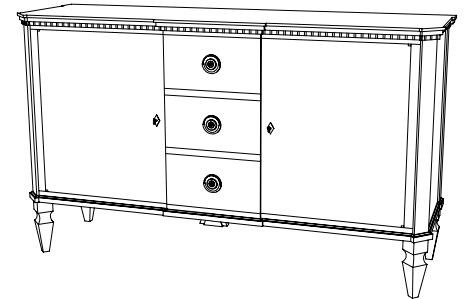

IATESTA
STUDIO

SAINT LAURENT COMMODORE

31-0727
54"W x 22"D x 34"H

IATESTA STUDIO

FURNITURE
LIGHTING
ACCESSORIES
TEXTILES

CUSTOM SUGGESTIONS

Standard

With three drawers

As a bedside chest

As a cabinet

As a bureau

As a sideboard

Hand Made in Maryland
410.604.0360 (P)
410.604.0363 (F)
info@iatestastudio.com
iatestastudio.com

NOTE: Due to variations in printing, the colors shown here cannot absolutely represent true quality and hue. Prior to ordering, please confirm details of this tearsheet and reference finish samples available through your local showroom or sales representative. Line drawings are not drawn to scale.

SAINT LAURENT COMMODE

31-0727

54"W x 22"D x 34"H

Species: Painted Wood

Finish As Shown: Antiqued Paint with Pinstripes

Top: Faux Marble

Two drawers, planked bottoms

Back: Planked