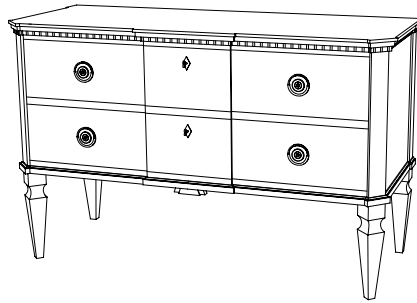

IATESTA
STUDIO

SAINT LAURENT COMMODORE

31-0727
54"W x 22"D x 34"H

IATESTA STUDIO

FURNITURE
LIGHTING
ACCESSORIES
TEXTILES

CUSTOM SUGGESTIONS

Standard

With three drawers

As a bedside chest

As a cabinet

As a bureau

As a sideboard

Hand Made in Maryland
410.604.0360 (P)
410.604.0363 (F)
info@iatestastudio.com
iatestastudio.com

NOTE: Due to variations in printing, the colors shown here cannot absolutely represent true quality and hue. Prior to ordering, please confirm details of this tearsheet and reference finish samples available through your local showroom or sales representative. Line drawings are not drawn to scale.

SAINT LAURENT COMMODE

31-0727

54"W x 22"D x 34"H

Species: Painted Wood

Finish As Shown: Antiqued Paint with Pinstripes

Top: Faux Marble

Two drawers, planked bottoms

Back: Planked