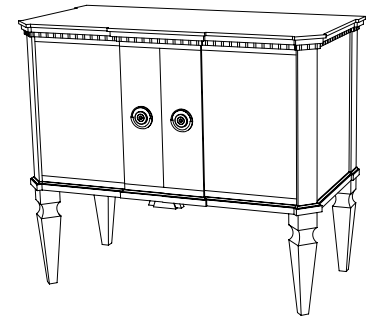

IATESTA
STUDIO

SAINT LAURENT COMMODORE

31-0727
54"W x 22"D x 34"H

IATESTA STUDIO

FURNITURE
LIGHTING
ACCESSORIES
TEXTILES

CUSTOM SUGGESTIONS

Standard

With three drawers

As a bedside chest

As a cabinet

As a bureau

As a sideboard

Hand Made in Maryland
410.604.0360 (P)
410.604.0363 (F)
info@iatestastudio.com
iatestastudio.com

NOTE: Due to variations in printing, the colors shown here cannot absolutely represent true quality and hue. Prior to ordering, please confirm details of this tearsheet and reference finish samples available through your local showroom or sales representative. Line drawings are not drawn to scale.

SAINT LAURENT COMMODE

31-0727

54"W x 22"D x 34"H

Species: Painted Wood

Finish As Shown: Antiqued Paint with Pinstripes

Top: Faux Marble

Two drawers, planked bottoms

Back: Planked