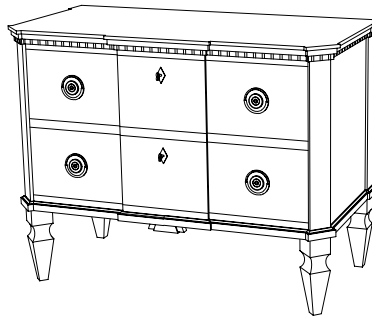

IATESTA
STUDIO

SAINT LAURENT COMMODORE

31-0727
54"W x 22"D x 34"H

IATESTA STUDIO

FURNITURE
LIGHTING
ACCESSORIES
TEXTILES

CUSTOM SUGGESTIONS

Standard

With three drawers

As a bedside chest

As a cabinet

As a bureau

As a sideboard

Hand Made in Maryland
410.604.0360 (P)
410.604.0363 (F)
info@iatestastudio.com
iatestastudio.com

NOTE: Due to variations in printing, the colors shown here cannot absolutely represent true quality and hue. Prior to ordering, please confirm details of this tearsheet and reference finish samples available through your local showroom or sales representative. Line drawings are not drawn to scale.

SAINT LAURENT COMMODE

31-0727

54"W x 22"D x 34"H

Species: Painted Wood

Finish As Shown: Antiqued Paint with Pinstripes

Top: Faux Marble

Two drawers, planked bottoms

Back: Planked