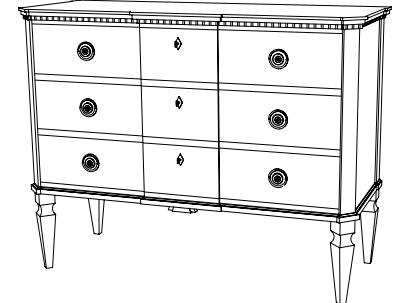

IATESTA
STUDIO

SAINT LAURENT COMMODORE

31-0727
54"W x 22"D x 34"H

IATESTA STUDIO

FURNITURE
LIGHTING
ACCESSORIES
TEXTILES

CUSTOM SUGGESTIONS

Standard

With three drawers

As a bedside chest

As a cabinet

As a bureau

As a sideboard

Hand Made in Maryland
410.604.0360 (P)
410.604.0363 (F)
info@iatestastudio.com
iatestastudio.com

NOTE: Due to variations in printing, the colors shown here cannot absolutely represent true quality and hue. Prior to ordering, please confirm details of this tearsheet and reference finish samples available through your local showroom or sales representative. Line drawings are not drawn to scale.

SAINT LAURENT COMMODE

31-0727

54"W x 22"D x 34"H

Species: Painted Wood

Finish As Shown: Antiqued Paint with Pinstripes

Top: Faux Marble

Two drawers, planked bottoms

Back: Planked