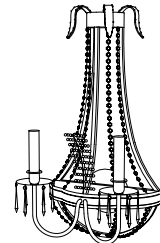

IATESTA  
STUDIO

SCALLOPED TOLE CHANDELIER - SIZE I

41-0005-I  
36" Dia. x 30"H

## CUSTOM SUGGESTIONS

Standard

Standard Size II

Standard Size III

Standard Scalloped Tole Sconce

Eliminate U-drops

Eliminate Russian feathers

Hand Made in Maryland  
410.604.0360 (P)  
410.604.0363 (F)  
info@iatestastudio.com  
iatestastudio.com

**NOTE:** Due to variations in printing, the colors shown here cannot absolutely represent true quality and hue. Prior to ordering, please confirm details of this tearsheet and reference finish samples available through your local showroom or sales representative. Line drawings are not drawn to scale.

## SCALLOPED TOLE CHANDELIER - SIZE I

41-0005-I

36" Dia. x 30"H

Finish: T205 / Avezzano Gold

Accent: Antique Celadon

12 lights / candelabra sockets / max wattage 40W

UL Listed

Lead Crystal