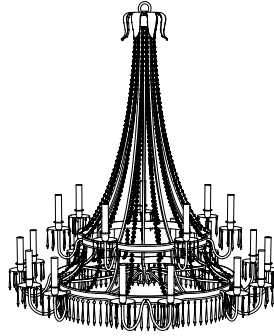

IATESTA  
STUDIO

SCALLOPED TOLE CHANDELIER - SIZE I

41-0005-I  
36" Dia. x 30"H

## CUSTOM SUGGESTIONS

Standard

Standard Size II

Standard Size III

Standard Scalloped Tole Sconce

Eliminate U-drops

Eliminate Russian feathers

Hand Made in Maryland  
410.604.0360 (P)  
410.604.0363 (F)  
info@iatestastudio.com  
iatestastudio.com

## SCALLOPED TOLE CHANDELIER - SIZE I

41-0005-I

36" Dia. x 30"H

Finish: T205 / Avezzano Gold

Accent: Antique Celadon

12 lights / candelabra sockets / max wattage 40W

UL Listed

Lead Crystal