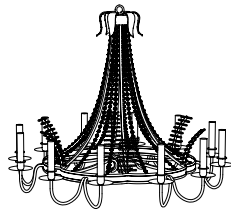

## CUSTOM SUGGESTIONS

Standard

Standard Size II

Standard Size III

Standard Scalloped Tole Sconce

Eliminate U-drops

Eliminate Russian feathers

Hand Made in Maryland  
410.604.0360 (P)  
410.604.0363 (F)  
info@iatestastudio.com  
iatestastudio.com

**NOTE:** Due to variations in printing, the colors shown here cannot absolutely represent true quality and hue. Prior to ordering, please confirm details of this tearsheet and reference finish samples available through your local showroom or sales representative. Line drawings are not drawn to scale.

## SCALLOPED TOLE CHANDELIER - SIZE I

41-0005-I

36" Dia. x 30"H

Finish: T205 / Avezzano Gold

Accent: Antique Celadon

12 lights / candelabra sockets / max wattage 40W

UL Listed

Lead Crystal