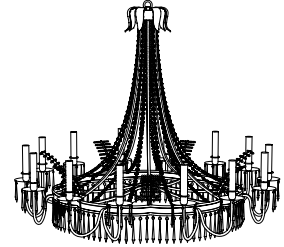

Standard Size II