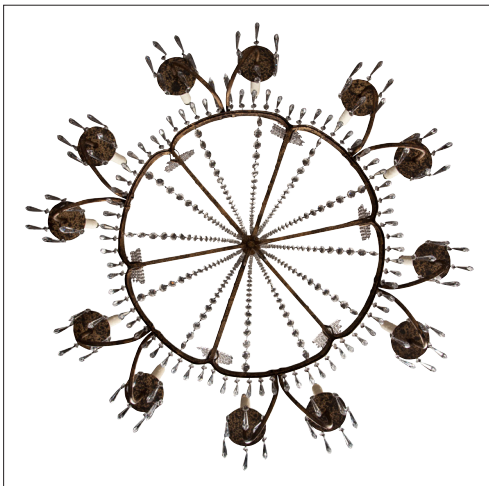

IATESTA STUDIO

FURNITURE
LIGHTING
ACCESSORIES
TEXTILES

CUSTOM SUGGESTIONS