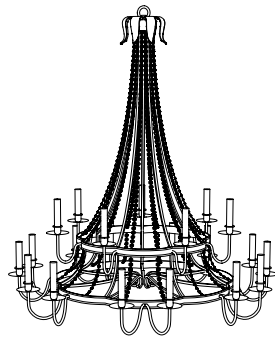

## CUSTOM SUGGESTIONS

Standard

Standard Size I

Standard Size II

Standard Scalloped Tole Sconce

Eliminate U-drops

## SCALLOPED TOLE CHANDELIER - SIZE III

41-0005-III  
 45" Dia. x 50"H  
 Finish: T205 / Avezzano Gold  
 Accent: Antique Celadon  
 2 tiers, 21 lights / candelabra sockets / max wattage 40W  
 UL Listed  
 Lead Crystal  
 Weight: 50 lbs  
 Custom sizes and finishes available