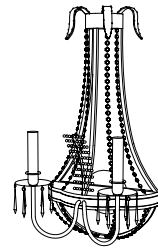

## CUSTOM SUGGESTIONS

Standard

Standard Size I

Standard Size II

Standard Scalloped Tole Sconce

Eliminate U-drops

## SCALLOPED TOLE CHANDELIER - SIZE III

41-0005-III  
 45" Dia. x 50"H  
 Finish: T205 / Avezzano Gold  
 Accent: Antique Celadon  
 2 tiers, 21 lights / candelabra sockets / max wattage 40W  
 UL Listed  
 Lead Crystal  
 Weight: 50 lbs  
 Custom sizes and finishes available