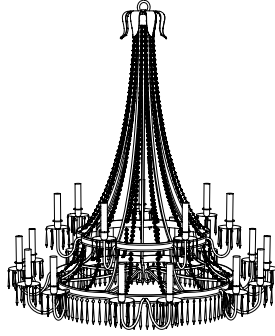

IATESTA  
STUDIO

SCALLOPED TOLE CHANDELIER - SIZE III

41-0005-III  
45" Dia. x 50"H

Hand Made in Maryland  
 410.604.0360 (P)  
 410.604.0363 (F)  
 info@iatestastudio.com  
 iatestastudio.com

**NOTE:** Due to variations in printing, the colors shown here cannot absolutely represent true quality and hue. Prior to ordering, please confirm details of this tearsheet and reference finish samples available through your local showroom or sales representative. Line drawings are not drawn to scale.

## CUSTOM SUGGESTIONS

Standard

Standard Size I

Standard Size II

Standard Scalloped Tole Sconce

Eliminate U-drops

## SCALLOPED TOLE CHANDELIER - SIZE III

41-0005-III  
 45" Dia. x 50"H  
 Finish: T205 / Avezzano Gold  
 Accent: Antique Celadon  
 2 tiers, 21 lights / candelabra sockets / max wattage 40W  
 UL Listed  
 Lead Crystal  
 Weight: 50 lbs  
 Custom sizes and finishes available