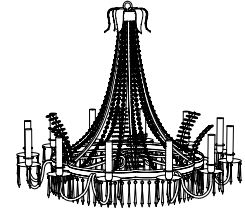

## CUSTOM SUGGESTIONS

Standard

Standard Size I

Standard Size II

Standard Scalloped Tole Sconce

Eliminate U-drops

## SCALLOPED TOLE CHANDELIER - SIZE III

41-0005-III  
 45" Dia. x 50"H  
 Finish: T205 / Avezzano Gold  
 Accent: Antique Celadon  
 2 tiers, 21 lights / candelabra sockets / max wattage 40W  
 UL Listed  
 Lead Crystal  
 Weight: 50 lbs  
 Custom sizes and finishes available