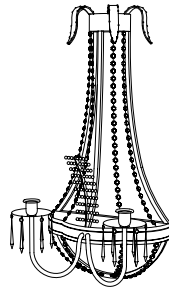

IATESTA
STUDIO

SCALLOPED TOLE SCONCE

42-0009
14"W x 11"D x 25.75"H

CUSTOM SUGGESTIONS

Standard

Scalloped Tole Chandelier Size I

Un-electrified

Scalloped Tole Chandelier Size II

Eliminate Russian feather

Scalloped Tole Chandelier Size III

Hand Made in Maryland
410.604.0360 (P)
410.604.0363 (F)
info@iatestastudio.com
iatestastudio.com

NOTE: Due to variations in printing, the colors shown here cannot absolutely represent true quality and hue. Prior to ordering, please confirm details of this tearsheet and reference finish samples available through your local showroom or sales representative. Line drawings are not drawn to scale.

SCALLOPED TOLE SCONCE

42-0009
14"W x 11"D x 25.75"H
Finish: T205 / Avezzano Gold
Accent: Antique Celadon
2 lights / candelabra sockets / max wattage 40W
UL Listed
Lead Crystal
Weight: 10 lbs
Custom sizes and finishes available