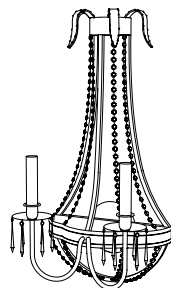

IATESTA
STUDIO

SCALLOPED TOLE SCONCE

42-0009
14"W x 11"D x 25.75"H

CUSTOM SUGGESTIONS

Standard

Scalloped Tole Chandelier Size I

Un-electrified

Scalloped Tole Chandelier Size II

Eliminate Russian feather

Scalloped Tole Chandelier Size III

Hand Made in Maryland
410.604.0360 (P)
410.604.0363 (F)
info@iatestastudio.com
iatestastudio.com

NOTE: Due to variations in printing, the colors shown here cannot absolutely represent true quality and hue. Prior to ordering, please confirm details of this tearsheet and reference finish samples available through your local showroom or sales representative. Line drawings are not drawn to scale.

SCALLOPED TOLE SCONCE

42-0009
14"W x 11"D x 25.75"H
Finish: T205 / Avezzano Gold
Accent: Antique Celadon
2 lights / candelabra sockets / max wattage 40W
UL Listed
Lead Crystal
Weight: 10 lbs
Custom sizes and finishes available