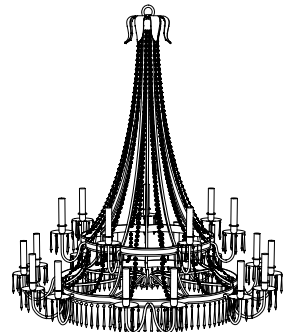

IATESTA
STUDIO

SCALLOPED TOLE SCONCE

42-0009
14"W x 11"D x 25.75"H

CUSTOM SUGGESTIONS

Standard

Scalloped Tole Chandelier Size I

Un-electrified

Scalloped Tole Chandelier Size II

Eliminate Russian feather

Scalloped Tole Chandelier Size III

Hand Made in Maryland
410.604.0360 (P)
410.604.0363 (F)
info@iatestastudio.com
iatestastudio.com

NOTE: Due to variations in printing, the colors shown here cannot absolutely represent true quality and hue. Prior to ordering, please confirm details of this tearsheet and reference finish samples available through your local showroom or sales representative. Line drawings are not drawn to scale.

SCALLOPED TOLE SCONCE

42-0009
14"W x 11"D x 25.75"H
Finish: T205 / Avezzano Gold
Accent: Antique Celadon
2 lights / candelabra sockets / max wattage 40W
UL Listed
Lead Crystal
Weight: 10 lbs
Custom sizes and finishes available