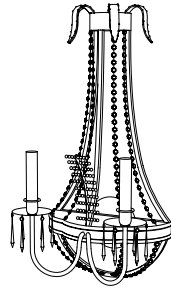

IATESTA
STUDIO

SCALLOPED TOLE SCONCE

42-0009
14"W x 11"D x 25.75"H

CUSTOM SUGGESTIONS

Standard

Scalloped Tole Chandelier Size I

Un-electrified

Scalloped Tole Chandelier Size II

Eliminate Russian feather

Scalloped Tole Chandelier Size III

Hand Made in Maryland
410.604.0360 (P)
410.604.0363 (F)
info@iatestastudio.com
iatestastudio.com

NOTE: Due to variations in printing, the colors shown here cannot absolutely represent true quality and hue. Prior to ordering, please confirm details of this tearsheet and reference finish samples available through your local showroom or sales representative. Line drawings are not drawn to scale.

SCALLOPED TOLE SCONCE

42-0009
14"W x 11"D x 25.75"H
Finish: T205 / Avezzano Gold
Accent: Antique Celadon
2 lights / candelabra sockets / max wattage 40W
UL Listed
Lead Crystal
Weight: 10 lbs
Custom sizes and finishes available