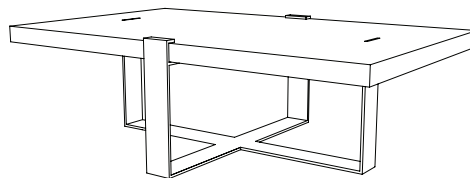

IATESTA
STUDIO

SENTIER COCKTAIL TABLE

15-1609
60"W x 36.75"D x 18.375"H

IATESTA FURNITURE
STUDIO LIGHTING
ACCESSORIES
TEXTILES

CUSTOM SUGGESTIONS

Standard

Standard Corsia Console

With four legs

As a side table v.1

As a side table v.2

As a side table v.3

Hand Made in Maryland
410.604.0360 (P)
410.604.0363 (F)
info@iatestastudio.com
iatestastudio.com

NOTE: Due to variations in printing, the colors shown here cannot absolutely represent true quality and hue. Prior to ordering, please confirm details of this tearsheet and reference finish samples available through your local showroom or sales representative. Line drawings are not drawn to scale.

SENTIER COCKTAIL TABLE

Design Staash\Quinn
15-1609

60"W x 36.75"D x 18.375"H

Top Species: White Oak - Rift Sawn

Top Finish: O311 / Ermine

Base Finish: T215 / Cernobbio Rust

Top measures: 60"W x 36"D x 18"H

Custom sizes and finishes available