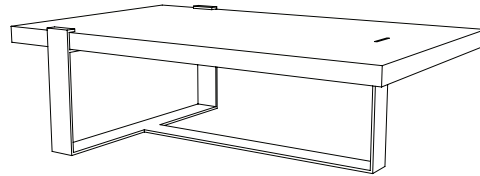

IATESTA
STUDIO

SENTIER COCKTAIL TABLE

15-1609
60"W x 36.75"D x 18.375"H

IATESTA FURNITURE
STUDIO LIGHTING
ACCESSORIES
TEXTILES

CUSTOM SUGGESTIONS

Standard

Standard Corsia Console

With four legs

As a side table v.1

As a side table v.2

As a side table v.3

Hand Made in Maryland
410.604.0360 (P)
410.604.0363 (F)
info@iatestastudio.com
iatestastudio.com

NOTE: Due to variations in printing, the colors shown here cannot absolutely represent true quality and hue. Prior to ordering, please confirm details of this tearsheet and reference finish samples available through your local showroom or sales representative. Line drawings are not drawn to scale.

SENTIER COCKTAIL TABLE

Design Staash\Quinn
15-1609

60"W x 36.75"D x 18.375"H

Top Species: White Oak - Rift Sawn

Top Finish: O311 / Ermine

Base Finish: T215 / Cernobbio Rust

Top measures: 60"W x 36"D x 18"H

Custom sizes and finishes available