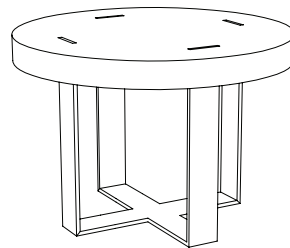

IATESTA
STUDIO

SENTIER COCKTAIL TABLE

15-1609
60"W x 36.75"D x 18.375"H

IATESTA FURNITURE
STUDIO LIGHTING
ACCESSORIES
TEXTILES

CUSTOM SUGGESTIONS

Standard

Standard Corsia Console

With four legs

As a side table v.1

As a side table v.2

As a side table v.3

Hand Made in Maryland
410.604.0360 (P)
410.604.0363 (F)
info@iatestastudio.com
iatestastudio.com

NOTE: Due to variations in printing, the colors shown here cannot absolutely represent true quality and hue. Prior to ordering, please confirm details of this tearsheet and reference finish samples available through your local showroom or sales representative. Line drawings are not drawn to scale.

SENTIER COCKTAIL TABLE

Design Staash\Quinn
15-1609

60"W x 36.75"D x 18.375"H

Top Species: White Oak - Rift Sawn

Top Finish: O311 / Ermine

Base Finish: T215 / Cernobbio Rust

Top measures: 60"W x 36"D x 18"H

Custom sizes and finishes available