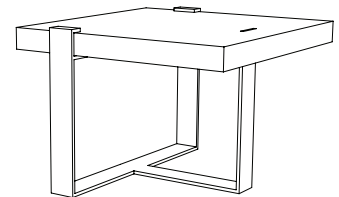

IATESTA
STUDIO

SENTIER COCKTAIL TABLE

15-1609
60"W x 36.75"D x 18.375"H

IATESTA FURNITURE
STUDIO LIGHTING
ACCESSORIES
TEXTILES

CUSTOM SUGGESTIONS

Standard

Standard Corsia Console

With four legs

As a side table v.1

As a side table v.2

As a side table v.3

Hand Made in Maryland
410.604.0360 (P)
410.604.0363 (F)
info@iatestastudio.com
iatestastudio.com

NOTE: Due to variations in printing, the colors shown here cannot absolutely represent true quality and hue. Prior to ordering, please confirm details of this tearsheet and reference finish samples available through your local showroom or sales representative. Line drawings are not drawn to scale.

SENTIER COCKTAIL TABLE

Design Staash\Quinn
15-1609

60"W x 36.75"D x 18.375"H

Top Species: White Oak - Rift Sawn

Top Finish: O311 / Ermine

Base Finish: T215 / Cernobbio Rust

Top measures: 60"W x 36"D x 18"H

Custom sizes and finishes available