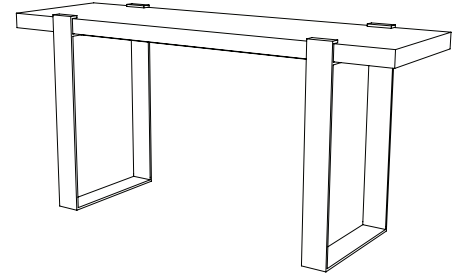

IATESTA
STUDIO

SENTIER COCKTAIL TABLE

15-1609
60"W x 36.75"D x 18.375"H

IATESTA FURNITURE
STUDIO LIGHTING
ACCESSORIES
TEXTILES

CUSTOM SUGGESTIONS

Standard

Standard Corsia Console

With four legs

As a side table v.1

As a side table v.2

As a side table v.3

Hand Made in Maryland
410.604.0360 (P)
410.604.0363 (F)
info@iatestastudio.com
iatestastudio.com

NOTE: Due to variations in printing, the colors shown here cannot absolutely represent true quality and hue. Prior to ordering, please confirm details of this tearsheet and reference finish samples available through your local showroom or sales representative. Line drawings are not drawn to scale.

SENTIER COCKTAIL TABLE

Design Staash\Quinn
15-1609

60"W x 36.75"D x 18.375"H

Top Species: White Oak - Rift Sawn

Top Finish: O311 / Ermine

Base Finish: T215 / Cernobbio Rust

Top measures: 60"W x 36"D x 18"H

Custom sizes and finishes available