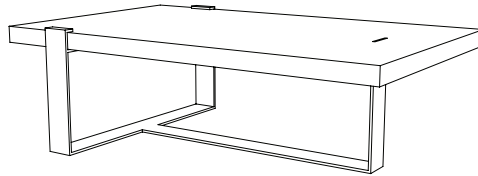

IATESTA  
STUDIO

SENTIER COCKTAIL TABLE

15-1609  
60"W x 36.75"D x 18.375"H

IATESTA FURNITURE  
STUDIO LIGHTING  
ACCESSORIES  
TEXTILES

CUSTOM SUGGESTIONS

Standard

Standard Corsia Console

With four legs

As a side table v.1

As a side table v.2

As a side table v.3

Hand Made in Maryland  
410.604.0360 (P)  
410.604.0363 (F)  
info@iatestastudio.com  
iatestastudio.com

**NOTE:** Due to variations in printing, the colors shown here cannot absolutely represent true quality and hue. Prior to ordering, please confirm details of this tearsheet and reference finish samples available through your local showroom or sales representative. Line drawings are not drawn to scale.

SENTIER COCKTAIL TABLE

Design Staash\Quinn  
15-1609

60"W x 36.75"D x 18.375"H

Top Species: White Oak - Rift Sawn

Top Finish: O312 / Arctic

Base Finish: T310 / Scorched Silver Leaf

Top measures: 60"W x 36"D x 18"H