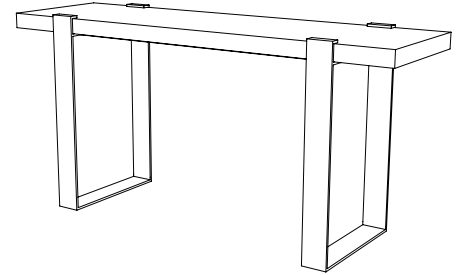

IATESTA  
STUDIO

SENTIER COCKTAIL TABLE

15-1609  
60"W x 36.75"D x 18.375"H

IATESTA FURNITURE  
STUDIO LIGHTING  
ACCESSORIES  
TEXTILES

CUSTOM SUGGESTIONS

Standard

Standard Corsia Console

With four legs

As a side table v.1

As a side table v.2

As a side table v.3

Hand Made in Maryland  
410.604.0360 (P)  
410.604.0363 (F)  
info@iatestastudio.com  
iatestastudio.com

**NOTE:** Due to variations in printing, the colors shown here cannot absolutely represent true quality and hue. Prior to ordering, please confirm details of this tearsheet and reference finish samples available through your local showroom or sales representative. Line drawings are not drawn to scale.

SENTIER COCKTAIL TABLE

Design Staash\Quinn  
15-1609

60"W x 36.75"D x 18.375"H

Top Species: White Oak - Rift Sawn

Top Finish: O312 / Arctic

Base Finish: T310 / Scorched Silver Leaf

Top measures: 60"W x 36"D x 18"H