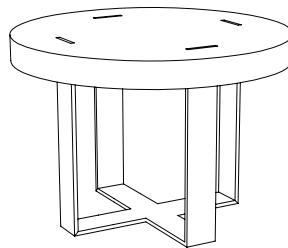

IATESTA  
STUDIO

SENTIER COCKTAIL TABLE

15-1609  
60"W x 36.75"D x 18.375"H

IATESTA FURNITURE  
STUDIO LIGHTING  
ACCESSORIES  
TEXTILES

CUSTOM SUGGESTIONS

Standard

Standard Corsia Console

With four legs

As a side table v.1

As a side table v.2

As a side table v.3

Hand Made in Maryland  
410.604.0360 (P)  
410.604.0363 (F)  
info@iatestastudio.com  
iatestastudio.com

**NOTE:** Due to variations in printing, the colors shown here cannot absolutely represent true quality and hue. Prior to ordering, please confirm details of this tearsheet and reference finish samples available through your local showroom or sales representative. Line drawings are not drawn to scale.

SENTIER COCKTAIL TABLE

Design Staash\Quinn  
15-1609

60"W x 36.75"D x 18.375"H

Top Species: White Oak - Rift Sawn

Top Finish: O312 / Arctic

Base Finish: T310 / Scorched Silver Leaf

Top measures: 60"W x 36"D x 18"H