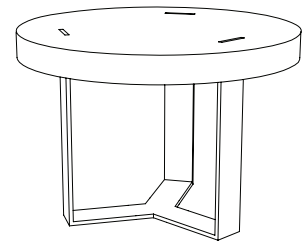

IATESTA  
STUDIO

SENTIER COCKTAIL TABLE

15-1609  
60"W x 36.75"D x 18.375"H

IATESTA FURNITURE  
STUDIO LIGHTING  
ACCESSORIES  
TEXTILES

CUSTOM SUGGESTIONS

Standard

Standard Corsia Console

With four legs

As a side table v.1

As a side table v.2

As a side table v.3

Hand Made in Maryland  
410.604.0360 (P)  
410.604.0363 (F)  
info@iatestastudio.com  
iatestastudio.com

**NOTE:** Due to variations in printing, the colors shown here cannot absolutely represent true quality and hue. Prior to ordering, please confirm details of this tearsheet and reference finish samples available through your local showroom or sales representative. Line drawings are not drawn to scale.

SENTIER COCKTAIL TABLE

Design Staash\Quinn  
15-1609

60"W x 36.75"D x 18.375"H

Top Species: White Oak - Rift Sawn

Top Finish: O312 / Arctic

Base Finish: T310 / Scorched Silver Leaf

Top measures: 60"W x 36"D x 18"H