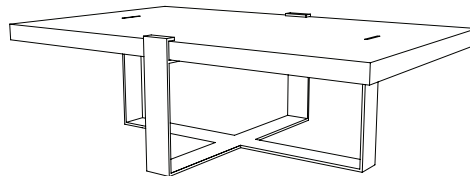

IATESTA  
STUDIO

SENTIER COCKTAIL TABLE

15-1609  
60"W x 36.75"D x 18.375"H

IATESTA FURNITURE  
STUDIO LIGHTING  
ACCESSORIES  
TEXTILES

CUSTOM SUGGESTIONS

Standard

Standard Corsia Console

With four legs

As a side table v.1

As a side table v.2

As a side table v.3

Hand Made in Maryland  
410.604.0360 (P)  
410.604.0363 (F)  
info@iatestastudio.com  
iatestastudio.com

**NOTE:** Due to variations in printing, the colors shown here cannot absolutely represent true quality and hue. Prior to ordering, please confirm details of this tearsheet and reference finish samples available through your local showroom or sales representative. Line drawings are not drawn to scale.

SENTIER COCKTAIL TABLE

Design Staash\Quinn  
15-1609

60"W x 36.75"D x 18.375"H

Top Species: White Oak - Rift Sawn

Top Finish: O312 / Arctic

Base Finish: T310 / Scorched Silver Leaf

Top measures: 60"W x 36"D x 18"H