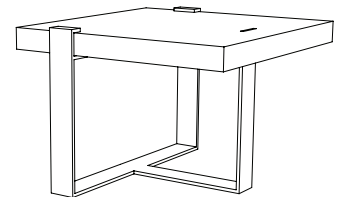

IATESTA  
STUDIO

SENTIER COCKTAIL TABLE

15-1609  
60"W x 36.75"D x 18.375"H

IATESTA FURNITURE  
STUDIO LIGHTING  
ACCESSORIES  
TEXTILES

CUSTOM SUGGESTIONS

Standard

Standard Corsia Console

With four legs

As a side table v.1

As a side table v.2

As a side table v.3

Hand Made in Maryland  
410.604.0360 (P)  
410.604.0363 (F)  
info@iatestastudio.com  
iatestastudio.com

**NOTE:** Due to variations in printing, the colors shown here cannot absolutely represent true quality and hue. Prior to ordering, please confirm details of this tearsheet and reference finish samples available through your local showroom or sales representative. Line drawings are not drawn to scale.

SENTIER COCKTAIL TABLE

Design Staash\Quinn  
15-1609

60"W x 36.75"D x 18.375"H

Top Species: White Oak - Rift Sawn

Top Finish: O312 / Arctic

Base Finish: T310 / Scorched Silver Leaf

Top measures: 60"W x 36"D x 18"H