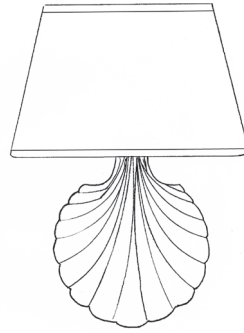

IATESTA
STUDIO

SHELL SCONCE

42-0921
12"W x 6"D x 16.5"H - with shade

Standard

Hand Made in Maryland
410.604.0360 (P)
410.604.0363 (F)
info@iatestastudio.com
iatestastudio.com

NOTE: Due to variations in printing, the colors shown here cannot absolutely represent true quality and hue. Prior to ordering, please confirm details of this tearsheet and reference finish samples available through your local showroom or sales representative. Line drawings are not drawn to scale.

SHELL SCONCE

42-0921

12"W x 6"D x 16.5"H - w/ shade

Hand carved wood

Finish As Shown: Distressed Gray Paint

1 light / medium socket / max wattage 25W

UL Listed

Weight: 2lbs