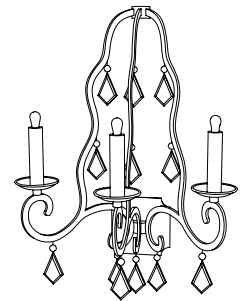

IATESTA
STUDIO

SOLANGE CHANDELIER

41-1201
37" Dia. x 38"H

IATESTA FURNITURE
STUDIO LIGHTING
ACCESSORIES
TEXTILES

CUSTOM SUGGESTIONS

Standard

Two tiers

Add crystal swags

As a sconce v.1

Eliminate crystal

As a sconce v.2

Hand Made in Maryland
410.604.0360 (P)
410.604.0363 (F)
info@iatestastudio.com
iatestastudio.com

NOTE: Due to variations in printing, the colors shown here cannot absolutely represent true quality and hue. Prior to ordering, please confirm details of this tearsheet and reference finish samples available through your local showroom or sales representative. Line drawings are not drawn to scale.

SOLANGE CHANDELIER

41-1201
37" Dia. x 38"H
Finish: L207 / Dusted Gold
Rock Crystal
8 lights / candelabra sockets / max wattage 40W
UL Listed
Weight: 50 lbs
Custom sizes and finishes available