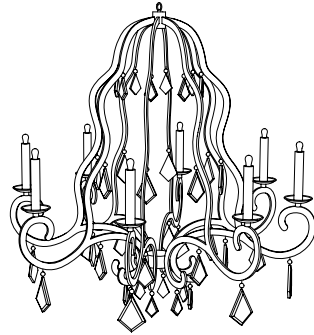

IATESTA
STUDIO

SOLANGE CHANDELIER

41-1201
37" Dia. x 38"H

IATESTA FURNITURE
STUDIO LIGHTING
ACCESSORIES
TEXTILES

CUSTOM SUGGESTIONS

Standard

Two tiers

Add crystal swags

SOLANGE CHANDELIER

41-1201
37" Dia. x 38"H
Finish: L207 / Dusted Gold
Rock Crystal
8 lights / candelabra sockets / max wattage 40W
UL Listed
Weight: 50 lbs
Custom sizes and finishes available