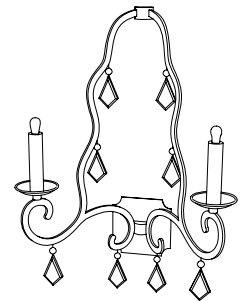

IATESTA
STUDIO

SOLANGE CHANDELIER

41-1201
37" Dia. x 38"H

IATESTA FURNITURE
STUDIO LIGHTING
ACCESSORIES
TEXTILES

CUSTOM SUGGESTIONS

Standard

Two tiers

Add crystal swags

As a sconce v.1

Eliminate crystal

As a sconce v.2

Hand Made in Maryland
410.604.0360 (P)
410.604.0363 (F)
info@iatestastudio.com
iatestastudio.com

NOTE: Due to variations in printing, the colors shown here cannot absolutely represent true quality and hue. Prior to ordering, please confirm details of this tearsheet and reference finish samples available through your local showroom or sales representative. Line drawings are not drawn to scale.

SOLANGE CHANDELIER

41-1201
37" Dia. x 38"H
Finish: L207 / Dusted Gold
Rock Crystal
8 lights / candelabra sockets / max wattage 40W
UL Listed
Weight: 50 lbs
Custom sizes and finishes available