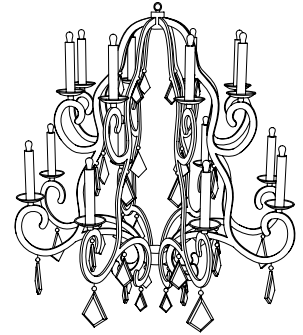

IATESTA
STUDIO

SOLANGE CHANDELIER

41-1201
37" Dia. x 38"H

IATESTA FURNITURE
STUDIO LIGHTING
ACCESSORIES
TEXTILES

CUSTOM SUGGESTIONS

Standard

Two tiers

Add crystal swags

As a sconce v.1

Eliminate crystal

As a sconce v.2

Hand Made in Maryland
410.604.0360 (P)
410.604.0363 (F)
info@iatestastudio.com
iatestastudio.com

NOTE: Due to variations in printing, the colors shown here cannot absolutely represent true quality and hue. Prior to ordering, please confirm details of this tearsheet and reference finish samples available through your local showroom or sales representative. Line drawings are not drawn to scale.

SOLANGE CHANDELIER

41-1201
37" Dia. x 38"H
Finish: L207 / Dusted Gold
Rock Crystal
8 lights / candelabra sockets / max wattage 40W
UL Listed
Weight: 50 lbs
Custom sizes and finishes available