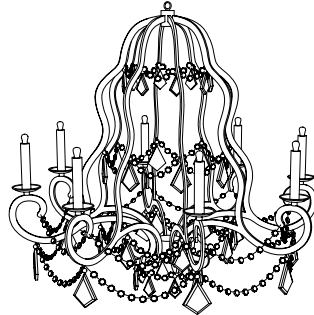

IATESTA
STUDIO

SOLANGE CHANDELIER

41-1201
37" Dia. x 38"H

IATESTA FURNITURE
STUDIO LIGHTING
ACCESSORIES
TEXTILES

CUSTOM SUGGESTIONS

Standard

Two tiers

Add crystal swags

SOLANGE CHANDELIER

41-1201
37" Dia. x 38"H
Finish: L207 / Dusted Gold
Rock Crystal
8 lights / candelabra sockets / max wattage 40W
UL Listed
Weight: 50 lbs
Custom sizes and finishes available