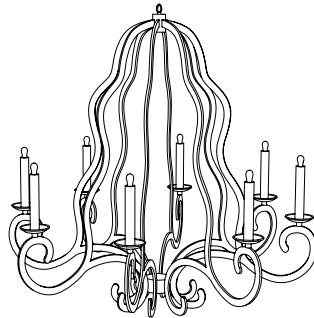

IATESTA
STUDIO

SOLANGE CHANDELIER

41-1201
37" Dia. x 38"H

IATESTA FURNITURE
STUDIO LIGHTING
ACCESSORIES
TEXTILES

CUSTOM SUGGESTIONS

Standard

Two tiers

Add crystal swags

As a sconce v.1

Eliminate crystal

As a sconce v.2

Hand Made in Maryland
410.604.0360 (P)
410.604.0363 (F)
info@iatestastudio.com
iatestastudio.com

NOTE: Due to variations in printing, the colors shown here cannot absolutely represent true quality and hue. Prior to ordering, please confirm details of this tearsheet and reference finish samples available through your local showroom or sales representative. Line drawings are not drawn to scale.

SOLANGE CHANDELIER

41-1201
37" Dia. x 38"H
Finish: L207 / Dusted Gold
Rock Crystal
8 lights / candelabra sockets / max wattage 40W
UL Listed
Weight: 50 lbs
Custom sizes and finishes available