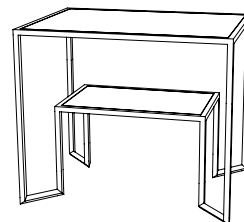

IATESTA  
STUDIO

STEEL & GLASS COCKTAIL TABLE – SIZE I

15-0130-I  
42"W x 30"D x 18"H

CUSTOM SUGGESTIONS

Standard

Standard Size II

Eliminate shelf

As a console

As a side table v.1

As a side table v.2

Hand Made in Maryland  
410.604.0360 (P)  
410.604.0363 (F)  
info@iatestastudio.com  
iatestastudio.com

**NOTE:** Due to variations in printing, the colors shown here cannot absolutely represent true quality and hue. Prior to ordering, please confirm details of this tearsheet and reference finish samples available through your local showroom or sales representative. Line drawings are not drawn to scale.

## STEEL & GLASS COCKTAIL TABLE – SIZE I

15-0130-I

42"W x 30"D x 18"H

Finish: T307 / Tarnished Silver Leaf

One shelf

Top & Shelf: Inset medium antiqued mirror

Custom sizes and finishes available