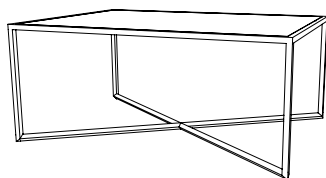

IATESTA  
STUDIO

STEEL & GLASS COCKTAIL TABLE – SIZE I

15-0130-I  
42"W x 30"D x 18"H

CUSTOM SUGGESTIONS

Standard

Standard Size II

Eliminate shelf

As a console

As a side table v.1

As a side table v.2

Hand Made in Maryland  
410.604.0360 (P)  
410.604.0363 (F)  
info@iatestastudio.com  
iatestastudio.com

**NOTE:** Due to variations in printing, the colors shown here cannot absolutely represent true quality and hue. Prior to ordering, please confirm details of this tearsheet and reference finish samples available through your local showroom or sales representative. Line drawings are not drawn to scale.

## STEEL & GLASS COCKTAIL TABLE – SIZE I

15-0130-I

42"W x 30"D x 18"H

Finish: T307 / Tarnished Silver Leaf

One shelf

Top & Shelf: Inset medium antiqued mirror

Custom sizes and finishes available