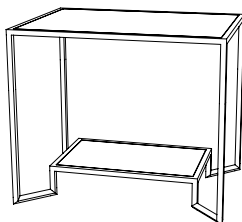

IATESTA  
STUDIO

STEEL & GLASS COCKTAIL TABLE – SIZE I

15-0130-I  
42"W x 30"D x 18"H

CUSTOM SUGGESTIONS

Standard

Standard Size II

Eliminate shelf

As a console

As a side table v.1

As a side table v.2

Hand Made in Maryland  
410.604.0360 (P)  
410.604.0363 (F)  
info@iatestastudio.com  
iatestastudio.com

**NOTE:** Due to variations in printing, the colors shown here cannot absolutely represent true quality and hue. Prior to ordering, please confirm details of this tearsheet and reference finish samples available through your local showroom or sales representative. Line drawings are not drawn to scale.

## STEEL & GLASS COCKTAIL TABLE – SIZE I

15-0130-I

42"W x 30"D x 18"H

Finish: T307 / Tarnished Silver Leaf

One shelf

Top & Shelf: Inset medium antiqued mirror

Custom sizes and finishes available