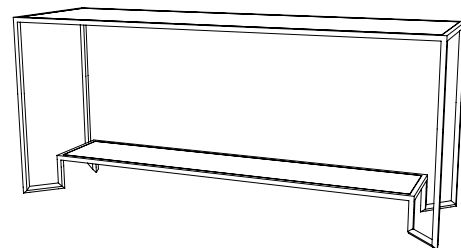

IATESTA  
STUDIO

STEEL & GLASS COCKTAIL TABLE – SIZE I

15-0130-I  
42"W x 30"D x 18"H

CUSTOM SUGGESTIONS

Standard

Standard Size II

Eliminate shelf

As a console

As a side table v.1

As a side table v.2

Hand Made in Maryland  
410.604.0360 (P)  
410.604.0363 (F)  
info@iatestastudio.com  
iatestastudio.com

**NOTE:** Due to variations in printing, the colors shown here cannot absolutely represent true quality and hue. Prior to ordering, please confirm details of this tearsheet and reference finish samples available through your local showroom or sales representative. Line drawings are not drawn to scale.

## STEEL & GLASS COCKTAIL TABLE – SIZE I

15-0130-I

42"W x 30"D x 18"H

Finish: T307 / Tarnished Silver Leaf

One shelf

Top & Shelf: Inset medium antiqued mirror

Custom sizes and finishes available