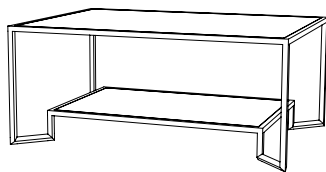

IATESTA  
STUDIO

STEEL & GLASS COCKTAIL TABLE – SIZE I

15-0130-I  
42"W x 30"D x 18"H

CUSTOM SUGGESTIONS

Standard

Standard Size II

Eliminate shelf

As a console

As a side table v.1

As a side table v.2

Hand Made in Maryland  
410.604.0360 (P)  
410.604.0363 (F)  
info@iatestastudio.com  
iatestastudio.com

**NOTE:** Due to variations in printing, the colors shown here cannot absolutely represent true quality and hue. Prior to ordering, please confirm details of this tearsheet and reference finish samples available through your local showroom or sales representative. Line drawings are not drawn to scale.

## STEEL & GLASS COCKTAIL TABLE – SIZE I

15-0130-I

42"W x 30"D x 18"H

Finish: T307 / Tarnished Silver Leaf

One shelf

Top & Shelf: Inset medium antiqued mirror

Custom sizes and finishes available