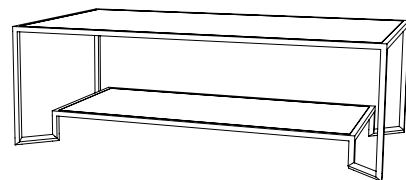

IATESTA  
STUDIO

STEEL & GLASS COCKTAIL TABLE – SIZE I

15-0130-I  
42"W x 30"D x 18"H

CUSTOM SUGGESTIONS

Standard

Standard Size II

Eliminate shelf

As a console

As a side table v.1

As a side table v.2

Hand Made in Maryland  
410.604.0360 (P)  
410.604.0363 (F)  
info@iatestastudio.com  
iatestastudio.com

**NOTE:** Due to variations in printing, the colors shown here cannot absolutely represent true quality and hue. Prior to ordering, please confirm details of this tearsheet and reference finish samples available through your local showroom or sales representative. Line drawings are not drawn to scale.

## STEEL & GLASS COCKTAIL TABLE – SIZE I

15-0130-I

42"W x 30"D x 18"H

Finish: T307 / Tarnished Silver Leaf

One shelf

Top & Shelf: Inset medium antiqued mirror

Custom sizes and finishes available