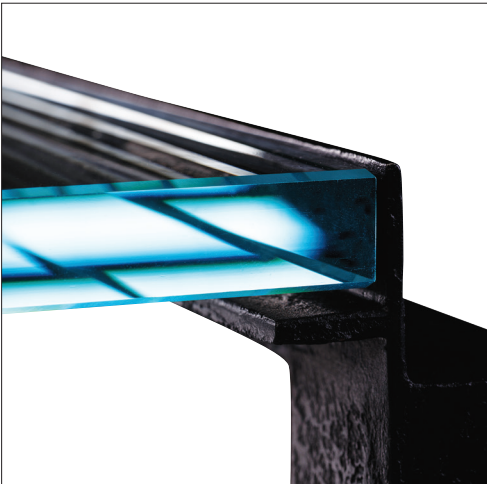

IATESTA
STUDIO

STRUKTUR COCKTAIL TABLE

15-1504
54"W x 31"D x 19"H

IATESTA STUDIO

FURNITURE
LIGHTING
ACCESSORIES
TEXTILES

CUSTOM SUGGESTIONS

Standard

Standard Rotunda Cocktail Table

Eliminate shelf

As a console

As a square cocktail table

As a side table

Hand Made in Maryland
410.604.0360 (P)
410.604.0363 (F)
info@iatestastudio.com
iatestastudio.com

NOTE: Due to variations in printing, the colors shown here cannot absolutely represent true quality and hue. Prior to ordering, please confirm details of this tearsheet and reference finish samples available through your local showroom or sales representative. Line drawings are not drawn to scale.

STRUKTUR COCKTAIL TABLE

Design Staash\Quinn
15-1504

54"W x 31"D x 19"H

Finish: T216 / Forge Black

Top & Shelf: Inset 0.75" thick Starfire glass

Custom sizes and finishes available

iatestastudio.com

All content © by Iatesta Studio