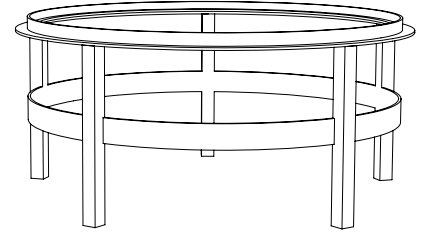

IATESTA
STUDIO

STRUKTUR COCKTAIL TABLE

15-1504
54"W x 31"D x 19"H

IATESTA STUDIO

FURNITURE
LIGHTING
ACCESSORIES
TEXTILES

CUSTOM SUGGESTIONS

Standard

Standard Rotunda Cocktail Table

Eliminate shelf

As a console

As a square cocktail table

As a side table

Hand Made in Maryland
410.604.0360 (P)
410.604.0363 (F)
info@iatestastudio.com
iatestastudio.com

NOTE: Due to variations in printing, the colors shown here cannot absolutely represent true quality and hue. Prior to ordering, please confirm details of this tearsheet and reference finish samples available through your local showroom or sales representative. Line drawings are not drawn to scale.

STRUKTUR COCKTAIL TABLE

Design Staash\Quinn
15-1504

54"W x 31"D x 19"H

Finish: T216 / Forge Black

Top & Shelf: Inset 0.75" thick Starfire glass

Custom sizes and finishes available

iatestastudio.com

All content © by Iatesta Studio