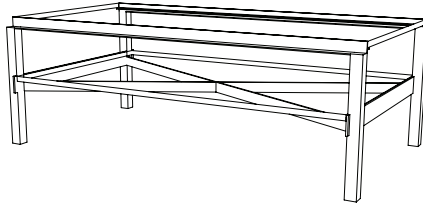

IATESTA
STUDIO

STRUKTUR COCKTAIL TABLE

15-1504
54"W x 31"D x 19"H

IATESTA STUDIO

FURNITURE
LIGHTING
ACCESSORIES
TEXTILES

CUSTOM SUGGESTIONS

Standard

Standard Rotunda Cocktail Table

Eliminate shelf

As a console

As a square cocktail table

As a side table

Hand Made in Maryland
410.604.0360 (P)
410.604.0363 (F)
info@iatestastudio.com
iatestastudio.com

NOTE: Due to variations in printing, the colors shown here cannot absolutely represent true quality and hue. Prior to ordering, please confirm details of this tearsheet and reference finish samples available through your local showroom or sales representative. Line drawings are not drawn to scale.

STRUKTUR COCKTAIL TABLE

Design Staash\Quinn
15-1504

54"W x 31"D x 19"H

Finish: T216 / Forge Black

Top & Shelf: Inset 0.75" thick Starfire glass

Custom sizes and finishes available

iatestastudio.com

All content © by Iatesta Studio