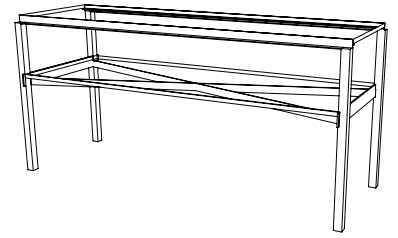

IATESTA
STUDIO

STRUKTUR COCKTAIL TABLE

15-1504
54"W x 31"D x 19"H

IATESTA STUDIO

FURNITURE
LIGHTING
ACCESSORIES
TEXTILES

CUSTOM SUGGESTIONS

Standard

Standard Rotunda Cocktail Table

Eliminate shelf

As a console

As a square cocktail table

As a side table

Hand Made in Maryland
410.604.0360 (P)
410.604.0363 (F)
info@iatestastudio.com
iatestastudio.com

NOTE: Due to variations in printing, the colors shown here cannot absolutely represent true quality and hue. Prior to ordering, please confirm details of this tearsheet and reference finish samples available through your local showroom or sales representative. Line drawings are not drawn to scale.

STRUKTUR COCKTAIL TABLE

Design Staash\Quinn
15-1504

54"W x 31"D x 19"H

Finish: T216 / Forge Black

Top & Shelf: Inset 0.75" thick Starfire glass

Custom sizes and finishes available

iatestastudio.com

All content © by Iatesta Studio