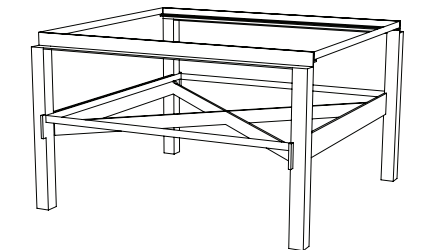

IATESTA
STUDIO

STRUKTUR COCKTAIL TABLE

15-1504
54"W x 31"D x 19"H

IATESTA STUDIO

FURNITURE
LIGHTING
ACCESSORIES
TEXTILES

CUSTOM SUGGESTIONS

Standard

Standard Rotunda Cocktail Table

Eliminate shelf

As a console

As a square cocktail table

As a side table

Hand Made in Maryland
410.604.0360 (P)
410.604.0363 (F)
info@iatestastudio.com
iatestastudio.com

NOTE: Due to variations in printing, the colors shown here cannot absolutely represent true quality and hue. Prior to ordering, please confirm details of this tearsheet and reference finish samples available through your local showroom or sales representative. Line drawings are not drawn to scale.

STRUKTUR COCKTAIL TABLE

Design Staash\Quinn
15-1504

54"W x 31"D x 19"H

Finish: T216 / Forge Black

Top & Shelf: Inset 0.75" thick Starfire glass

Custom sizes and finishes available

iatestastudio.com

All content © by Iatesta Studio