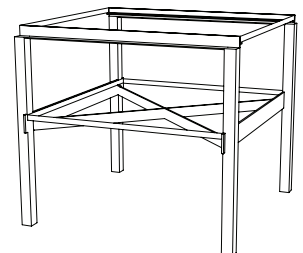

IATESTA
STUDIO

STRUKTUR COCKTAIL TABLE

15-1504
54"W x 31"D x 19"H

IATESTA STUDIO

FURNITURE
LIGHTING
ACCESSORIES
TEXTILES

CUSTOM SUGGESTIONS

Standard

Standard Rotunda Cocktail Table

Eliminate shelf

As a console

As a square cocktail table

As a side table

Hand Made in Maryland
410.604.0360 (P)
410.604.0363 (F)
info@iatestastudio.com
iatestastudio.com

NOTE: Due to variations in printing, the colors shown here cannot absolutely represent true quality and hue. Prior to ordering, please confirm details of this tearsheet and reference finish samples available through your local showroom or sales representative. Line drawings are not drawn to scale.

STRUKTUR COCKTAIL TABLE

Design Staash\Quinn
15-1504

54"W x 31"D x 19"H

Finish: T216 / Forge Black

Top & Shelf: Inset 0.75" thick Starfire glass

Custom sizes and finishes available

iatestastudio.com

All content © by Iatesta Studio