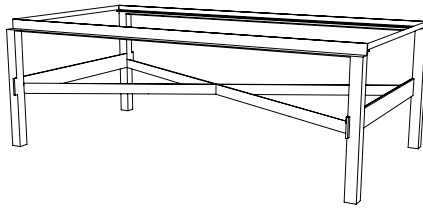

IATESTA
STUDIO

STRUKTUR COCKTAIL TABLE

15-1504
54"W x 31"D x 19"H

IATESTA STUDIO

FURNITURE
LIGHTING
ACCESSORIES
TEXTILES

CUSTOM SUGGESTIONS

Standard

Standard Rotunda Cocktail Table

Eliminate shelf

As a console

As a square cocktail table

As a side table

Hand Made in Maryland
410.604.0360 (P)
410.604.0363 (F)
info@iatestastudio.com
iatestastudio.com

NOTE: Due to variations in printing, the colors shown here cannot absolutely represent true quality and hue. Prior to ordering, please confirm details of this tearsheet and reference finish samples available through your local showroom or sales representative. Line drawings are not drawn to scale.

STRUKTUR COCKTAIL TABLE

Design Staash\Quinn
15-1504

54"W x 31"D x 19"H

Finish: T216 / Forge Black

Top & Shelf: Inset 0.75" thick Starfire glass

Custom sizes and finishes available

iatestastudio.com

All content © by Iatesta Studio