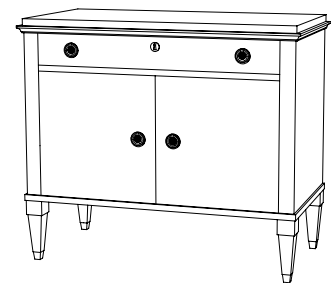

IATESTA  
STUDIO

SWEDISH COMMUNE - SIZE I

31-9812-I  
36"W x 18"D x 31"H

CUSTOM SUGGESTIONS

Standard

Standard Size II

Two top drawers

As a cabinet v.1

As a cabinet v.2

As a cabinet v.3

SWEDISH COMMODOE - SIZE I

31-9812-I

36"W x 18"D x 31"H

Species: Ash

Finish: A201 / Driftwood

Legs: Polished nickel ferrules

Three drawers, planked bottoms

Hardware: Polished nickel

Back: Planked

Piece made to go against a wall

Custom sizes and finishes available

Collection of complimentary Swedish cabinetry and tables available standard