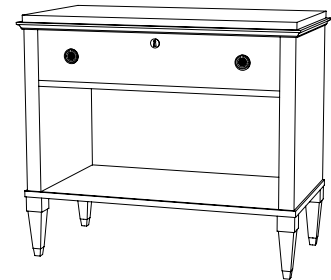

IATESTA  
STUDIO

SWEDISH COMMUNE - SIZE I

31-9812-I  
36"W x 18"D x 31"H

CUSTOM SUGGESTIONS

Standard

Standard Size II

Two top drawers

As a cabinet v.1

As a cabinet v.2

As a cabinet v.3

SWEDISH COMMODOE - SIZE I

31-9812-I

36"W x 18"D x 31"H

Species: Ash

Finish: A201 / Driftwood

Legs: Polished nickel ferrules

Three drawers, planked bottoms

Hardware: Polished nickel

Back: Planked

Piece made to go against a wall

Custom sizes and finishes available

Collection of complimentary Swedish cabinetry and tables available standard