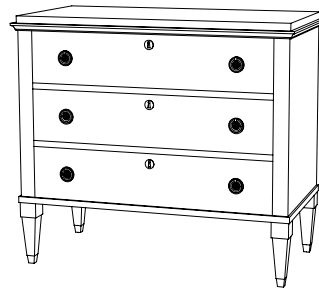

IATESTA  
STUDIO

SWEDISH COMMUNE - SIZE I

31-9812-I  
36"W x 18"D x 31"H

CUSTOM SUGGESTIONS

Standard

Standard Size II

Two top drawers

As a cabinet v.1

As a cabinet v.2

As a cabinet v.3

SWEDISH COMMODOE - SIZE I

31-9812-I

36"W x 18"D x 31"H

Species: Ash

Finish: A201 / Driftwood

Legs: Polished nickel ferrules

Three drawers, planked bottoms

Hardware: Polished nickel

Back: Planked

Piece made to go against a wall

Custom sizes and finishes available

Collection of complimentary Swedish cabinetry and tables available standard