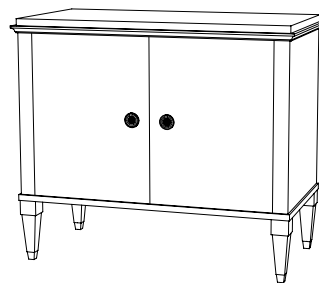

IATESTA  
STUDIO

SWEDISH COMMUNE - SIZE I

31-9812-I  
36"W x 18"D x 31"H

CUSTOM SUGGESTIONS

Standard

Standard Size II

Two top drawers

As a cabinet v.1

As a cabinet v.2

As a cabinet v.3

SWEDISH COMMODOE - SIZE I

31-9812-I

36"W x 18"D x 31"H

Species: Ash

Finish: A201 / Driftwood

Legs: Polished nickel ferrules

Three drawers, planked bottoms

Hardware: Polished nickel

Back: Planked

Piece made to go against a wall

Custom sizes and finishes available

Collection of complimentary Swedish cabinetry and tables available standard