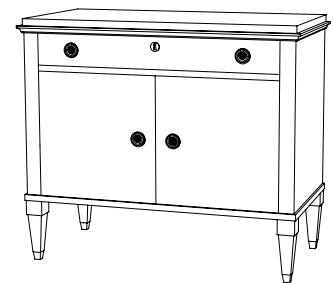

## CUSTOM SUGGESTIONS

Standard

Standard Size II

Two top drawers

As a cabinet v.1

As a cabinet v.2

As a cabinet v.3

Hand Made in Maryland  
410.604.0360 (P)  
410.604.0363 (F)  
info@iatestastudio.com  
iatestastudio.com