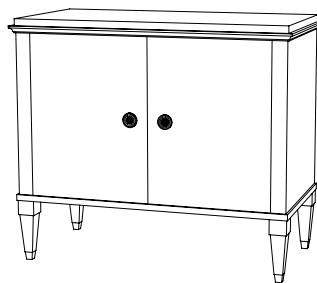

IATESTA  
STUDIO

SWEDISH COMMUNE - SIZE I

31-9812-I  
36"W x 18"D x 31"H

## CUSTOM SUGGESTIONS

Standard

Standard Size II

Two top drawers

As a cabinet v.1

As a cabinet v.2

As a cabinet v.3

Hand Made in Maryland  
410.604.0360 (P)  
410.604.0363 (F)  
info@iatestastudio.com  
iatestastudio.com