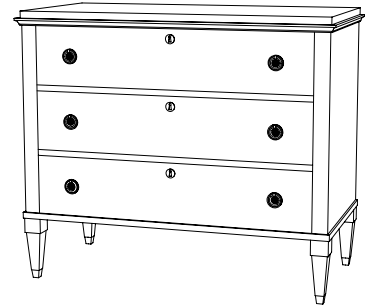

Standard Size II