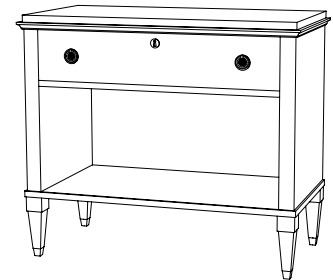

## CUSTOM SUGGESTIONS

Standard

Standard Size II

Two top drawers

As a cabinet v.1

As a cabinet v.2

As a cabinet v.3

Hand Made in Maryland  
410.604.0360 (P)  
410.604.0363 (F)  
info@iatestastudio.com  
iatestastudio.com