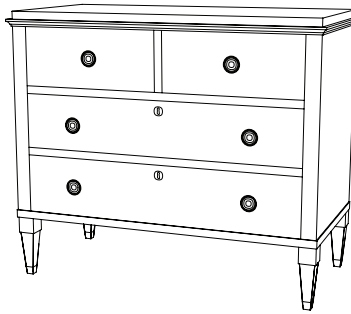

IATESTA
STUDIO

SWEDISH COMMUNE - SIZE II

31-9812-II
40"W x 20"D x 34"H

IATESTA STUDIO

FURNITURE
LIGHTING
ACCESSORIES
TEXTILES

CUSTOM SUGGESTIONS

Standard

Standard - Size I

Two top drawers

With one drawer and an open shelf

As a cabinet v.1

As a cabinet v.2

SWEDISH COMMUNE - SIZE II

31-9812-II

40"W x 20"D x 34"H

Species: Painted

Finish: PF308 / Danish Gray

Legs: Antiqued brass ferrules

Three drawers, planked bottoms

Hardware: Antiqued brass

Back: Planked

Piece made to go against a wall

Custom sizes and finishes available

Collection of complimentary Swedish cabinetry and tables available standard