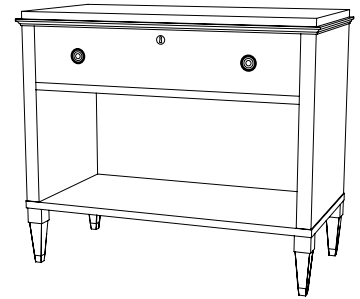

IATESTA
STUDIO

SWEDISH COMMUNE - SIZE II

31-9812-II
40"W x 20"D x 34"H

IATESTA STUDIO

FURNITURE
LIGHTING
ACCESSORIES
TEXTILES

CUSTOM SUGGESTIONS

Standard

Standard - Size I

Two top drawers

With one drawer and an open shelf

As a cabinet v.1

As a cabinet v.2

SWEDISH COMMUNE - SIZE II

31-9812-II

40"W x 20"D x 34"H

Species: Painted

Finish: PF308 / Danish Gray

Legs: Antiqued brass ferrules

Three drawers, planked bottoms

Hardware: Antiqued brass

Back: Planked

Piece made to go against a wall

Custom sizes and finishes available

Collection of complimentary Swedish cabinetry and tables available standard