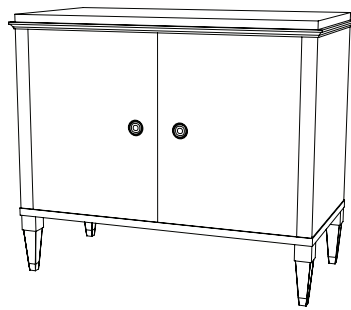

IATESTA
STUDIO

SWEDISH COMMUNE - SIZE II

31-9812-II
40"W x 20"D x 34"H

IATESTA STUDIO

FURNITURE
LIGHTING
ACCESSORIES
TEXTILES

CUSTOM SUGGESTIONS

Standard

Standard - Size I

Two top drawers

With one drawer and an open shelf

As a cabinet v.1

As a cabinet v.2

SWEDISH COMMUNE - SIZE II

31-9812-II

40"W x 20"D x 34"H

Species: Painted

Finish: PF308 / Danish Gray

Legs: Antiqued brass ferrules

Three drawers, planked bottoms

Hardware: Antiqued brass

Back: Planked

Piece made to go against a wall

Custom sizes and finishes available

Collection of complimentary Swedish cabinetry and tables available standard