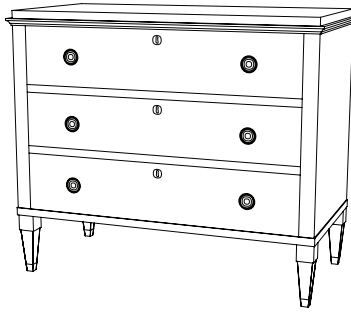

IATESTA
STUDIO

SWEDISH COMMUNE - SIZE II

31-9812-II
40"W x 20"D x 34"H

IATESTA STUDIO

FURNITURE
LIGHTING
ACCESSORIES
TEXTILES

CUSTOM SUGGESTIONS

Standard

Standard - Size I

Two top drawers

With one drawer and an open shelf

As a cabinet v.1

As a cabinet v.2

SWEDISH COMMUNE - SIZE II

31-9812-II

40"W x 20"D x 34"H

Species: Painted

Finish: PF308 / Danish Gray

Legs: Antiqued brass ferrules

Three drawers, planked bottoms

Hardware: Antiqued brass

Back: Planked

Piece made to go against a wall

Custom sizes and finishes available

Collection of complimentary Swedish cabinetry and tables available standard