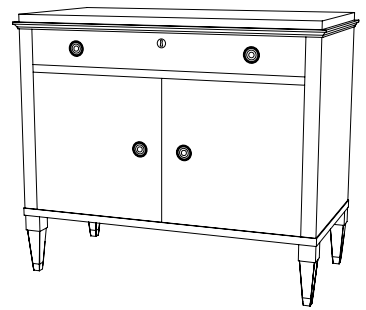

IATESTA
STUDIO

SWEDISH COMMUNE - SIZE II

31-9812-II
40"W x 20"D x 34"H

IATESTA STUDIO

FURNITURE
LIGHTING
ACCESSORIES
TEXTILES

CUSTOM SUGGESTIONS

Standard

Standard - Size I

Two top drawers

With one drawer and an open shelf

As a cabinet v.1

As a cabinet v.2

SWEDISH COMMUNE - SIZE II

31-9812-II

40"W x 20"D x 34"H

Species: Painted

Finish: PF308 / Danish Gray

Legs: Antiqued brass ferrules

Three drawers, planked bottoms

Hardware: Antiqued brass

Back: Planked

Piece made to go against a wall

Custom sizes and finishes available

Collection of complimentary Swedish cabinetry and tables available standard