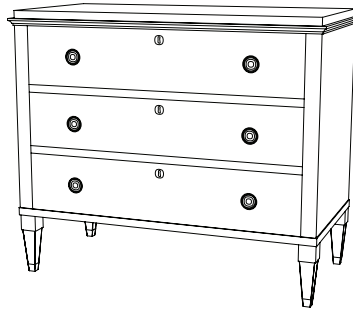

IATESTA  
STUDIO

SWEDISH COMMUNE - SIZE II

31-9812-II  
40"W x 20"D x 34"H

## CUSTOM SUGGESTIONS

Standard

Standard - Size I

Two top drawers

With one drawer and an open shelf

As a cabinet v.1

As a cabinet v.2

Hand Made in Maryland  
410.604.0360 (P)  
410.604.0363 (F)  
info@iatestastudio.com  
iatestastudio.com

## SWEDISH COMMUNE - SIZE II

31-9812-II

40"W x 20"D x 34"H

Species: Walnut

Finish: W211 / Lochleven

Legs: Antiqued brass ferrules

Three drawers, planked bottoms

Hardware: Antiqued brass