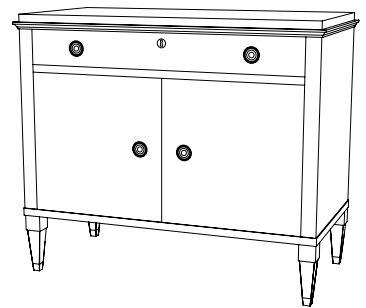

IATESTA  
STUDIO

SWEDISH COMMUNE - SIZE II

31-9812-II  
40"W x 20"D x 34"H

## CUSTOM SUGGESTIONS

Standard

Standard - Size I

Two top drawers

With one drawer and an open shelf

As a cabinet v.1

As a cabinet v.2

Hand Made in Maryland  
410.604.0360 (P)  
410.604.0363 (F)  
info@iatestastudio.com  
iatestastudio.com

## SWEDISH COMMUNE - SIZE II

31-9812-II

40"W x 20"D x 34"H

Species: Walnut

Finish: W211 / Lochleven

Legs: Antiqued brass ferrules

Three drawers, planked bottoms

Hardware: Antiqued brass