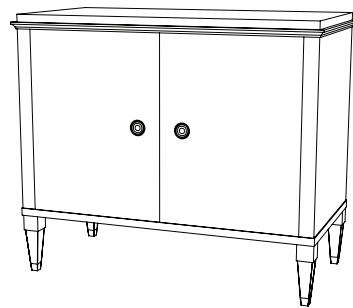

IATESTA  
STUDIO

SWEDISH COMMUNE - SIZE II

31-9812-II  
40"W x 20"D x 34"H

## CUSTOM SUGGESTIONS

Standard

Standard - Size I

Two top drawers

With one drawer and an open shelf

As a cabinet v.1

As a cabinet v.2

Hand Made in Maryland  
410.604.0360 (P)  
410.604.0363 (F)  
info@iatestastudio.com  
iatestastudio.com

## SWEDISH COMMUNE - SIZE II

31-9812-II

40"W x 20"D x 34"H

Species: Walnut

Finish: W211 / Lochleven

Legs: Antiqued brass ferrules

Three drawers, planked bottoms

Hardware: Antiqued brass