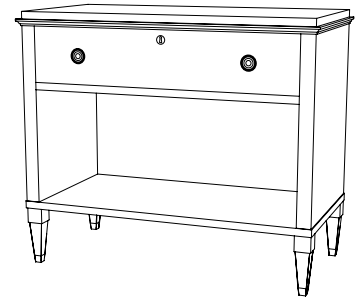

IATESTA  
STUDIO

SWEDISH COMMUNE - SIZE II

31-9812-II  
40"W x 20"D x 34"H

## CUSTOM SUGGESTIONS

Standard

Standard - Size I

Two top drawers

With one drawer and an open shelf

As a cabinet v.1

As a cabinet v.2

Hand Made in Maryland  
410.604.0360 (P)  
410.604.0363 (F)  
info@iatestastudio.com  
iatestastudio.com

## SWEDISH COMMUNE - SIZE II

31-9812-II

40"W x 20"D x 34"H

Species: Walnut

Finish: W211 / Lochleven

Legs: Antiqued brass ferrules

Three drawers, planked bottoms

Hardware: Antiqued brass