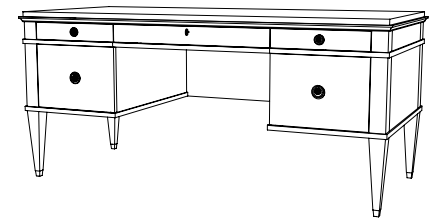

IATESTA  
STUDIO

SWEDISH CONSOLE

13-0016  
72"W x 20"D x 33"H

IATESTA FURNITURE  
STUDIO LIGHTING  
ACCESSORIES  
TEXTILES

CUSTOM SUGGESTIONS

Standard

Standard Swedish Writing Desk

Eliminate shelf

Standard Swedish Desk

As a dining table

Standard Swedish Night Table

SWEDISH CONSOLE

13-0016

72"W x 20"D x 33"H

Species: Walnut

Finish: W208 / Italian Walnut on Walnut

Legs: Polished nickel ferrules

Two drawers on one width side

Hardware: Polished nickel

One shelf

Finished to float in a room

Custom sizes and finishes available

Collection of complimentary Swedish cabinetry and tables available standard