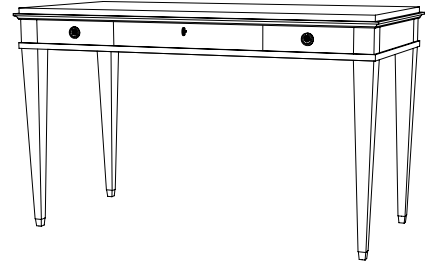

IATESTA  
STUDIO

SWEDISH CONSOLE

13-0016  
72"W x 20"D x 33"H

IATESTA FURNITURE  
STUDIO LIGHTING  
ACCESSORIES  
TEXTILES

CUSTOM SUGGESTIONS

Standard

Standard Swedish Writing Desk

Eliminate shelf

Standard Swedish Desk

As a dining table

Standard Swedish Night Table

SWEDISH CONSOLE

13-0016

72"W x 20"D x 33"H

Species: Walnut

Finish: W208 / Italian Walnut on Walnut

Legs: Polished nickel ferrules

Two drawers on one width side

Hardware: Polished nickel

One shelf

Finished to float in a room

Custom sizes and finishes available

Collection of complimentary Swedish cabinetry and tables available standard