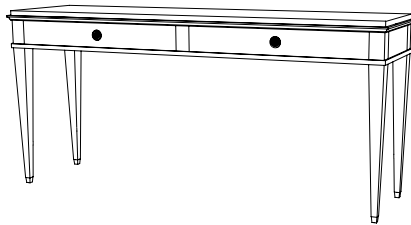

IATESTA  
STUDIO

SWEDISH CONSOLE

13-0016  
72"W x 20"D x 33"H

IATESTA FURNITURE  
STUDIO LIGHTING  
ACCESSORIES  
TEXTILES

CUSTOM SUGGESTIONS

Standard

Standard Swedish Writing Desk

Eliminate shelf

Standard Swedish Desk

As a dining table

Standard Swedish Night Table

SWEDISH CONSOLE

13-0016

72"W x 20"D x 33"H

Species: Walnut

Finish: W208 / Italian Walnut on Walnut

Legs: Polished nickel ferrules

Two drawers on one width side

Hardware: Polished nickel

One shelf

Finished to float in a room

Custom sizes and finishes available

Collection of complimentary Swedish cabinetry and tables available standard