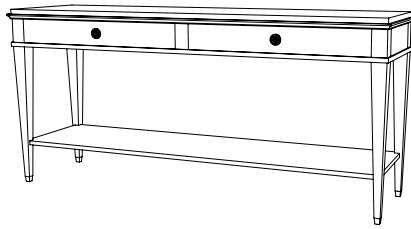

IATESTA  
STUDIO

SWEDISH CONSOLE

13-0016  
72"W x 20"D x 33"H

IATESTA FURNITURE  
STUDIO LIGHTING  
ACCESSORIES  
TEXTILES

CUSTOM SUGGESTIONS

Standard

Standard Swedish Writing Desk

Eliminate shelf

Standard Swedish Desk

As a dining table

Standard Swedish Night Table

SWEDISH CONSOLE

13-0016

72"W x 20"D x 33"H

Species: Walnut

Finish: W208 / Italian Walnut on Walnut

Legs: Polished nickel ferrules

Two drawers on one width side

Hardware: Polished nickel

One shelf

Finished to float in a room

Custom sizes and finishes available

Collection of complimentary Swedish cabinetry and tables available standard