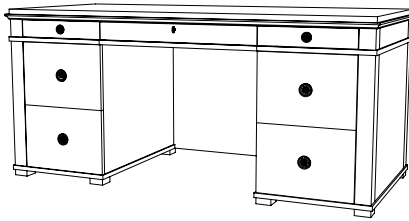

Add drawers