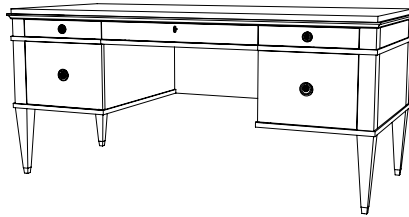

IATESTA

FURNITURE
LIGHTING
ACCESSORIES
TEXTILES

STUDIO

CUSTOM SUGGESTIONS

Standard