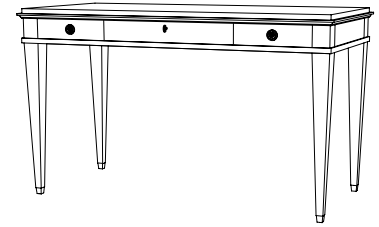

Standard Swedish Writing Desk