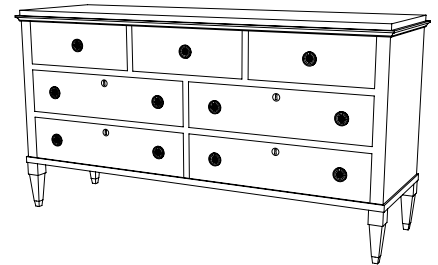

IATESTA  
STUDIO

SWEDISH DESK

12-0723  
66"W x 30"D x 30"H

## CUSTOM SUGGESTIONS

Standard

Standard Swedish Writing Desk

Add drawers

Standard Swedish Console

As a partners desk

Standard Swedish Dresser

## SWEDISH DESK

12-0723

66"W x 30"D x 30"H

Species: Butter Walnut

Finish: BW301 / Weatherly

Legs: Antiqued brass ferrules

Five drawers on one width side, center drawer with a drop-down face

Bottom drawers accommodate hanging files