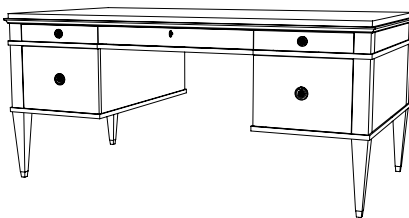

IATESTA  
STUDIO

SWEDISH DESK

12-0723  
66"W x 30"D x 30"H

## CUSTOM SUGGESTIONS

Standard

Standard Swedish Writing Desk

Add drawers

Standard Swedish Console

As a partners desk

Standard Swedish Dresser

## SWEDISH DESK

12-0723

66"W x 30"D x 30"H

Species: Butter Walnut

Finish: BW301 / Weatherly

Legs: Antiqued brass ferrules

Five drawers on one width side, center drawer with a drop-down face

Bottom drawers accommodate hanging files