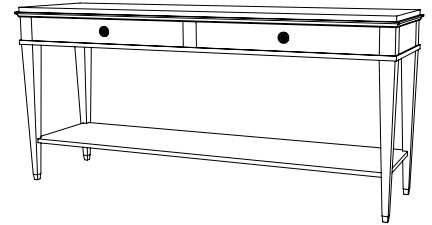

IATESTA  
STUDIO

SWEDISH DESK

12-0723  
66"W x 30"D x 30"H

## CUSTOM SUGGESTIONS

Standard

Standard Swedish Writing Desk

Add drawers

Standard Swedish Console

As a partners desk

Standard Swedish Dresser

## SWEDISH DESK

12-0723

66"W x 30"D x 30"H

Species: Butter Walnut

Finish: BW301 / Weatherly

Legs: Antiqued brass ferrules

Five drawers on one width side, center drawer with a drop-down face

Bottom drawers accommodate hanging files