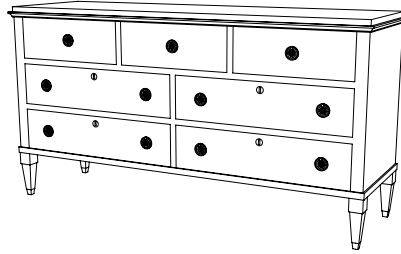

IATESTA
STUDIO

SWEDISH DRESSER

31-0108
64"W x 20"D x 34"H

iatestastudio.com

All content © by Iatesta Studio

IATESTA STUDIO

FURNITURE
LIGHTING
ACCESSORIES
TEXTILES

CUSTOM SUGGESTIONS

Standard

Swedish Commode Size II

As a cabinet v.1

Standard Swedish Bureau

As a cabinet v.2

Standard Swedish Sernanier

SWEDISH DRESSER

31-0108

64"W x 20"D x 34"H

Species: Walnut

Finish: W202 / Fairmont

Legs: Antiqued brass ferrules

Seven drawers, planked bottoms

Hardware: Antiqued brass

Back: Planked

Piece made to go against a wall