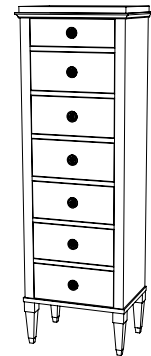

IATESTA
STUDIO

SWEDISH DRESSER

31-0108
64"W x 20"D x 34"H

iatestastudio.com

All content © by Iatesta Studio

IATESTA STUDIO

FURNITURE
LIGHTING
ACCESSORIES
TEXTILES

CUSTOM SUGGESTIONS

Standard

Swedish Commode Size II

As a cabinet v.1

Standard Swedish Bureau

As a cabinet v.2

Standard Swedish Sernanier

SWEDISH DRESSER

31-0108

64"W x 20"D x 34"H

Species: Walnut

Finish: W202 / Fairmont

Legs: Antiqued brass ferrules

Seven drawers, planked bottoms

Hardware: Antiqued brass

Back: Planked

Piece made to go against a wall