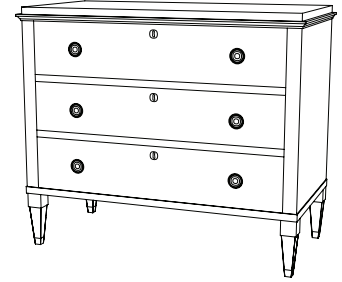

IATESTA
STUDIO

SWEDISH DRESSER

31-0108
64"W x 20"D x 34"H

iatestastudio.com

All content © by Iatesta Studio

IATESTA STUDIO

FURNITURE
LIGHTING
ACCESSORIES
TEXTILES

CUSTOM SUGGESTIONS

Standard

Swedish Commode Size II

As a cabinet v.1

Standard Swedish Bureau

As a cabinet v.2

Standard Swedish Sernanier

SWEDISH DRESSER

31-0108

64"W x 20"D x 34"H

Species: Walnut

Finish: W202 / Fairmont

Legs: Antiqued brass ferrules

Seven drawers, planked bottoms

Hardware: Antiqued brass

Back: Planked

Piece made to go against a wall