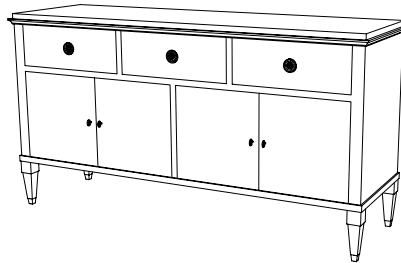

IATESTA
STUDIO

SWEDISH DRESSER

31-0108
64"W x 20"D x 34"H

iatestastudio.com

All content © by Iatesta Studio

IATESTA STUDIO

FURNITURE
LIGHTING
ACCESSORIES
TEXTILES

CUSTOM SUGGESTIONS

Standard

Swedish Commode Size II

As a cabinet v.1

Standard Swedish Bureau

As a cabinet v.2

Standard Swedish Sernanier

SWEDISH DRESSER

31-0108

64"W x 20"D x 34"H

Species: Walnut

Finish: W202 / Fairmont

Legs: Antiqued brass ferrules

Seven drawers, planked bottoms

Hardware: Antiqued brass

Back: Planked

Piece made to go against a wall