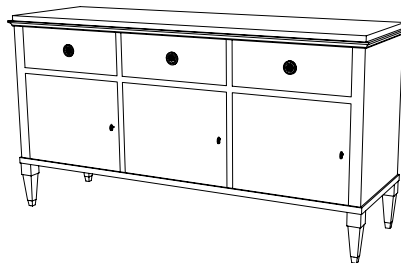

IATESTA
STUDIO

SWEDISH DRESSER

31-0108
64"W x 20"D x 34"H

iatestastudio.com

All content © by Iatesta Studio

IATESTA STUDIO

FURNITURE
LIGHTING
ACCESSORIES
TEXTILES

CUSTOM SUGGESTIONS

Standard

Swedish Commode Size II

As a cabinet v.1

Standard Swedish Bureau

As a cabinet v.2

Standard Swedish Sernanier

SWEDISH DRESSER

31-0108

64"W x 20"D x 34"H

Species: Walnut

Finish: W202 / Fairmont

Legs: Antiqued brass ferrules

Seven drawers, planked bottoms

Hardware: Antiqued brass

Back: Planked

Piece made to go against a wall