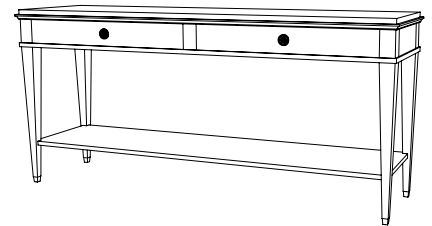

IATESTA  
STUDIO

SWEDISH WRITING DESK

12-9912  
50"W x 24"D x 30"H

## CUSTOM SUGGESTIONS

Standard

Standard Swedish Desk

Add drawer

Standard Swedish Console

As a dining table

Standard Swedish Night Table

Hand Made in Maryland  
410.604.0360 (P)  
410.604.0363 (F)  
info@iatestastudio.com  
iatestastudio.com