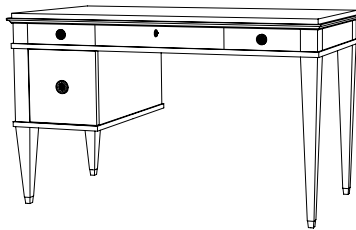

IATESTA

FURNITURE
LIGHTING
ACCESSORIES
TEXTILES

STUDIO

CUSTOM SUGGESTIONS

Add drawer

Hand Made in Maryland
410.604.0360 (P)
410.604.0363 (F)
info@iatestastudio.com
iatestastudio.com

NOTE: Due to variations in printing, the colors shown here cannot absolutely represent true quality and hue. Prior to ordering, please confirm details of this tearsheet and reference finish samples available through your local showroom or sales representative. Line drawings are not drawn to scale.

SWEDISH WRITING DESK

12-9912

50"W x 24"D x 30"H

Species: Cherry

Finish: C203 / Swedish Fruitwood

Legs: Antiqued brass ferrules

Three drawers on one width side

Hardware: Antiqued brass

Finished to float in a room

Custom sizes and finishes available

Collection of complimentary Swedish cabinetry and tables available standard