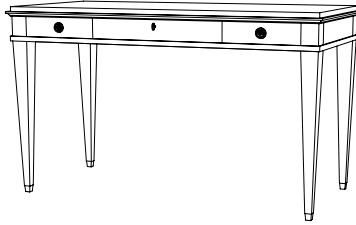

IATESTA

FURNITURE
LIGHTING
ACCESSORIES
TEXTILES

STUDIO

CUSTOM SUGGESTIONS

Standard