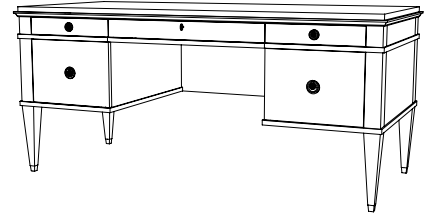

Standard Swedish Desk