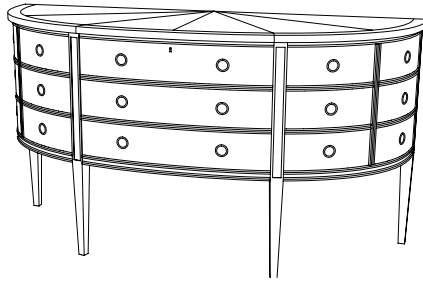

IATESTA
STUDIO

TALBOT SIDEBOARD

32-0506
66"W x 24"D x 36"H

IATESTA FURNITURE LIGHTING ACCESSORIES TEXTILES STUDIO

CUSTOM SUGGESTIONS

Standard

As a rectangle

As a console

Wider with additional leg

As a demi lune

With more drawers

Hand Made in Maryland
410.604.0360 (P)
410.604.0363 (F)
info@iatestastudio.com
iatestastudio.com

NOTE: Due to variations in printing, the colors shown here cannot absolutely represent true quality and hue. Prior to ordering, please confirm details of this tearsheet and reference finish samples available through your local showroom or sales representative. Line drawings are not drawn to scale.

TALBOT SIDEBOARD

32-0506

66"W x 24"D x 36"H

Combination Finish

Cabinet Finish: Antiqued Paint - As Shown

Top Finish: As Shown on Cherry

Top: Inset pie-cut

Center: Three drawers, solid bottoms