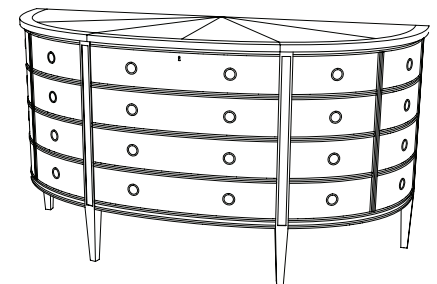

IATESTA
STUDIO

TALBOT SIDEBOARD

32-0506
66"W x 24"D x 36"H

IATESTA FURNITURE LIGHTING ACCESSORIES TEXTILES STUDIO

CUSTOM SUGGESTIONS

Standard

As a rectangle

As a console

Wider with additional leg

As a demi lune

With more drawers

Hand Made in Maryland
410.604.0360 (P)
410.604.0363 (F)
info@iatestastudio.com
iatestastudio.com

NOTE: Due to variations in printing, the colors shown here cannot absolutely represent true quality and hue. Prior to ordering, please confirm details of this tearsheet and reference finish samples available through your local showroom or sales representative. Line drawings are not drawn to scale.

TALBOT SIDEBOARD

32-0506

66"W x 24"D x 36"H

Combination Finish

Cabinet Finish: Antiqued Paint - As Shown

Top Finish: As Shown on Cherry

Top: Inset pie-cut

Center: Three drawers, solid bottoms