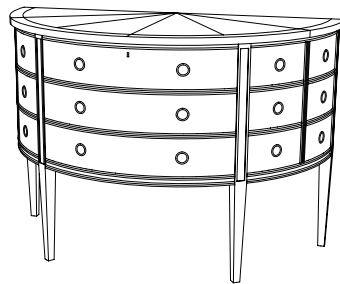

IATESTA
STUDIO

TALBOT SIDEBOARD

32-0506
66"W x 24"D x 36"H

IATESTA FURNITURE LIGHTING ACCESSORIES TEXTILES STUDIO

CUSTOM SUGGESTIONS

Standard

As a rectangle

As a console

Wider with additional leg

As a demi lune

With more drawers

Hand Made in Maryland
410.604.0360 (P)
410.604.0363 (F)
info@iatestastudio.com
iatestastudio.com

NOTE: Due to variations in printing, the colors shown here cannot absolutely represent true quality and hue. Prior to ordering, please confirm details of this tearsheet and reference finish samples available through your local showroom or sales representative. Line drawings are not drawn to scale.

TALBOT SIDEBOARD

32-0506

66"W x 24"D x 36"H

Combination Finish

Cabinet Finish: Antiqued Paint - As Shown

Top Finish: As Shown on Cherry

Top: Inset pie-cut

Center: Three drawers, solid bottoms