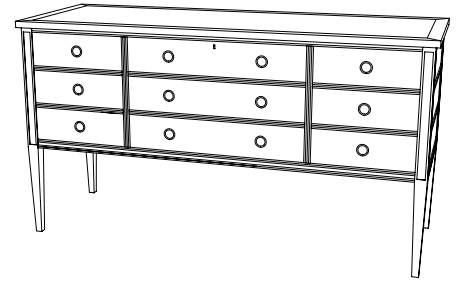

IATESTA
STUDIO

TALBOT SIDEBOARD

32-0506
66"W x 24"D x 36"H

IATESTA FURNITURE LIGHTING ACCESSORIES TEXTILES STUDIO

CUSTOM SUGGESTIONS

Standard

As a rectangle

As a console

Wider with additional leg

As a demi lune

With more drawers

Hand Made in Maryland
410.604.0360 (P)
410.604.0363 (F)
info@iatestastudio.com
iatestastudio.com

NOTE: Due to variations in printing, the colors shown here cannot absolutely represent true quality and hue. Prior to ordering, please confirm details of this tearsheet and reference finish samples available through your local showroom or sales representative. Line drawings are not drawn to scale.

TALBOT SIDEBOARD

32-0506

66"W x 24"D x 36"H

Combination Finish

Cabinet Finish: Antiqued Paint - As Shown

Top Finish: As Shown on Cherry

Top: Inset pie-cut

Center: Three drawers, solid bottoms

Outside: Two doors each concealing a single compartment with one adjustable shelf

Piece made to go against a wall

Custom sizes and finishes available

iatestastudio.com

All content © by Iatesta Studio