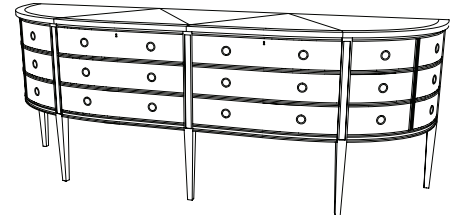

IATESTA
STUDIO

TALBOT SIDEBOARD

32-0506
66"W x 24"D x 36"H

IATESTA FURNITURE LIGHTING ACCESSORIES TEXTILES STUDIO

CUSTOM SUGGESTIONS

Standard

As a rectangle

As a console

Wider with additional leg

As a demi lune

With more drawers

Hand Made in Maryland
410.604.0360 (P)
410.604.0363 (F)
info@iatestastudio.com
iatestastudio.com

NOTE: Due to variations in printing, the colors shown here cannot absolutely represent true quality and hue. Prior to ordering, please confirm details of this tearsheet and reference finish samples available through your local showroom or sales representative. Line drawings are not drawn to scale.

TALBOT SIDEBOARD

32-0506

66"W x 24"D x 36"H

Combination Finish

Cabinet Finish: Antiqued Paint - As Shown

Top Finish: As Shown on Cherry

Top: Inset pie-cut

Center: Three drawers, solid bottoms