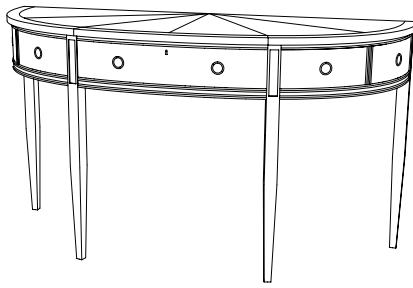

IATESTA
STUDIO

TALBOT SIDEBOARD

32-0506
66"W x 24"D x 36"H

IATESTA FURNITURE LIGHTING ACCESSORIES TEXTILES STUDIO

CUSTOM SUGGESTIONS

Standard

As a rectangle

As a console

Wider with additional leg

As a demi lune

With more drawers

Hand Made in Maryland
410.604.0360 (P)
410.604.0363 (F)
info@iatestastudio.com
iatestastudio.com

NOTE: Due to variations in printing, the colors shown here cannot absolutely represent true quality and hue. Prior to ordering, please confirm details of this tearsheet and reference finish samples available through your local showroom or sales representative. Line drawings are not drawn to scale.

TALBOT SIDEBOARD

32-0506

66"W x 24"D x 36"H

Combination Finish

Cabinet Finish: Antiqued Paint - As Shown

Top Finish: As Shown on Cherry

Top: Inset pie-cut

Center: Three drawers, solid bottoms

Outside: Two doors each concealing a single compartment with one adjustable shelf

Piece made to go against a wall

Custom sizes and finishes available

iatestastudio.com

All content © by Iatesta Studio