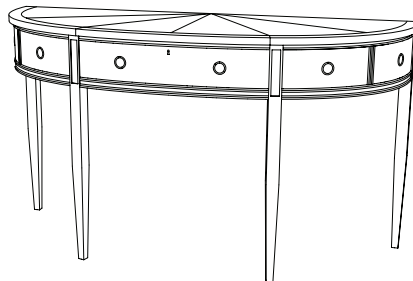

As a console