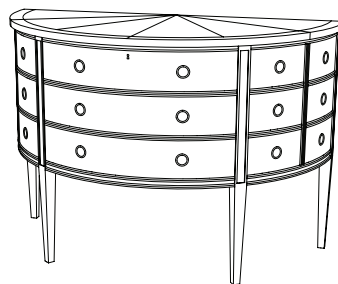

IATESTA  
STUDIO

TALBOT SIDEBOARD

32-0506  
66"W x 24"D x 36"H

## CUSTOM SUGGESTIONS

Standard

As a rectangle

As a console

Wider with additional leg

As a demi lune

With more drawers

Hand Made in Maryland  
410.604.0360 (P)  
410.604.0363 (F)  
info@iatestastudio.com  
iatestastudio.com

## TALBOT SIDEBOARD

32-0506

66"W x 24"D x 36"H

Species: Walnut

Finish: W212 / Whittman

Top: Inset pie-cut

Center: Three drawers, solid bottoms

Outside: Two doors each concealing a single compartment with one adjustable shelf