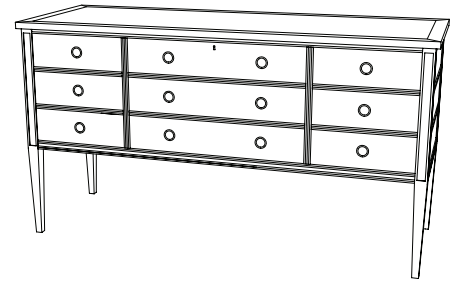

As a rectangle