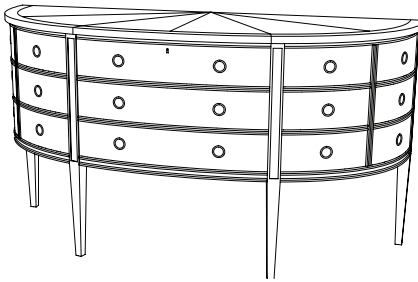

IATESTA STUDIO

FURNITURE
LIGHTING
ACCESSORIES
TEXTILES

CUSTOM SUGGESTIONS

Standard