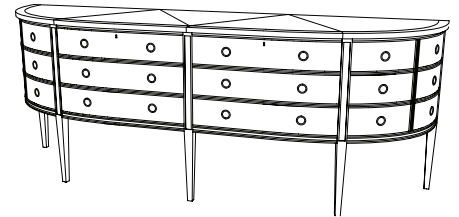

IATESTA  
STUDIO

TALBOT SIDEBOARD

32-0506  
66"W x 24"D x 36"H

## CUSTOM SUGGESTIONS

Standard

As a rectangle

As a console

Wider with additional leg

As a demi lune

With more drawers

Hand Made in Maryland  
410.604.0360 (P)  
410.604.0363 (F)  
info@iatestastudio.com  
iatestastudio.com

## TALBOT SIDEBOARD

32-0506

66"W x 24"D x 36"H

Species: Walnut

Finish: W212 / Whittman

Top: Inset pie-cut

Center: Three drawers, solid bottoms

Outside: Two doors each concealing a single compartment with one adjustable shelf