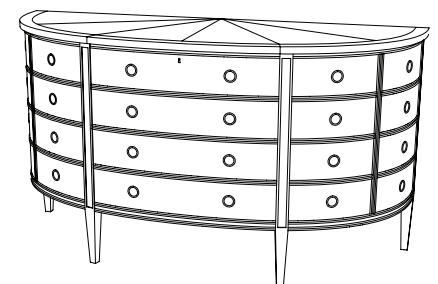

IATESTA  
STUDIO

TALBOT SIDEBOARD

32-0506  
66"W x 24"D x 36"H

## CUSTOM SUGGESTIONS

Standard

As a rectangle

As a console

Wider with additional leg

As a demi lune

With more drawers

Hand Made in Maryland  
410.604.0360 (P)  
410.604.0363 (F)  
info@iatestastudio.com  
iatestastudio.com

## TALBOT SIDEBOARD

32-0506

66"W x 24"D x 36"H

Species: Walnut

Finish: W212 / Whittman

Top: Inset pie-cut

Center: Three drawers, solid bottoms

Outside: Two doors each concealing a single compartment with one adjustable shelf