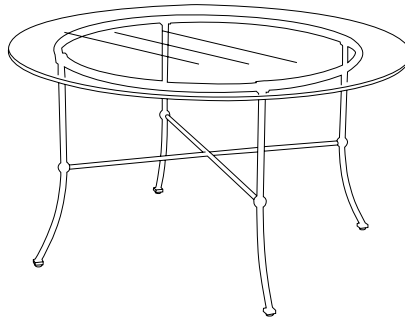

IATESTA
STUDIO

TERRACE COFFEE TABLE

15-1308
43"W x 43"D x 17.75"H

IATESTA FURNITURE
STUDIO LIGHTING
ACCESSORIES
TEXTILES

Standard

Standard Side Table

Standard Dining Table

Standard Dining Chairs

TERRACE COFFEE TABLE

15-1308

43"W x 43"D x 17.75"H

Finish: T212 / Corcoran Bronze

Suitable for outdoor use

Top: Onset 0.5" thick clear glass

Custom sizes and finishes available

Collection of complimentary Terrace seating and tables available standard