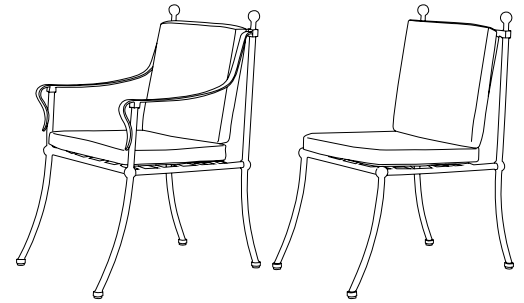

IATESTA
STUDIO

TERRACE COFFEE TABLE

15-1308
43"W x 43"D x 17.75"H

IATESTA FURNITURE
STUDIO LIGHTING
ACCESSORIES
TEXTILES

Standard

Standard Side Table

Standard Dining Table

Standard Dining Chairs

Standard Sofa

Standard Lounge Chair and Ottoman

Hand Made in Maryland
410.604.0360 (P)
410.604.0363 (F)
info@iatestastudio.com
iatestastudio.com

NOTE: Due to variations in printing, the colors shown here cannot absolutely represent true quality and hue. Prior to ordering, please confirm details of this tearsheet and reference finish samples available through your local showroom or sales representative. Line drawings are not drawn to scale.

TERRACE COFFEE TABLE

15-1308

43"W x 43"D x 17.75"H

Finish: T212 / Corcoran Bronze

Suitable for outdoor use

Top: Onset 0.5" thick clear glass

Custom sizes and finishes available

Collection of complimentary Terrace seating and tables available standard