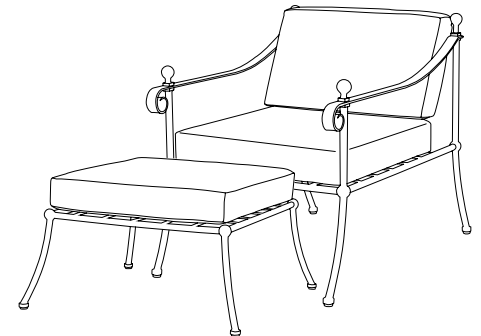

Standard Lounge Chair and Ottoman

Hand Made in Maryland
410.604.0360 (P)
410.604.0363 (F)
info@iatestastudio.com
iatestastudio.com

NOTE: Due to variations in printing, the colors shown here cannot absolutely represent true quality and hue. Prior to ordering, please confirm details of this tearsheet and reference finish samples available through your local showroom or sales representative. Line drawings are not drawn to scale.

TERRACE COFFEE TABLE

15-1308

43"W x 43"D x 17.75"H

Finish: T212 / Corcoran Bronze

Suitable for outdoor use

Top: Onset 0.5" thick clear glass

Custom sizes and finishes available

Collection of complimentary Terrace seating and tables available standard