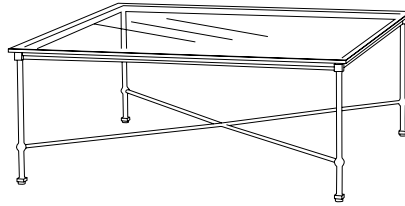

IATESTA
STUDIO

TERRACE COFFEE TABLE

15-1308
43"W x 43"D x 17.75"H

IATESTA FURNITURE
STUDIO LIGHTING
ACCESSORIES
TEXTILES

Standard

Standard Side Table

Standard Dining Table

Standard Dining Chairs

TERRACE COFFEE TABLE

15-1308

43"W x 43"D x 17.75"H

Finish: T212 / Corcoran Bronze

Suitable for outdoor use

Top: Onset 0.5" thick clear glass

Custom sizes and finishes available

Collection of complimentary Terrace seating and tables available standard