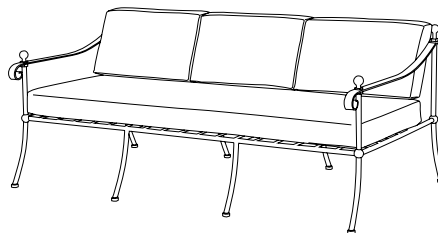

IATESTA
STUDIO

TERRACE COFFEE TABLE

15-1308
43"W x 43"D x 17.75"H

IATESTA FURNITURE
STUDIO LIGHTING
ACCESSORIES
TEXTILES

Standard

Standard Side Table

Standard Dining Table

Standard Dining Chairs

Standard Sofa

Standard Lounge Chair and Ottoman

Hand Made in Maryland
410.604.0360 (P)
410.604.0363 (F)
info@iatestastudio.com
iatestastudio.com

NOTE: Due to variations in printing, the colors shown here cannot absolutely represent true quality and hue. Prior to ordering, please confirm details of this tearsheet and reference finish samples available through your local showroom or sales representative. Line drawings are not drawn to scale.

TERRACE COFFEE TABLE

15-1308

43"W x 43"D x 17.75"H

Finish: T212 / Corcoran Bronze

Suitable for outdoor use

Top: Onset 0.5" thick clear glass

Custom sizes and finishes available

Collection of complimentary Terrace seating and tables available standard