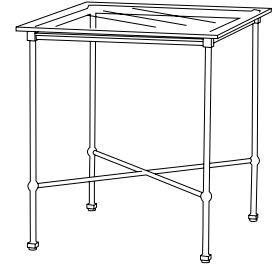

IATESTA
STUDIO

TERRACE COFFEE TABLE

15-1308
43"W x 43"D x 17.75"H

IATESTA FURNITURE
STUDIO LIGHTING
ACCESSORIES
TEXTILES

Standard

Standard Side Table

Standard Dining Table

Standard Dining Chairs

TERRACE COFFEE TABLE

15-1308

43"W x 43"D x 17.75"H

Finish: T212 / Corcoran Bronze

Suitable for outdoor use

Top: Onset 0.5" thick clear glass

Custom sizes and finishes available

Collection of complimentary Terrace seating and tables available standard