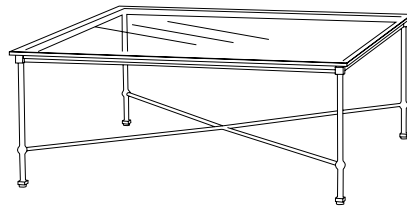

IATESTA  
STUDIO

TERRACE DINING TABLE

11-1306  
54" Dia. x 29.25"H

IATESTA FURNITURE  
STUDIO LIGHTING  
ACCESSORIES  
TEXTILES

Standard

Standard Dining Chairs

Standard Coffee Table

Standard Side Table

## TERRACE DINING TABLE

11-1306

54" Dia. x 29.25"H

Finish: T212 / Corcoran Bronze

Suitable for outdoor use

Top: Onset 0.5" thick clear glass

Custom sizes and finishes available

Collection of complimentary Terrace seating and tables available standard