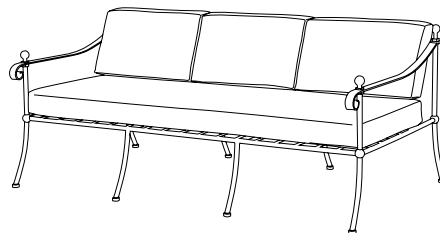

IATESTA  
STUDIO

TERRACE DINING TABLE

11-1306  
54" Dia. x 29.25"H

IATESTA FURNITURE  
STUDIO LIGHTING  
ACCESSORIES  
TEXTILES

Standard

Standard Dining Chairs

Standard Coffee Table

Standard Side Table

Standard Sofa

Standard Lounge Chair and Ottoman

Hand Made in Maryland  
410.604.0360 (P)  
410.604.0363 (F)  
info@iatestastudio.com  
iatestastudio.com

**NOTE:** Due to variations in printing, the colors shown here cannot absolutely represent true quality and hue. Prior to ordering, please confirm details of this tearsheet and reference finish samples available through your local showroom or sales representative. Line drawings are not drawn to scale.

## TERRACE DINING TABLE

11-1306

54" Dia. x 29.25"H

Finish: T212 / Corcoran Bronze

Suitable for outdoor use

Top: Onset 0.5" thick clear glass

Custom sizes and finishes available

Collection of complimentary Terrace seating and tables available standard