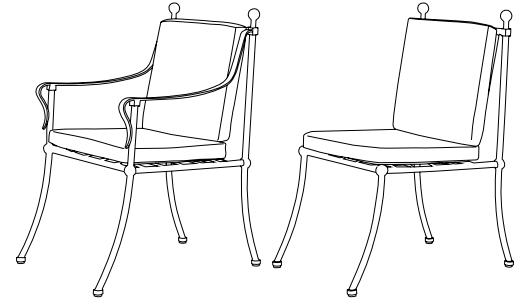

IATESTA  
STUDIO

TERRACE DINING TABLE

11-1306  
54" Dia. x 29.25"H

IATESTA FURNITURE  
STUDIO LIGHTING  
ACCESSORIES  
TEXTILES

Standard

Standard Dining Chairs

Standard Coffee Table

Standard Side Table

Standard Sofa

Standard Lounge Chair and Ottoman

Hand Made in Maryland  
410.604.0360 (P)  
410.604.0363 (F)  
info@iatestastudio.com  
iatestastudio.com

**NOTE:** Due to variations in printing, the colors shown here cannot absolutely represent true quality and hue. Prior to ordering, please confirm details of this tearsheet and reference finish samples available through your local showroom or sales representative. Line drawings are not drawn to scale.

## TERRACE DINING TABLE

11-1306

54" Dia. x 29.25"H

Finish: T212 / Corcoran Bronze

Suitable for outdoor use

Top: Onset 0.5" thick clear glass

Custom sizes and finishes available

Collection of complimentary Terrace seating and tables available standard