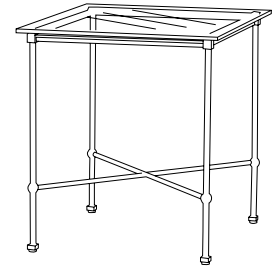

IATESTA  
STUDIO

TERRACE DINING TABLE

11-1306  
54" Dia. x 29.25"H

IATESTA FURNITURE  
STUDIO LIGHTING  
ACCESSORIES  
TEXTILES

Standard

Standard Dining Chairs

Standard Coffee Table

Standard Side Table

## TERRACE DINING TABLE

11-1306

54" Dia. x 29.25"H

Finish: T212 / Corcoran Bronze

Suitable for outdoor use

Top: Onset 0.5" thick clear glass

Custom sizes and finishes available

Collection of complimentary Terrace seating and tables available standard