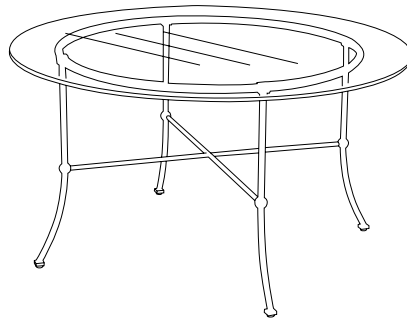

IATESTA  
STUDIO

TERRACE DINING TABLE

11-1306  
54" Dia. x 29.25"H

IATESTA FURNITURE  
STUDIO LIGHTING  
ACCESSORIES  
TEXTILES

Standard

Standard Dining Chairs

Standard Coffee Table

Standard Side Table

## TERRACE DINING TABLE

11-1306

54" Dia. x 29.25"H

Finish: T212 / Corcoran Bronze

Suitable for outdoor use

Top: Onset 0.5" thick clear glass

Custom sizes and finishes available

Collection of complimentary Terrace seating and tables available standard