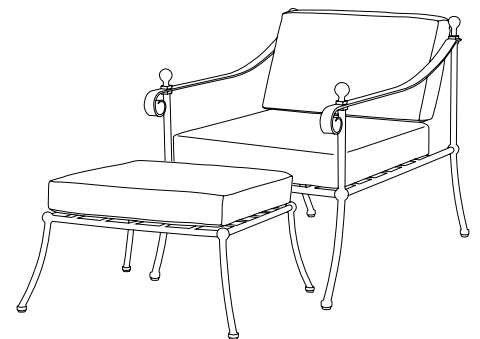

Standard Lounge Chair and Ottoman

Hand Made in Maryland
410.604.0360 (P)
410.604.0363 (F)
info@iatestastudio.com
iatestastudio.com

NOTE: Due to variations in printing, the colors shown here cannot absolutely represent true quality and hue. Prior to ordering, please confirm details of this tearsheet and reference finish samples available through your local showroom or sales representative. Line drawings are not drawn to scale.

TERRACE DINING TABLE

11-1306

54" Dia. x 29.25"H

Finish: T212 / Corcoran Bronze

Suitable for outdoor use

Top: Onset 0.5" thick clear glass

Custom sizes and finishes available

Collection of complimentary Terrace seating and tables available standard