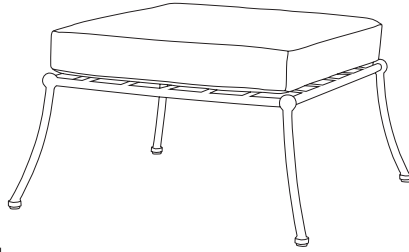

IATESTA  
STUDIO

TERRACE OTTOMAN

22-1008  
31"W x 31"D x 17"H

# IATESTA STUDIO

FURNITURE  
LIGHTING  
ACCESSORIES  
TEXTILES

Standard

Standard Lounge Chair

Standard Coffee Table

Standard Dining Table

Standard Sofa

Standard Dining Chairs

## TERRACE OTTOMAN

22-1008

31"W x 31"D x 17"H

Finish: T212 / Corcoran Bronze

Suitable for outdoor use

Seat cushion with drain dry core

COM 2 yards

Custom sizes and finishes available