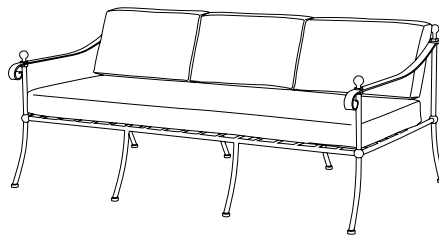

IATESTA  
STUDIO

TERRACE OTTOMAN

22-1008  
31"W x 31"D x 17"H

# IATESTA STUDIO

FURNITURE  
LIGHTING  
ACCESSORIES  
TEXTILES

Standard

Standard Lounge Chair

Standard Coffee Table

Standard Dining Table

Standard Sofa

Standard Dining Chairs

## TERRACE OTTOMAN

22-1008

31"W x 31"D x 17"H

Finish: T212 / Corcoran Bronze

Suitable for outdoor use

Seat cushion with drain dry core

COM 2 yards

Custom sizes and finishes available