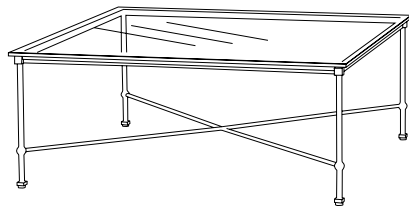

IATESTA  
STUDIO

TERRACE OTTOMAN

22-1008  
31"W x 31"D x 17"H

# IATESTA STUDIO

FURNITURE  
LIGHTING  
ACCESSORIES  
TEXTILES

Standard

Standard Lounge Chair

Standard Coffee Table

Standard Dining Table

Standard Sofa

Standard Dining Chairs

## TERRACE OTTOMAN

22-1008

31"W x 31"D x 17"H

Finish: T212 / Corcoran Bronze

Suitable for outdoor use

Seat cushion with drain dry core

COM 2 yards

Custom sizes and finishes available