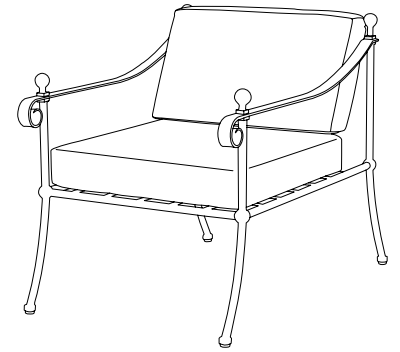

IATESTA  
STUDIO

TERRACE OTTOMAN

22-1008  
31"W x 31"D x 17"H

# IATESTA STUDIO

FURNITURE  
LIGHTING  
ACCESSORIES  
TEXTILES

Standard

Standard Lounge Chair

Standard Coffee Table

Standard Dining Table

Standard Sofa

Standard Dining Chairs

## TERRACE OTTOMAN

22-1008

31"W x 31"D x 17"H

Finish: T212 / Corcoran Bronze

Suitable for outdoor use

Seat cushion with drain dry core

COM 2 yards

Custom sizes and finishes available