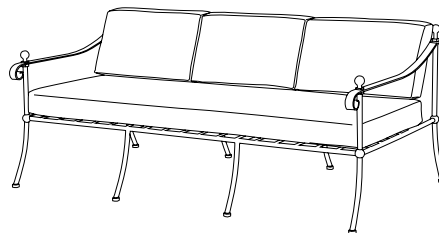

IATESTA
STUDIO

TERRACE SIDE TABLE

14-1307
24"W x 24"D x 24.5"H

IATESTA FURNITURE
STUDIO LIGHTING
ACCESSORIES
TEXTILES

Standard

Standard Coffee Table

Standard Dining Table

Standard Dining Chairs

Standard Sofa

Standard Lounge Chair and Ottoman

Hand Made in Maryland
410.604.0360 (P)
410.604.0363 (F)
info@iatestastudio.com
iatestastudio.com

NOTE: Due to variations in printing, the colors shown here cannot absolutely represent true quality and hue. Prior to ordering, please confirm details of this tearsheet and reference finish samples available through your local showroom or sales representative. Line drawings are not drawn to scale.

TERRACE SIDE TABLE

14-1307

24"W x 24"D x 24.5"H

Finish: T212 / Corcoran Bronze

Suitable for outdoor use

Top: Onset 0.5" thick clear glass

Custom sizes and finishes available

Collection of complimentary Terrace seating and tables available standard