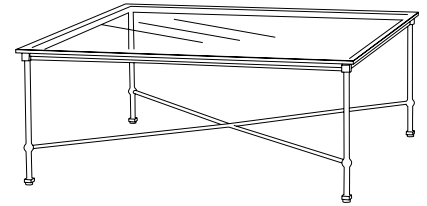

IATESTA
STUDIO

TERRACE SIDE TABLE

14-1307
24"W x 24"D x 24.5"H

IATESTA FURNITURE
STUDIO LIGHTING
ACCESSORIES
TEXTILES

Standard

Standard Coffee Table

Standard Dining Table

Standard Dining Chairs

TERRACE SIDE TABLE

14-1307

24"W x 24"D x 24.5"H

Finish: T212 / Corcoran Bronze

Suitable for outdoor use

Top: Onset 0.5" thick clear glass

Custom sizes and finishes available

Collection of complimentary Terrace seating and tables available standard