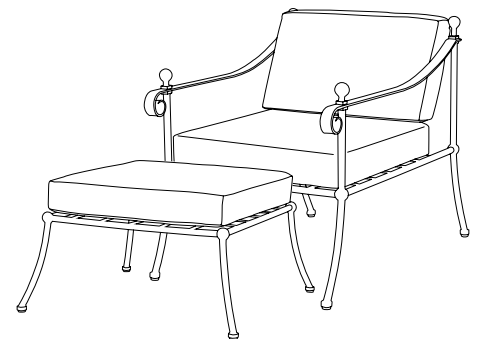

Standard Lounge Chair and Ottoman

Hand Made in Maryland
410.604.0360 (P)
410.604.0363 (F)
info@iatestastudio.com
iatestastudio.com

NOTE: Due to variations in printing, the colors shown here cannot absolutely represent true quality and hue. Prior to ordering, please confirm details of this tearsheet and reference finish samples available through your local showroom or sales representative. Line drawings are not drawn to scale.

TERRACE SIDE TABLE

14-1307

24"W x 24"D x 24.5"H

Finish: T212 / Corcoran Bronze

Suitable for outdoor use

Top: Onset 0.5" thick clear glass

Custom sizes and finishes available

Collection of complimentary Terrace seating and tables available standard