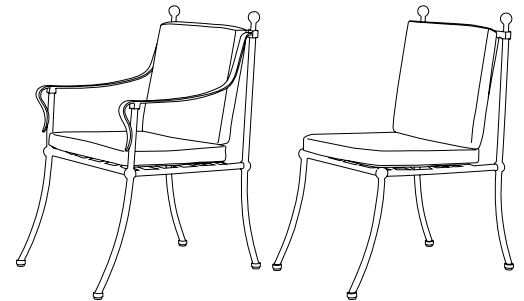

IATESTA
STUDIO

TERRACE SIDE TABLE

14-1307
24"W x 24"D x 24.5"H

IATESTA FURNITURE
STUDIO LIGHTING
ACCESSORIES
TEXTILES

Standard

Standard Coffee Table

Standard Dining Table

Standard Dining Chairs

Standard Sofa

Standard Lounge Chair and Ottoman

Hand Made in Maryland
410.604.0360 (P)
410.604.0363 (F)
info@iatestastudio.com
iatestastudio.com

NOTE: Due to variations in printing, the colors shown here cannot absolutely represent true quality and hue. Prior to ordering, please confirm details of this tearsheet and reference finish samples available through your local showroom or sales representative. Line drawings are not drawn to scale.

TERRACE SIDE TABLE

14-1307

24"W x 24"D x 24.5"H

Finish: T212 / Corcoran Bronze

Suitable for outdoor use

Top: Onset 0.5" thick clear glass

Custom sizes and finishes available

Collection of complimentary Terrace seating and tables available standard