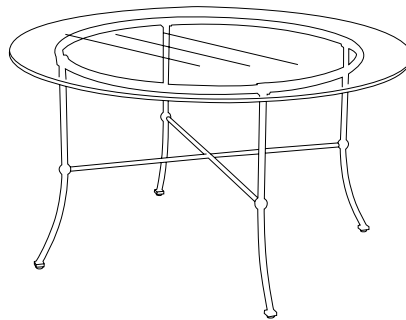

IATESTA
STUDIO

TERRACE SIDE TABLE

14-1307
24"W x 24"D x 24.5"H

IATESTA FURNITURE
STUDIO LIGHTING
ACCESSORIES
TEXTILES

Standard

Standard Coffee Table

Standard Dining Table

Standard Dining Chairs

TERRACE SIDE TABLE

14-1307

24"W x 24"D x 24.5"H

Finish: T212 / Corcoran Bronze

Suitable for outdoor use

Top: Onset 0.5" thick clear glass

Custom sizes and finishes available

Collection of complimentary Terrace seating and tables available standard